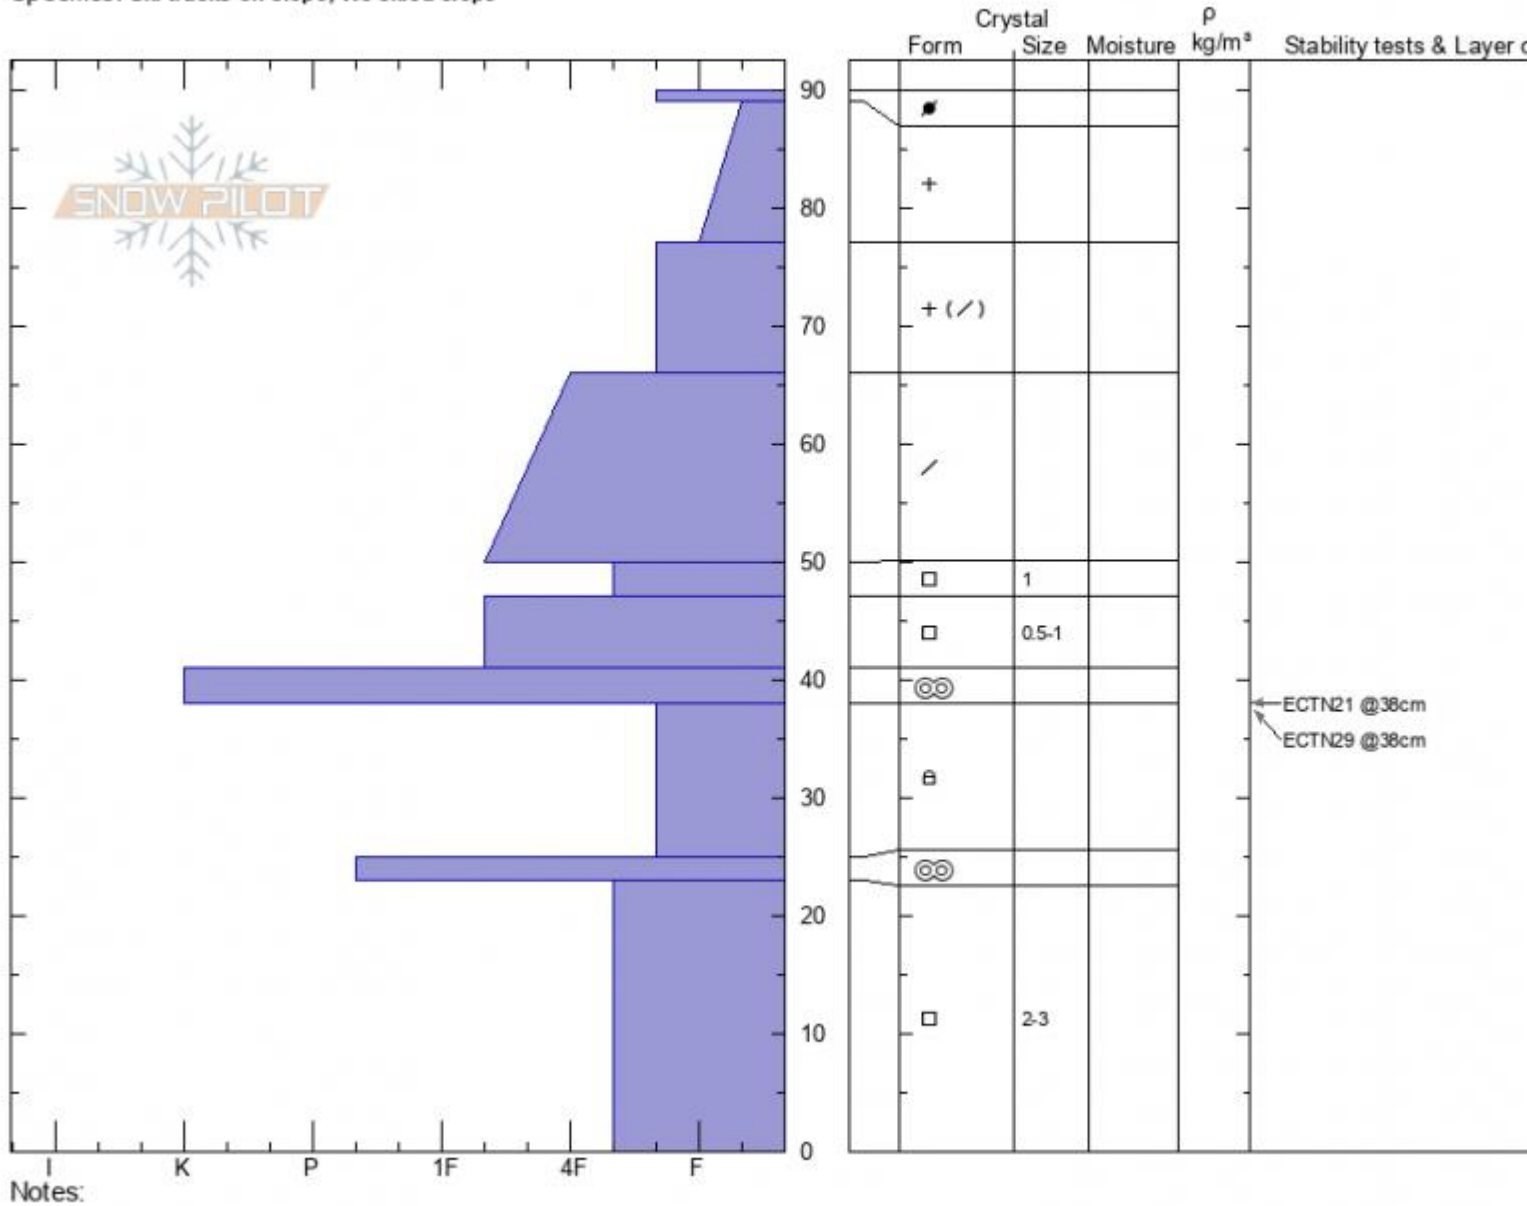

Top of Slushman's
Bridger Range
MT
 Elevation: **8723 ft**
 Aspect: **85°**
 Specifics: **Ski tracks on slope; We skied slope**

Alex Marienthal
12/18/2021 - 12:22pm
 Co-ord: **45.80316N, -110.93370W**
 Slope Angle: **28°**
 Wind Loading: **previous**

Stability:
 Air Temperature:
 Sky Cover: **OVC**
 Precipitation: **NO**
 Wind: **W Light Breeze**

HS:90 Layer Notes:
 38-25cm: **Problematic layer**

Advisory Region
 Bridger Range
 Longitude
 -110.92W
 Latitude
 45.82N
 Bridger Range, 2021-12-18