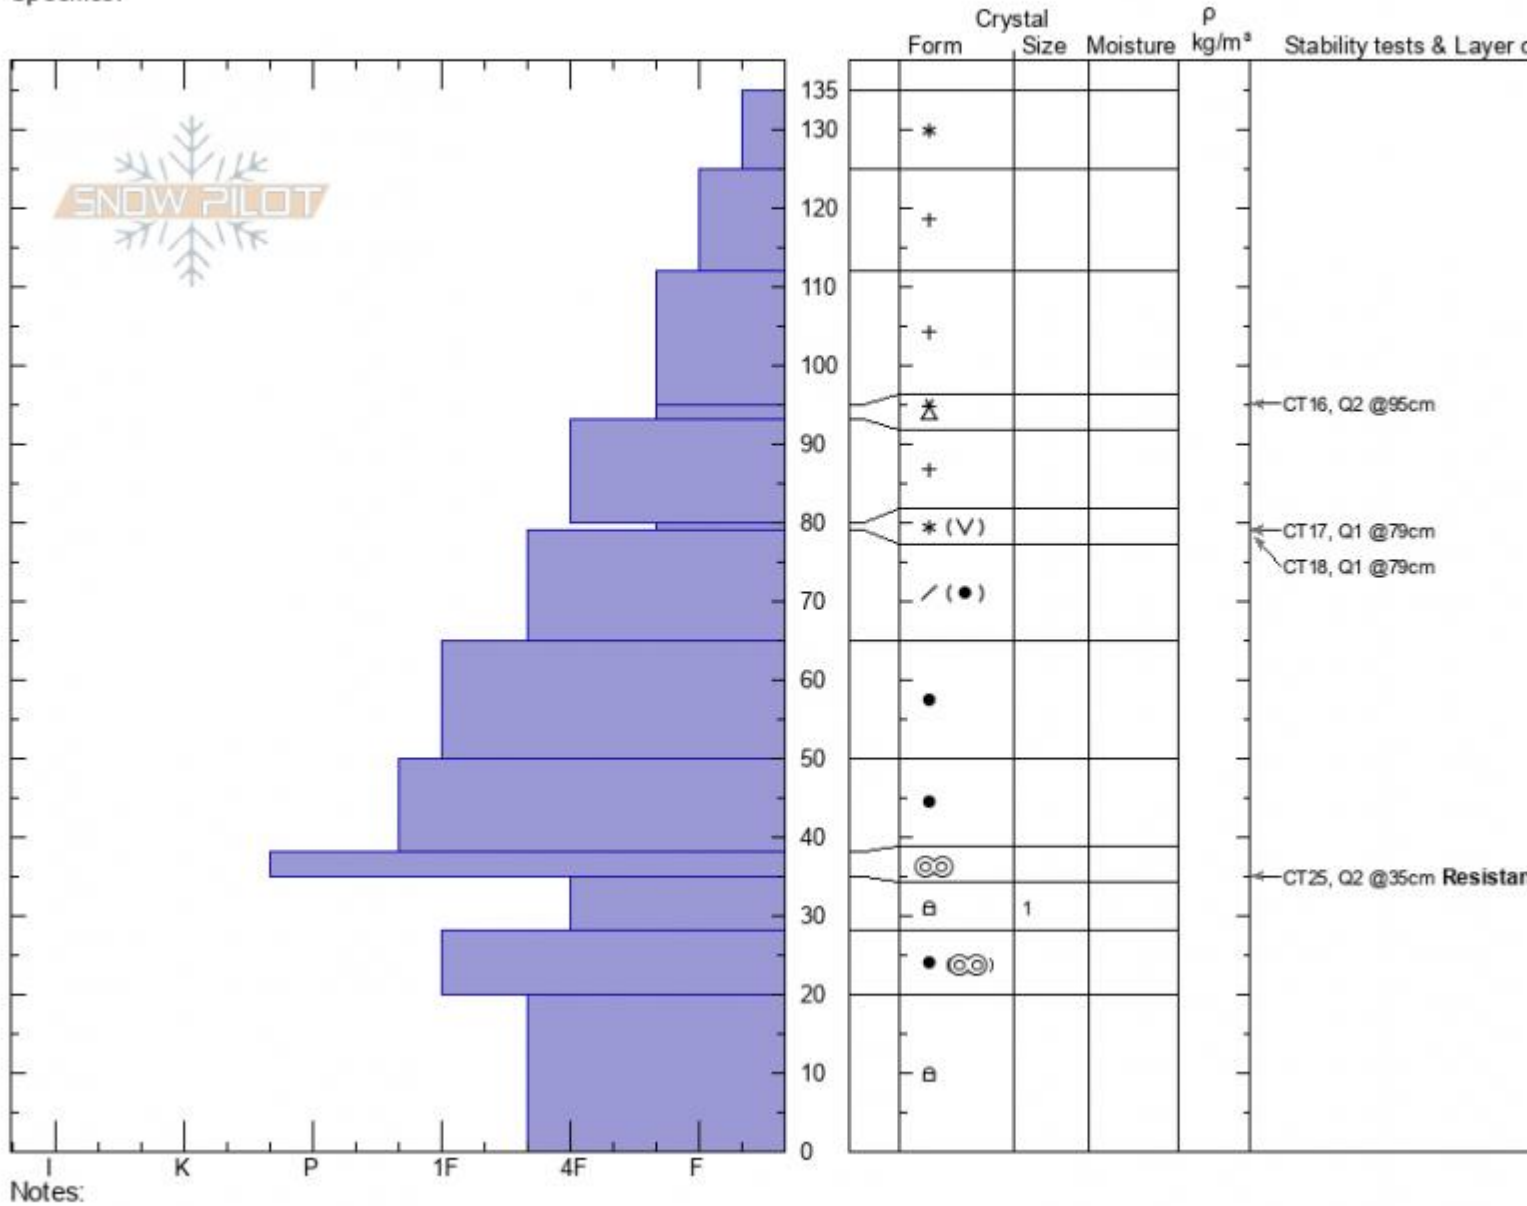

Two Top Mtn.
Henry Mtns
MT
Elevation: 8110 ft
Aspect: 120°
Specifics:

Alex Marienthal
12/17/2021 - 1:00pm
Co-ord: 44.61546N, -111.23550W
Slope Angle: 20°
Wind Loading:

Stability: **Good**
Air Temperature:
Sky Cover: **FEW**
Precipitation: **NO**
Wind: **Calm**

HS:135 Layer Notes:

Advisory Region
Island Park
Longitude
-111.26W
Latitude
44.62N
Island Park, 2021-12-17