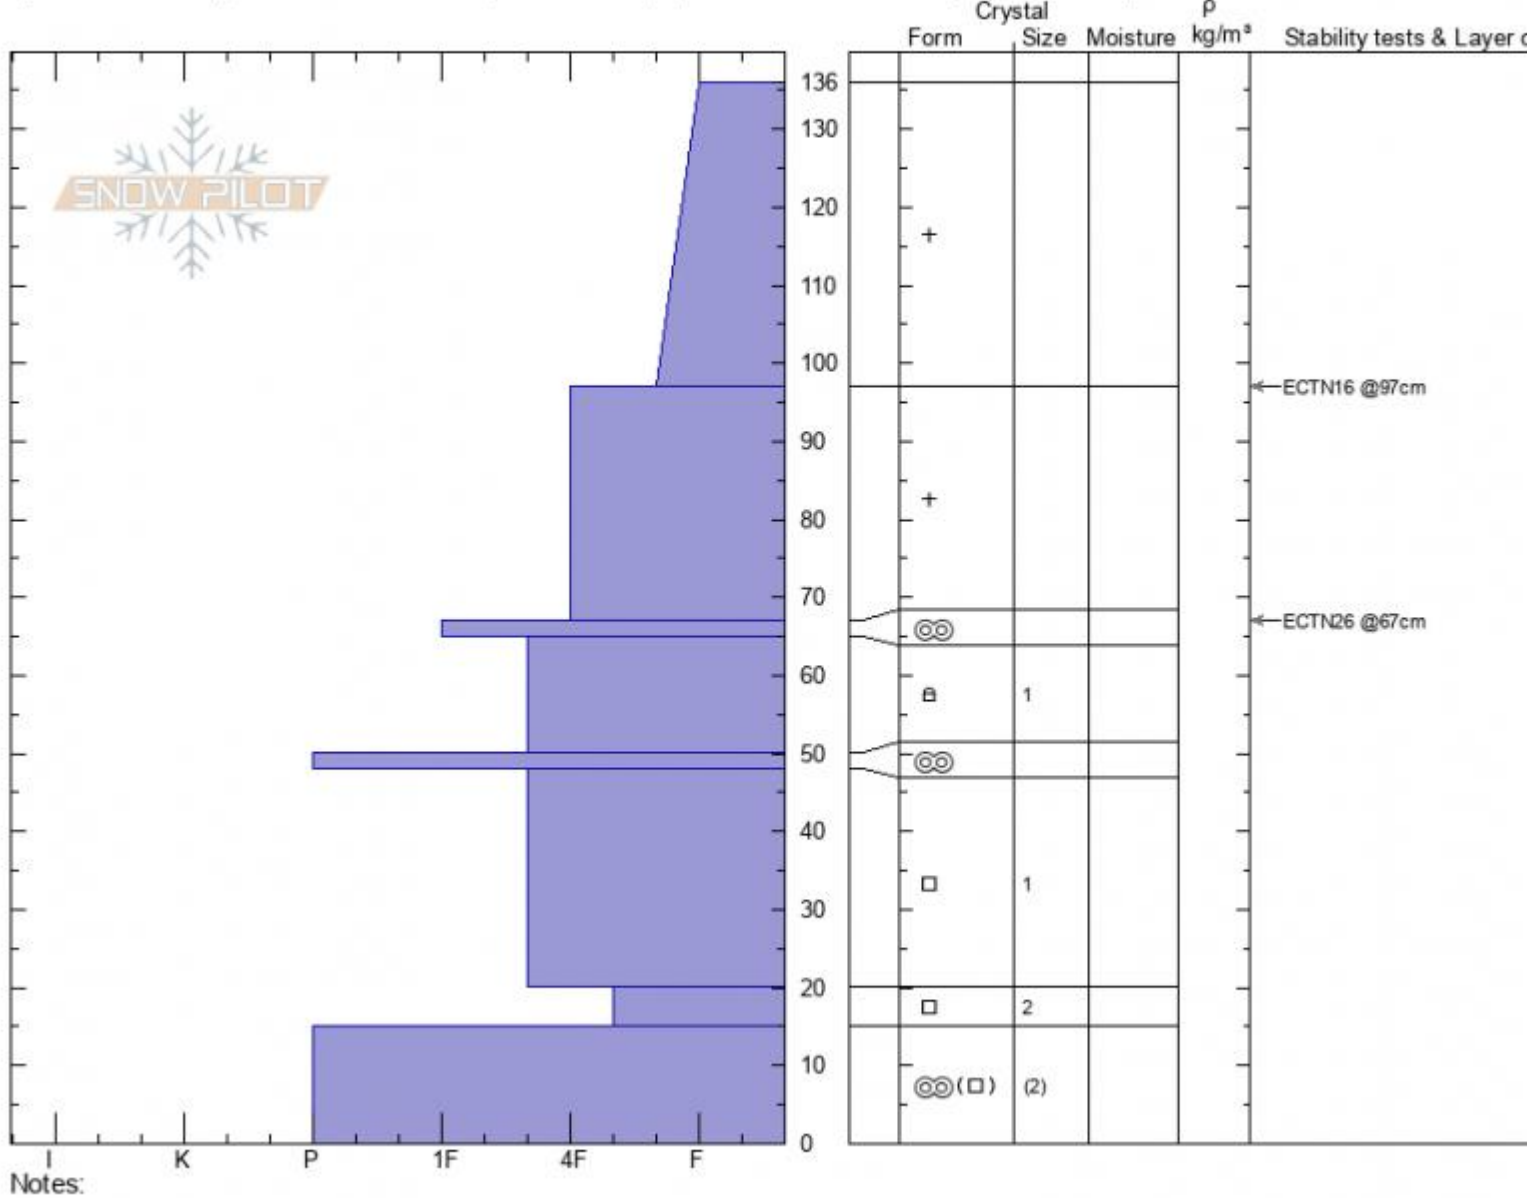

**Otter Slide**  
**Madison Range-S**  
**MT**

Elevation: **8969 ft**  
 Aspect: **50°**

**Dave Zinn**  
**12/15/2021 - 1:30pm**  
 Co-ord: **44.94665N, -111.29953W**  
 Slope Angle: **20°**  
 Wind Loading: **no**

Stability: **Very Poor**  
 Air Temperature:  
 Sky Cover: **BKN**  
 Precipitation: **S-1**  
 Wind: **S Calm**

HS:**136** Layer Notes:  
 PF:**100**

Specifics: Cracking; Recent avalanche activity on similar slopes; Recent avalanche activity on different slopes

Advisory Region  
 Southern Madison  
 Longitude  
 -111.27W  
 Latitude  
 45.06N  
 Southern Madison, 2021-12-15