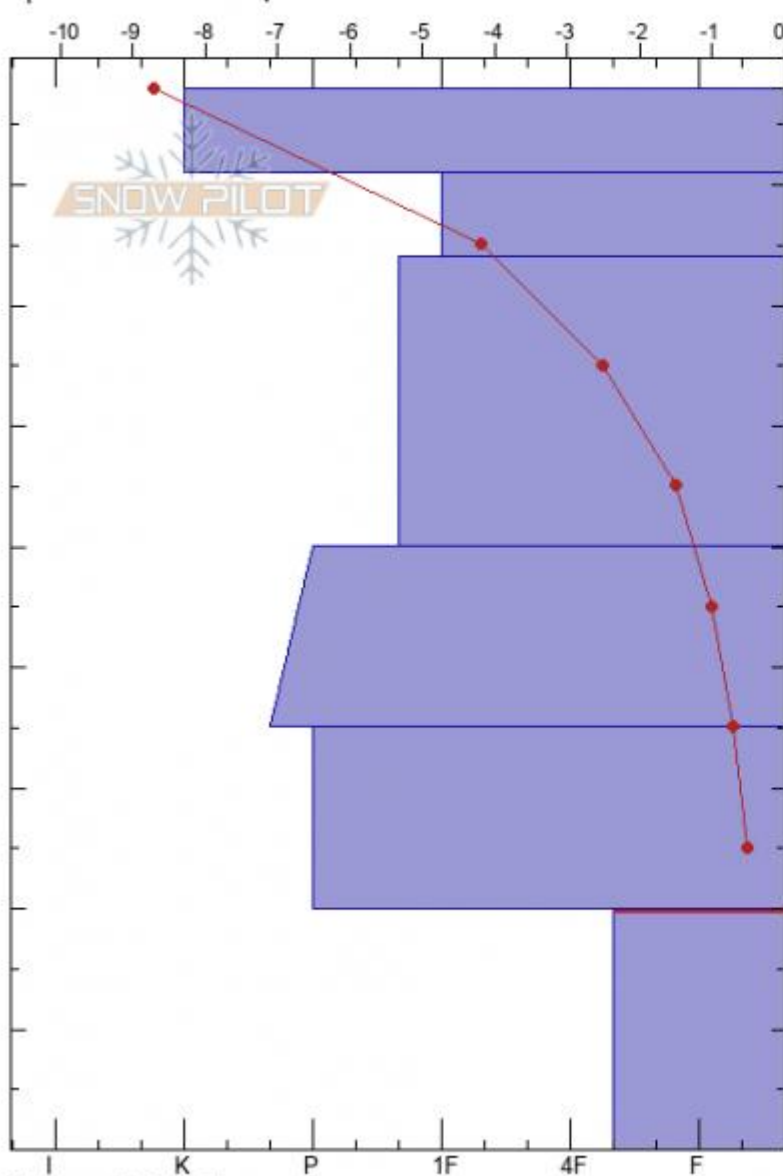

Beehive Basin
Madison Range-N
MT
 Elevation: **8542 ft**
 Aspect: **SW**
 Specifics: **We skied slope**

Zach Keskinen
04/01/2021 - 10:45am
 Co-ord: **45.32256N, -111.38968W**
 Slope Angle: **32°**
 Wind Loading: **no**

Stability: **very_good**
 Air Temperature: **0.5°C**
 Sky Cover: **CLR**
 Precipitation: **NO**
 Wind: **Calm**

HS: **88** Layer Notes:
 PF: **5** 20-0cm: **Problematic layer**

Form	Crystal Size	Moisture	ρ kg/m ³	Stability tests & Layer c
⊙		D		
●	1	D		
○		D		
●	1	D		
○		D		
○ (B)	24	M		