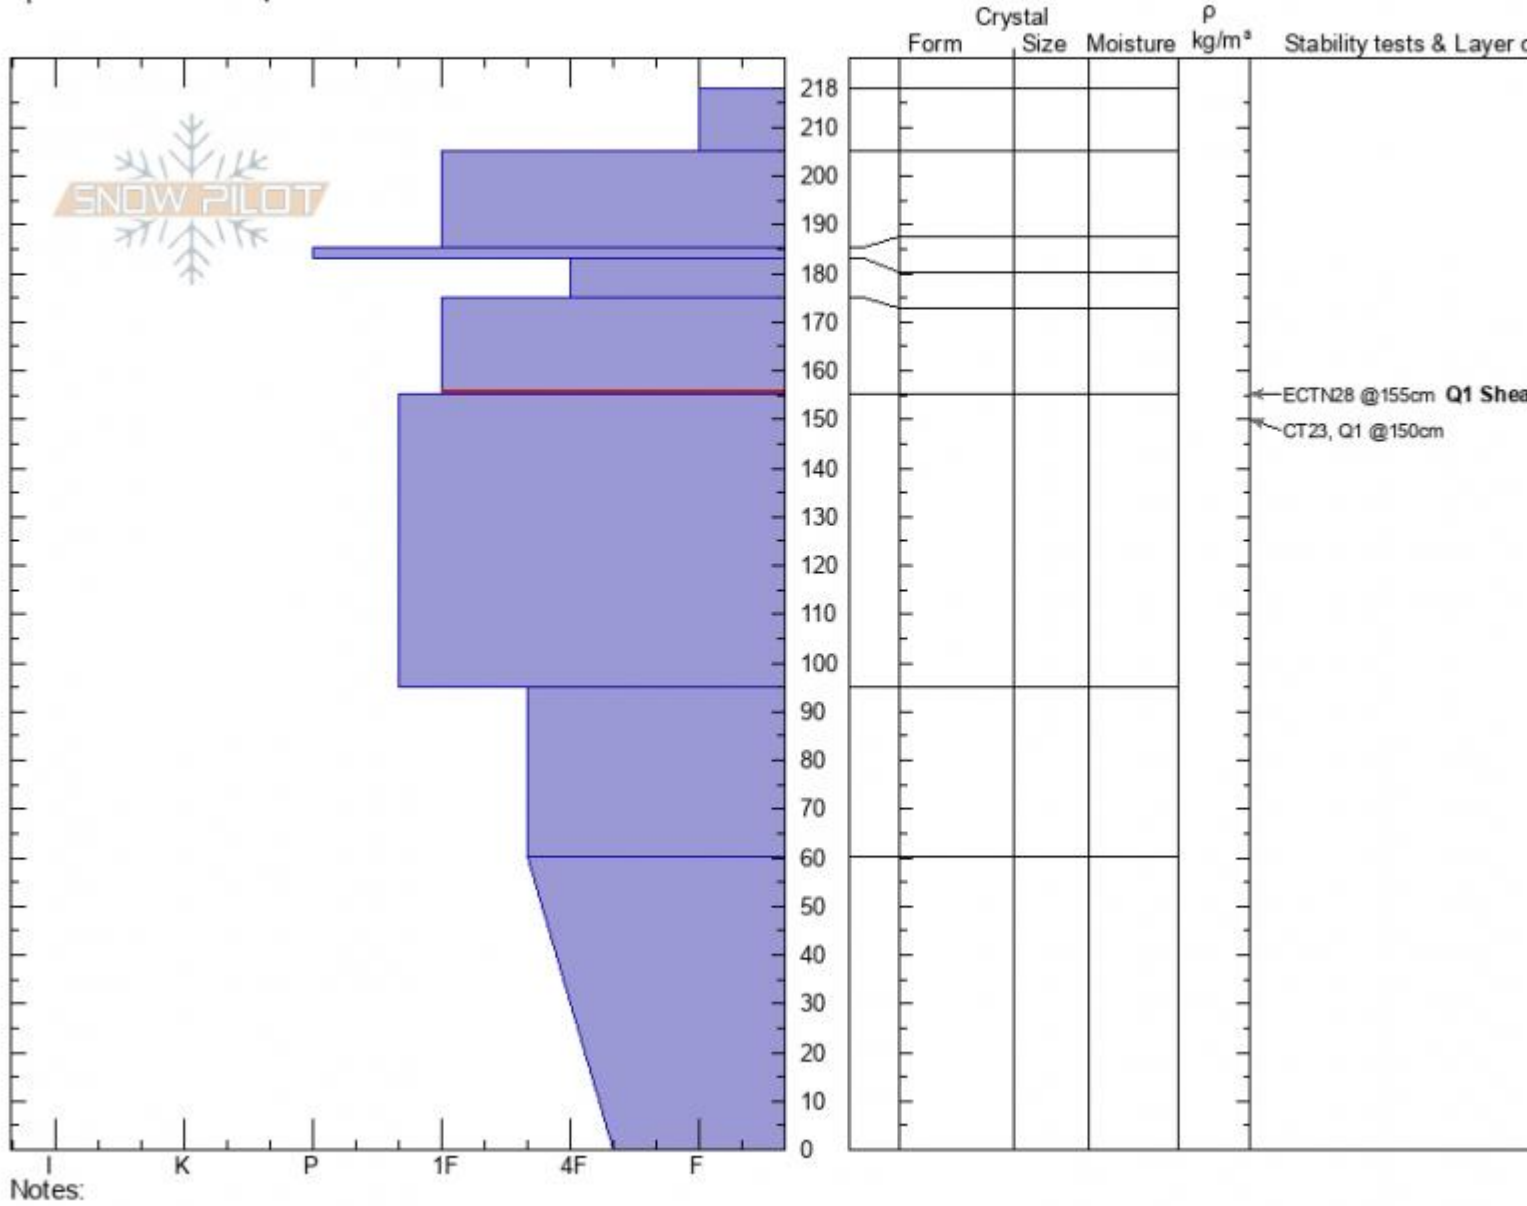

Dudley Creek
 Madison Range-N
 MT
 Elevation: 2502 m
 Aspect: NE
 Specifics: We skied slope

Erich Schreier
 03/27/2021 - 7:00pm
 Co-ord: 45.28594N, -111.28725W
 Slope Angle: 32°
 Wind Loading: previous

Stability:
 Air Temperature: 0°C
 Sky Cover: CLR
 Precipitation: NO
 Wind: S Calm

HS: 218 Layer Notes:
 175-155cm: Problematic layer

Advisory Region
 Northern Madison
 Longitude
 -111.29W
 Latitude
 45.29N