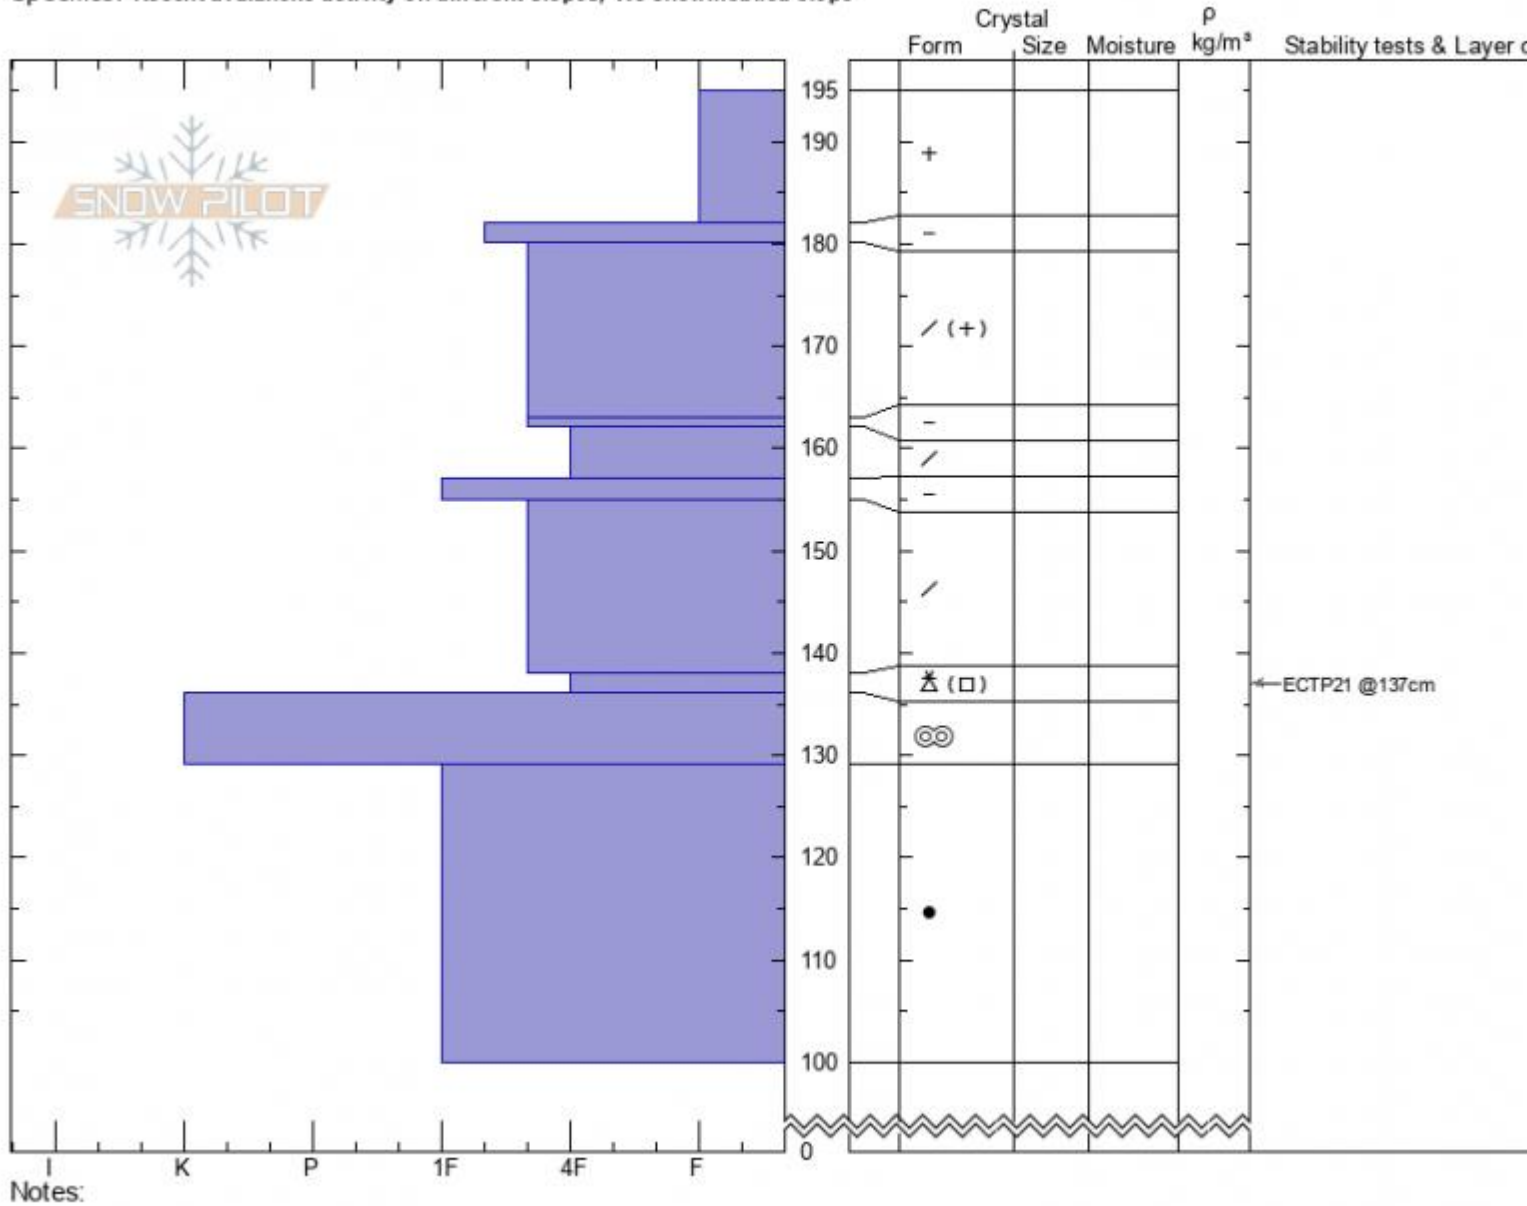

**Buck Ridge/Bear Crk  
Madison Range-N  
MT**

Elevation: **9519 ft**  
Aspect: **100°**

Specifics: **Recent avalanche activity on different slopes; We snowmobiled slope**

**Alex Marienthal**  
**03/27/2021 - 12:30pm**  
Co-ord: **45.18476N, -111.46766W**  
Slope Angle: **30°**  
Wind Loading:

Stability: **fair**  
Air Temperature:  
Sky Cover: **OVC**  
Precipitation: **S-1**  
Wind: **Calm**

HS: **195** Layer Notes:  
138-136cm: **Problematic layer**

Advisory Region  
Northern Madison  
Longitude  
-111.38W  
Latitude  
45.17N  
Northern Madison, 2021-03-28