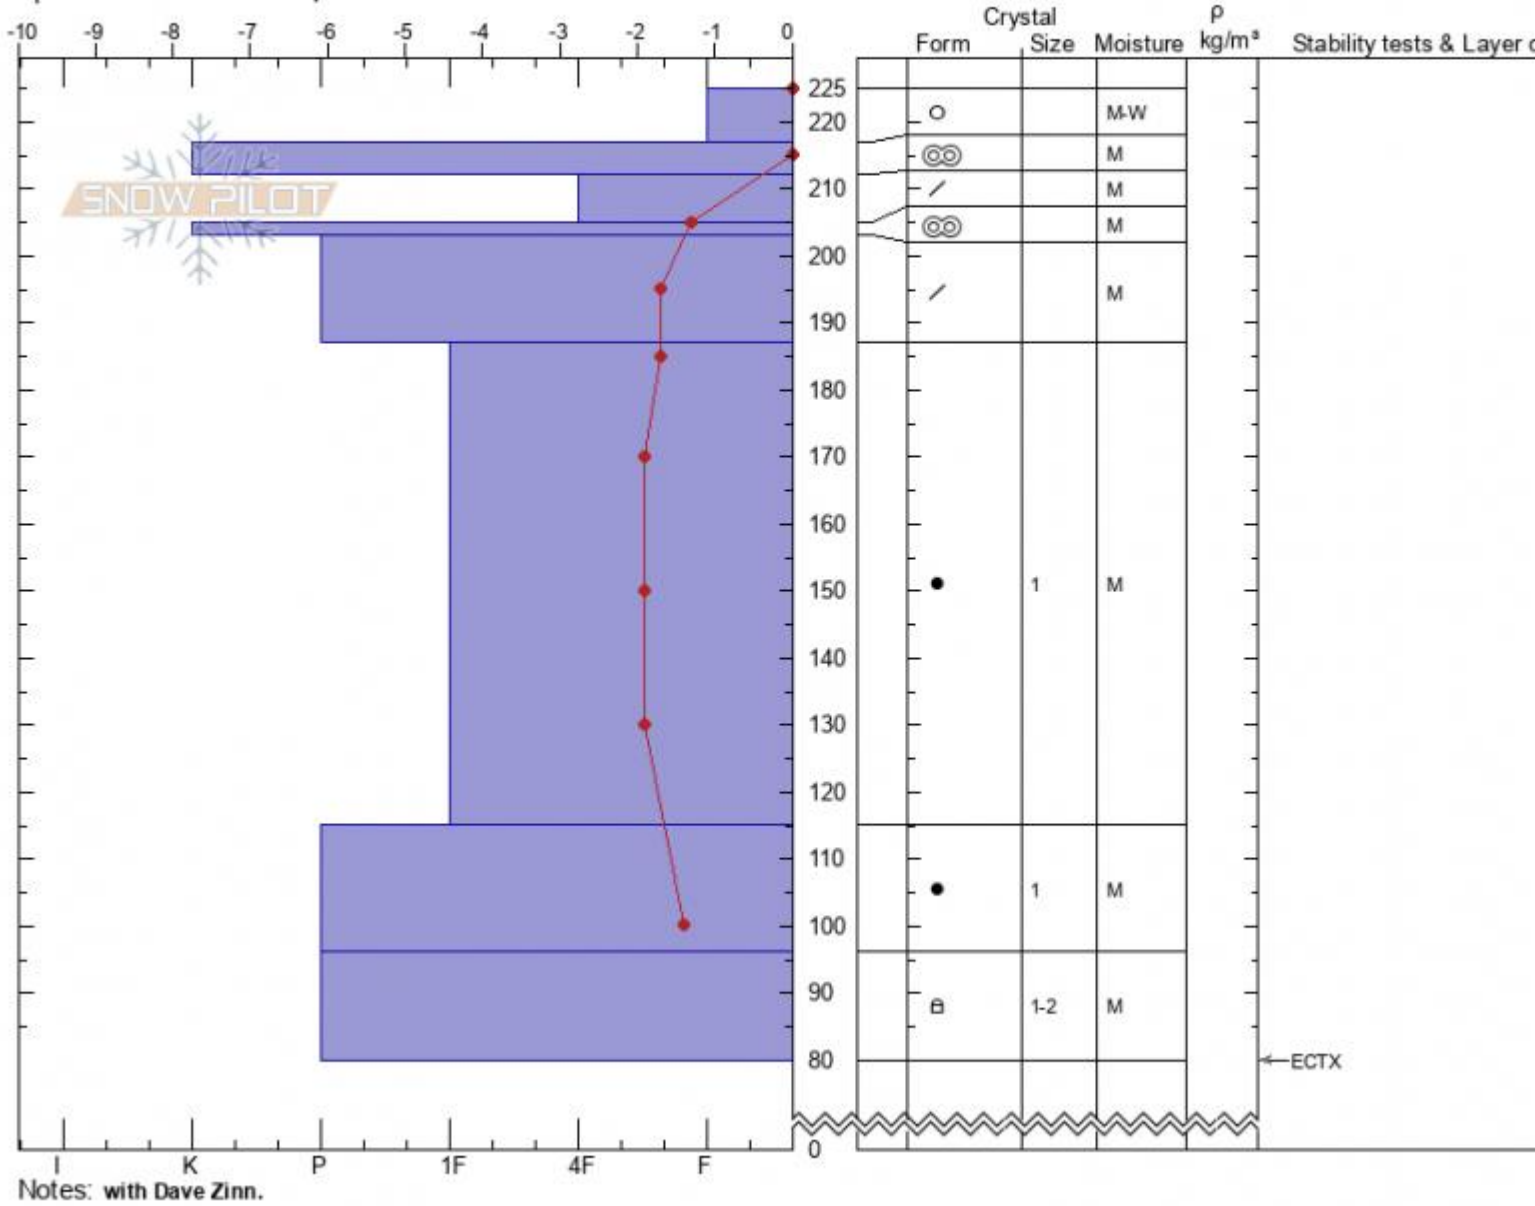

Fairy Lake
 Bridger Range
 MT
 Elevation: 8669 ft
 Aspect: S
 Specifics: Ski tracks on slope

Zach Keskinen
 03/14/2021 - 12:32pm
 Co-ord: 45.91952N, -110.97719W
 Slope Angle: 25°
 Wind Loading: no

Stability: very_good
 Air Temperature: 2°C
 Sky Cover: SCT
 Precipitation: NO
 Wind: Calm

HS: 225 Layer Notes:
 PF: 15 225-217cm: Problematic layer

Advisory Region
 Bridger Range
 Longitude
 -110.96W
 Latitude
 45.90N
 Bridger Range, 2021-03-14