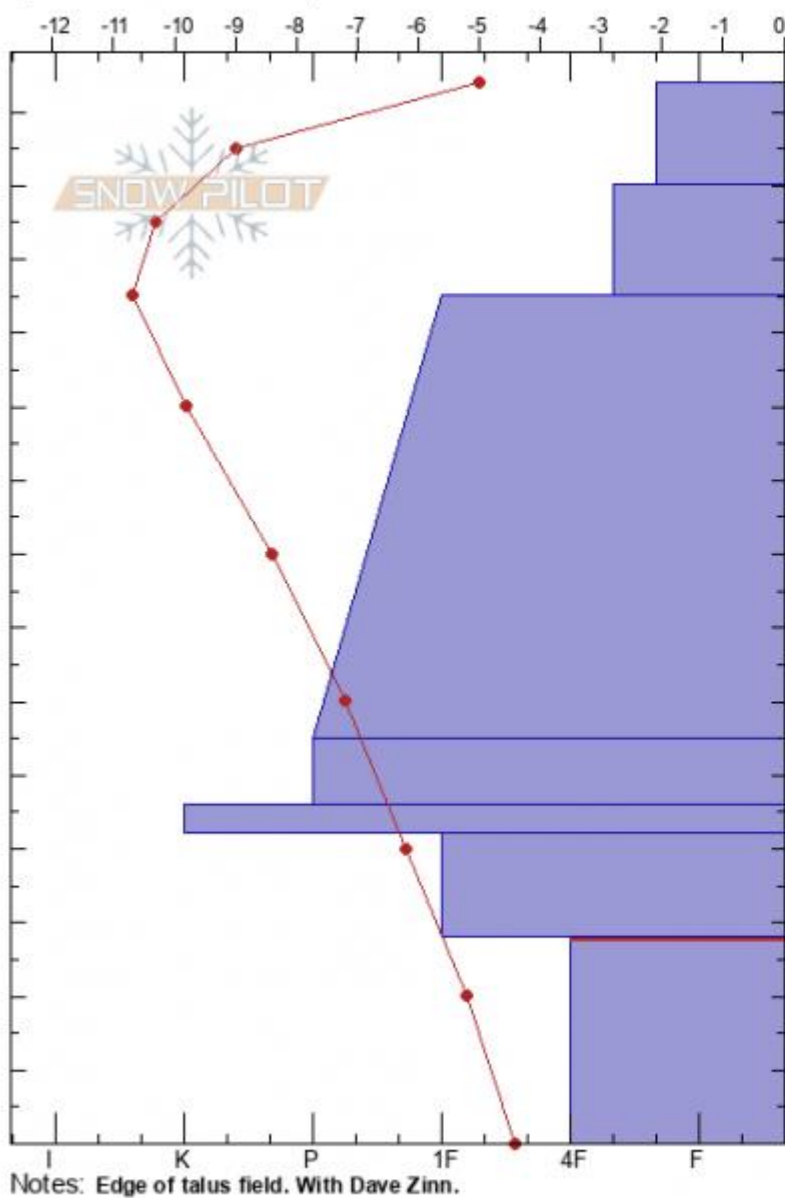

**Frazier Basin**  
**Bridger Range**  
**MT**  
 Elevation: **8288 ft**  
 Aspect: **N**  
 Specifics: **Ski tracks on slope**

**Zach Keskinen**  
**03/14/2021 - 11:30am**  
 Co-ord: **45.92263N, -110.97569W**  
 Slope Angle: **27°**  
 Wind Loading: **no**

Stability: **good**  
 Air Temperature: **1°C**  
 Sky Cover: **FEW**  
 Precipitation: **NO**  
 Wind: **E Light Breeze**

HS: **144** Layer Notes:  
 PF: **30** 28-0cm: **Problematic layer**

Form	Crystal Size	Moisture	$\rho$ kg/m <sup>3</sup>	Stability tests & Layer
+		D		
/ (Δ)				
•	0.5-1			← ECTN13 @115cm
⊖	1			
■				
□	1-3			
^ (Λ)	3-6 (10)			← ECTP25 @28cm