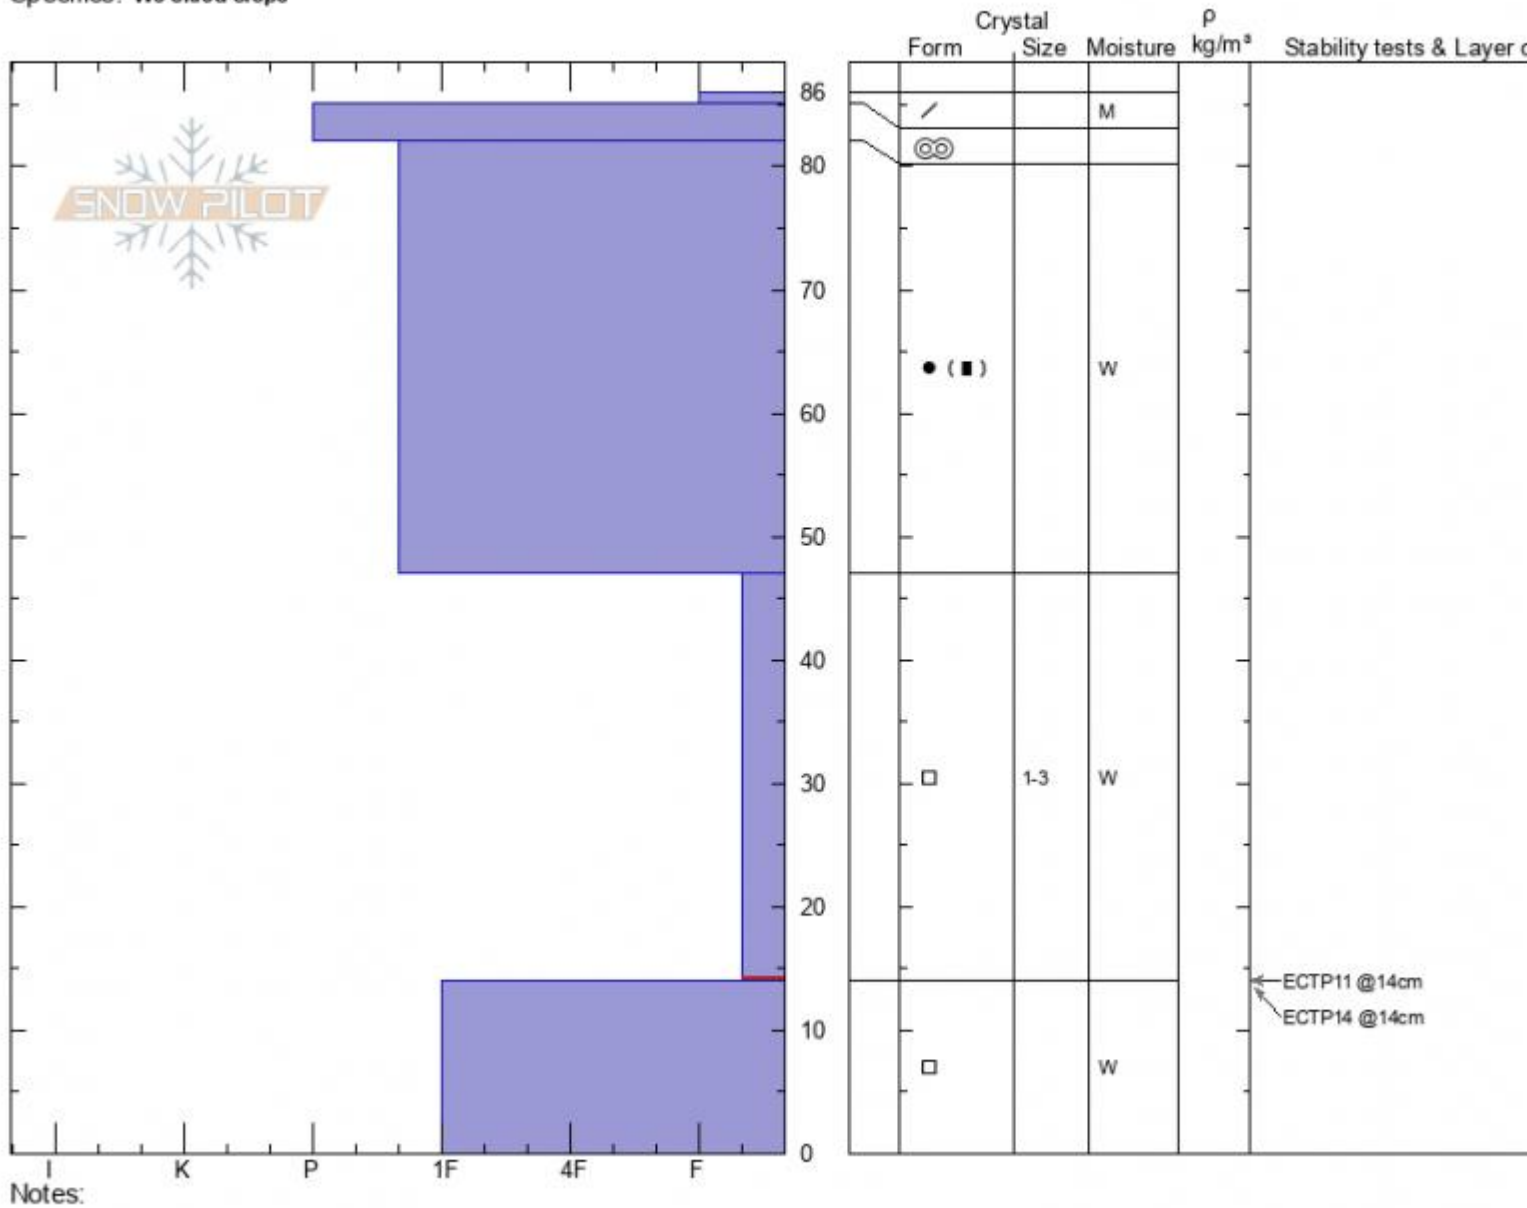

Specimen Creek  
 Gallatin Range-S  
 MT  
 Elevation: 8500 ft  
 Aspect: 170°  
 Specifics: We skied slope

Ian Hoyer  
 03/11/2021 - 12:00pm  
 Co-ord: 45.03999N, -111.06253W  
 Slope Angle: 27°  
 Wind Loading: no

Stability: good  
 Air Temperature:  
 Sky Cover: CLR  
 Precipitation: NO  
 Wind: S Light Breeze

HS: 86 Layer Notes:  
 47-14cm: Problematic layer

Advisory Region  
 Southern Madison  
 Longitude  
 -111.05W  
 Latitude  
 45.03N  
 Southern Madison, 2021-03-13