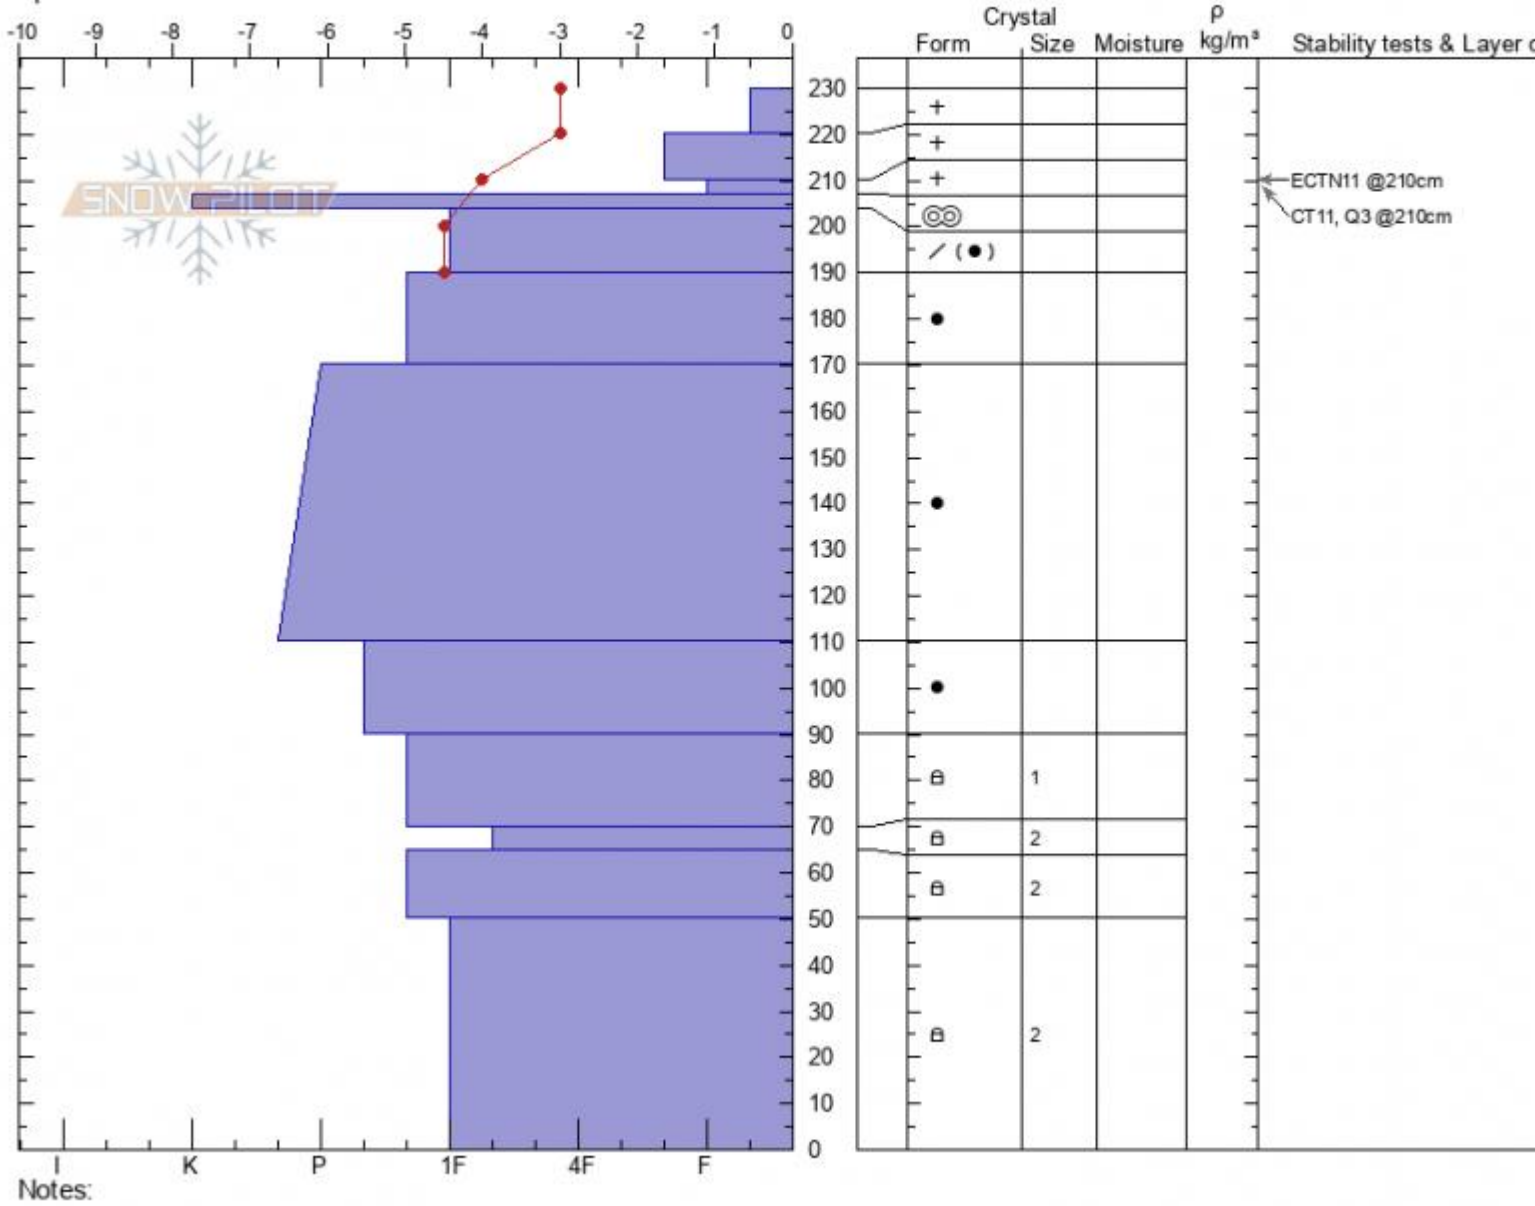

Mt Abundance Shoulder Alex Marienthal
Cooke City 03/11/2021 - 1:00pm
MT Co-ord: 45.06337N, -110.01126W
 Elevation: 9150 ft Slope Angle: 31°
 Aspect: 100° Wind Loading: previous
 Specifics:

Stability: **good**
 Air Temperature:
 Sky Cover: **CLR**
 Precipitation: **NO**
 Wind: **Calm**

HS: **230** Layer Notes:
 210-207cm: **Problematic layer**

Advisory Region
 Cooke City
 Longitude
 -110.02W
 Latitude
 45.08N
 Cooke City, 2021-03-11