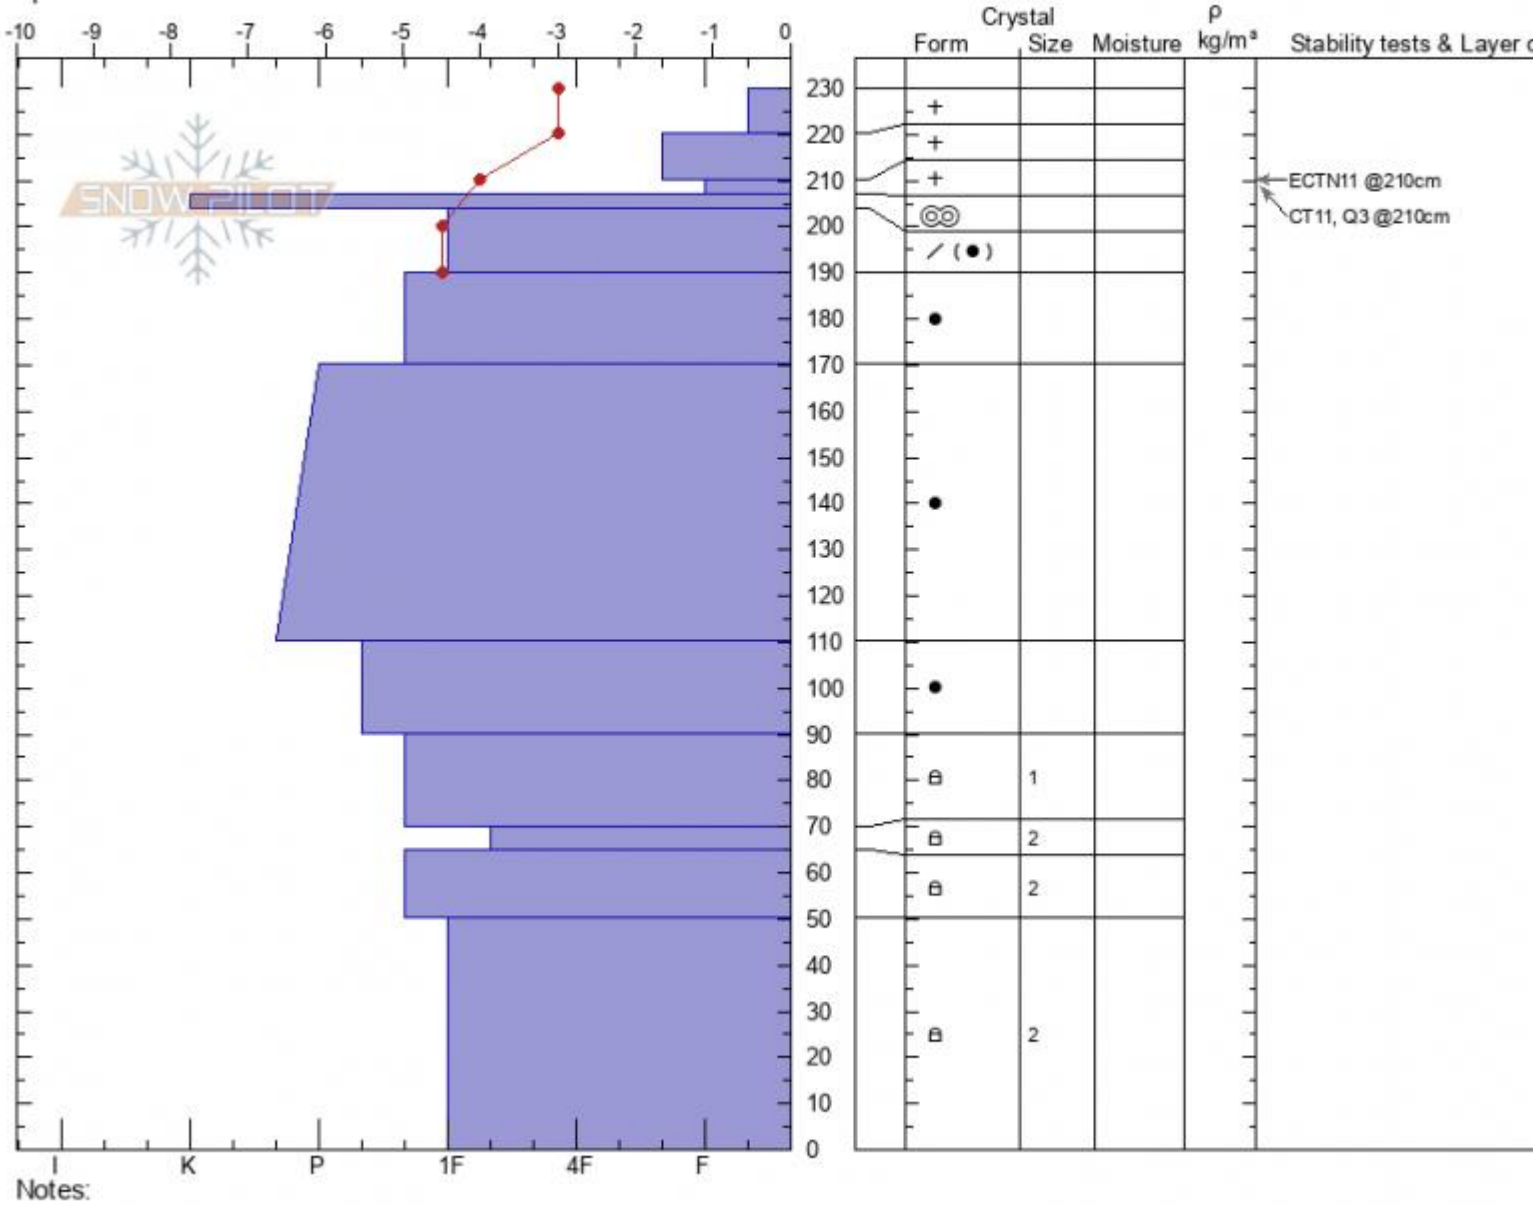

**Mt Abundance Shoulder** Alex Marienthal  
**Cooke City** 03/11/2021 - 1:00pm  
**MT** Co-ord: 45.06337N, -110.01126W  
 Elevation: 9150 ft Slope Angle: 31°  
 Aspect: 100° Wind Loading: previous  
 Specifics:

Stability: **good**  
 Air Temperature:  
 Sky Cover: **CLR**  
 Precipitation: **NO**  
 Wind: **Calm**

HS: **230** Layer Notes:  
 210-207cm: **Problematic layer**

Advisory Region  
 Cooke City  
 Longitude  
 -110.02W  
 Latitude  
 45.08N  
 Cooke City, 2021-03-11