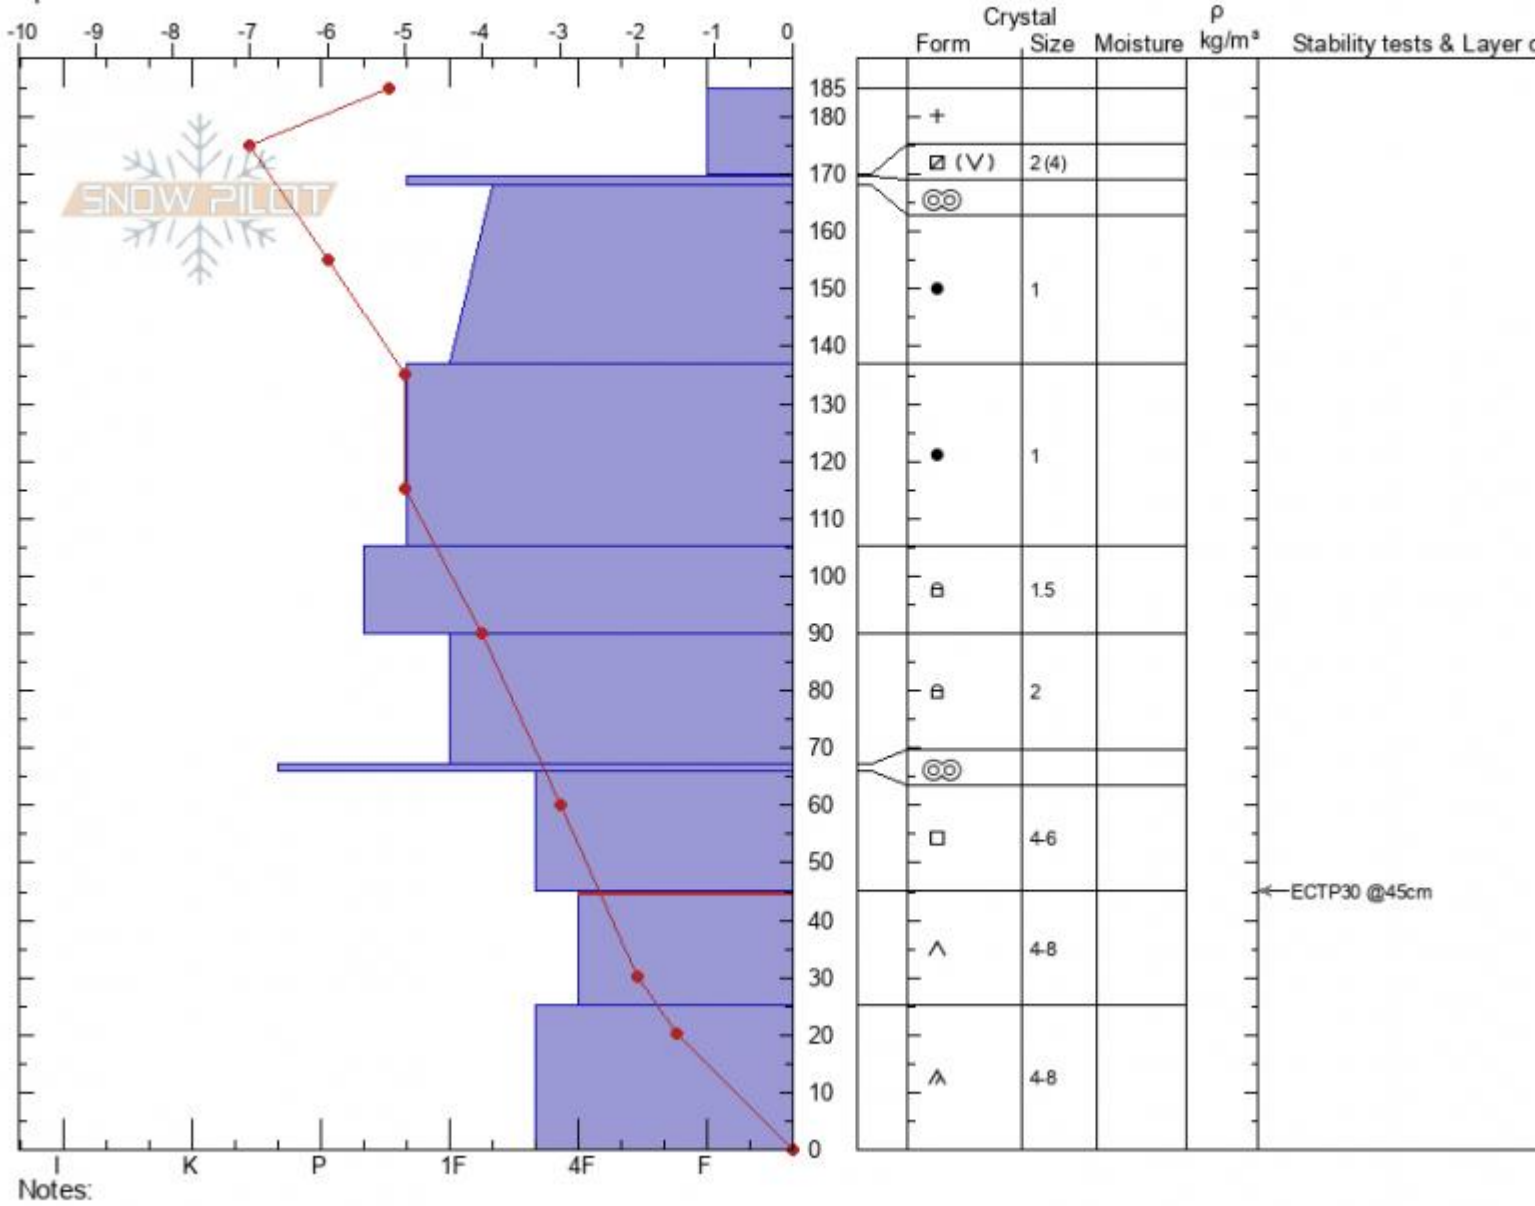

Teepee Wilderness
Madison Range-S
MT
 Elevation: **9215 ft**
 Aspect: **80°**
 Specifics:

Dave Zinn
03/10/2021 - 11:00am
 Co-ord: **44.91618N, -111.16512W**
 Slope Angle: **30°**
 Wind Loading: **no**

Stability: **good**
 Air Temperature: **-6°C**
 Sky Cover: **BKN**
 Precipitation: **NO**
 Wind: **Calm**

HS: **185** Layer Notes:
 45-25cm: **Problematic layer**

Advisory Region
 Southern Madison
 Longitude
 -111.19W
 Latitude
 44.90N
 Southern Madison, 2021-03-10