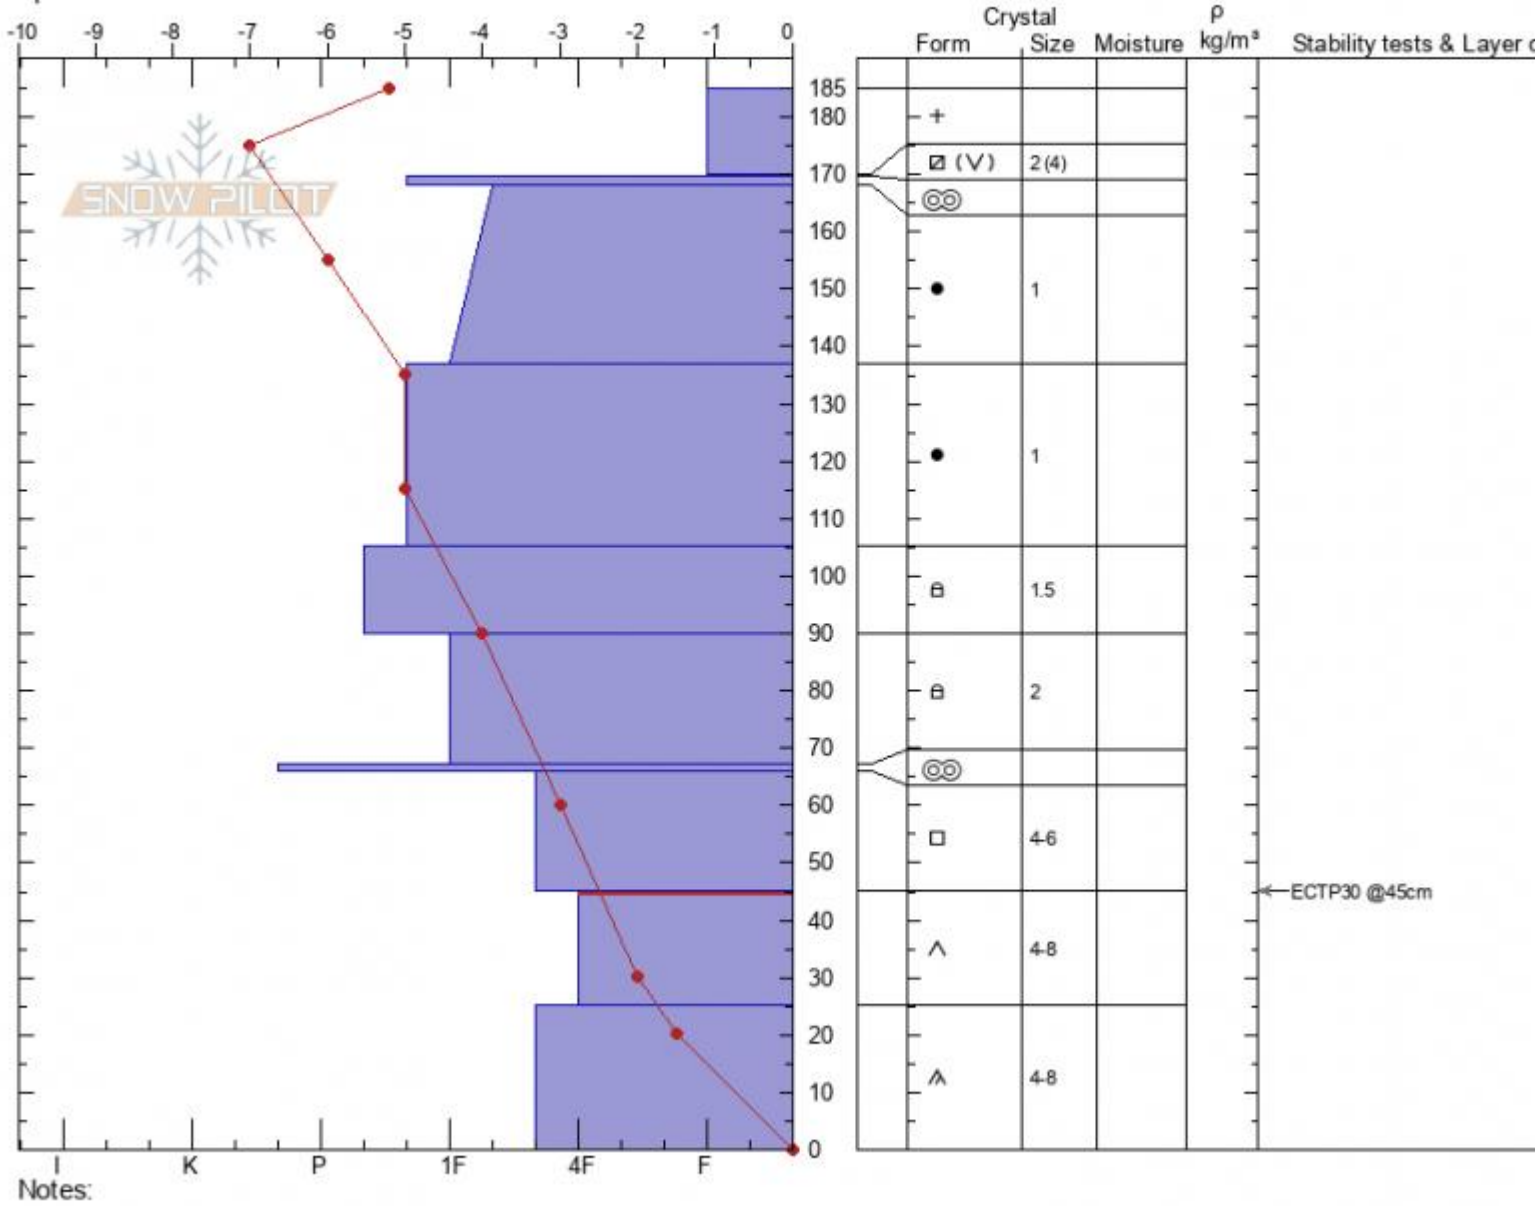

Teepee Wilderness  
 Madison Range-S  
 MT  
 Elevation: 9215 ft  
 Aspect: 80°  
 Specifics:

Dave Zinn  
 03/10/2021 - 11:00am  
 Co-ord: 44.91618N, -111.16512W  
 Slope Angle: 30°  
 Wind Loading: no

Stability: good  
 Air Temperature: -6°C  
 Sky Cover: BKN  
 Precipitation: NO  
 Wind: Calm

HS: 185 Layer Notes:  
 45-25cm: Problematic layer

Advisory Region  
 Southern Madison  
 Longitude  
 -111.19W  
 Latitude  
 44.90N  
 Southern Madison, 2021-03-10