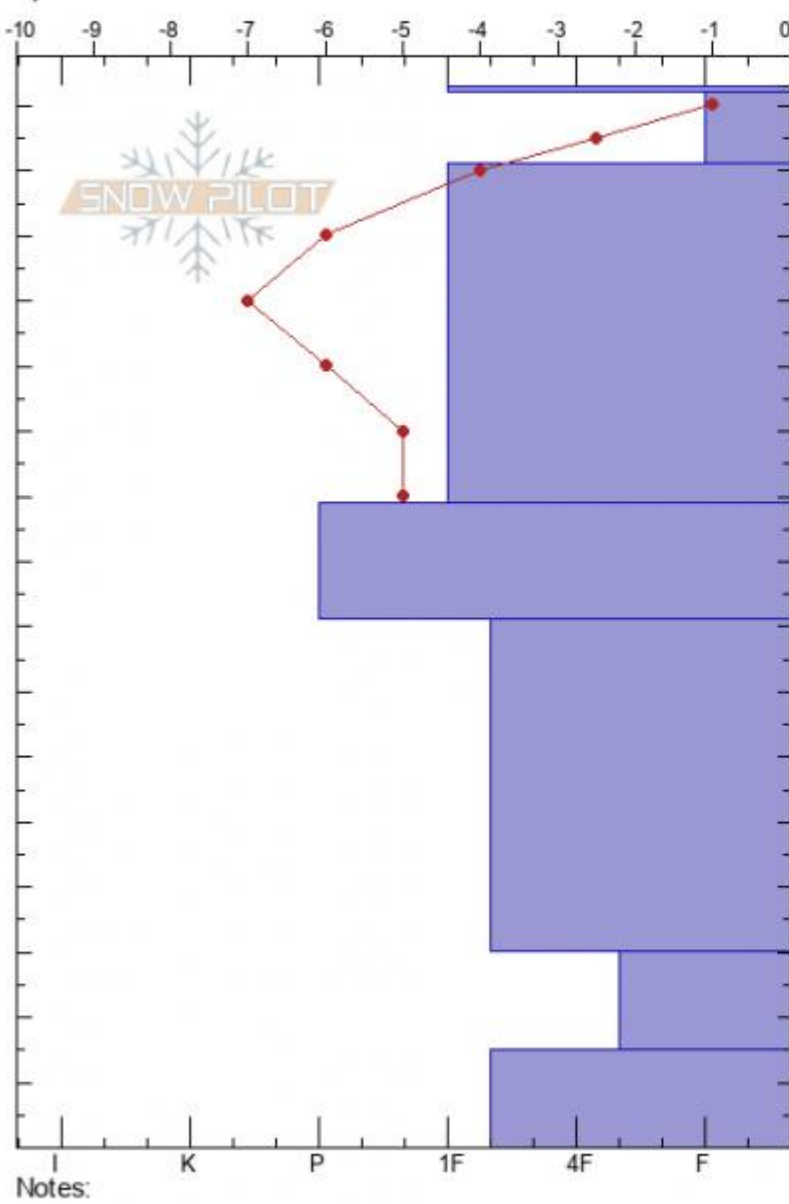

**Middle Basin, Sci Bowl**  
**Madison Range-N**  
**MT**  
 Elevation: **9206 ft**  
 Aspect: **112°**  
 Specifics:

**Alex Marienthal**  
**03/06/2021 - 10:50am**  
 Co-ord: **45.32635N, -111.38135W**  
 Slope Angle: **23°**  
 Wind Loading: **previous**

Stability: **fair**  
 Air Temperature: **3°C**  
 Sky Cover: **FEW**  
 Precipitation: **NO**  
 Wind: **W Moderate**

HS: **163** Layer Notes:  
 PF: **23** 30-15cm: **Problematic layer**  
 PS: **6**

Form	Crystal Size	Moisture	$\rho$ kg/m <sup>3</sup>	Stability tests & Layer c
V	1			
⊙				
⊠ ( / )	0.5			
B	2			
^	2-4			
^	3-6			

← PST45/140 (End) @20cm  
 ← PST50/140 (End) @20cm  
 ← 2x ECTX ECTP 34+ @ 20