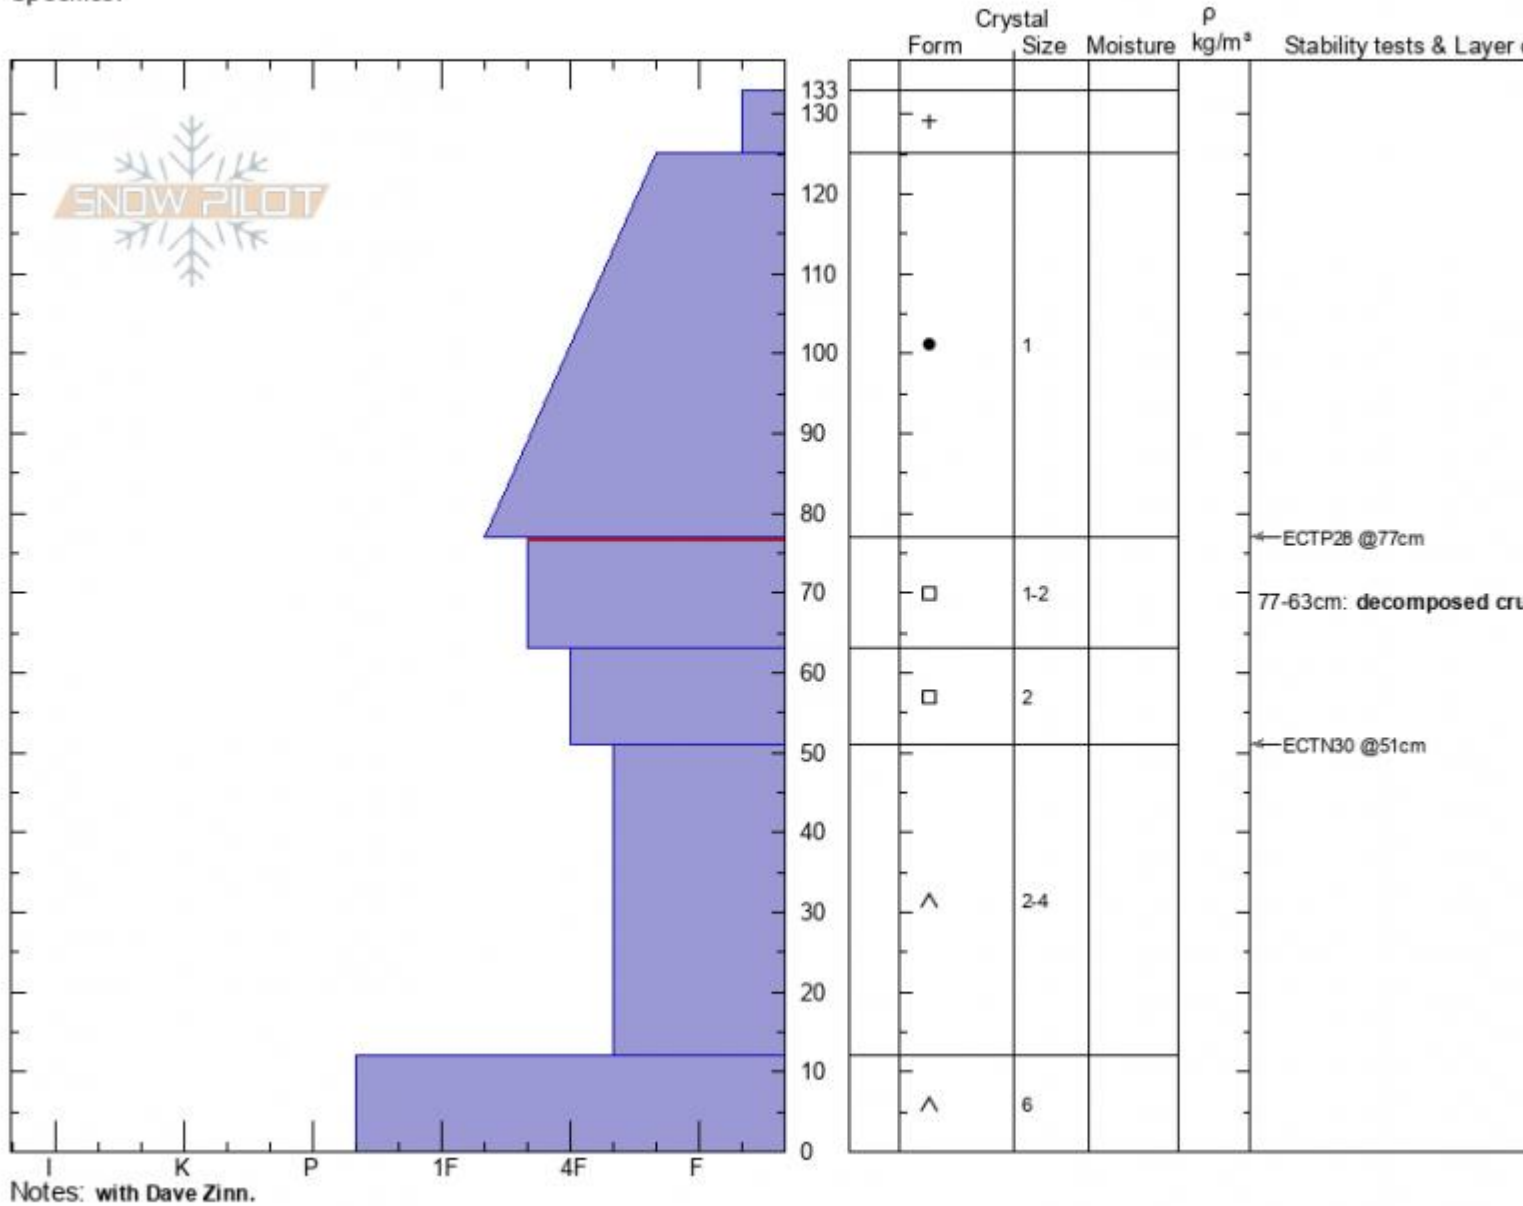

Taylor Fork  
 Gallatin Range-S  
 MT  
 Elevation: 8775 ft  
 Aspect: SW  
 Specifics:

Zach Keskinen  
 02/28/2021 - 12:56pm  
 Co-ord: 44.97683N, -111.35959W  
 Slope Angle: 28°  
 Wind Loading: no

Stability: fair  
 Air Temperature: -3°C  
 Sky Cover: BKN  
 Precipitation: NO  
 Wind: S Light Breeze

HS: 133 Layer Notes:  
 PF: 30 77-63cm: decomposed crust at  
 77-63cm: Problematic layer

Advisory Region  
 Southern Madison  
 Longitude  
 -111.27W  
 Latitude  
 45.06N  
 Southern Madison, 2021-02-28