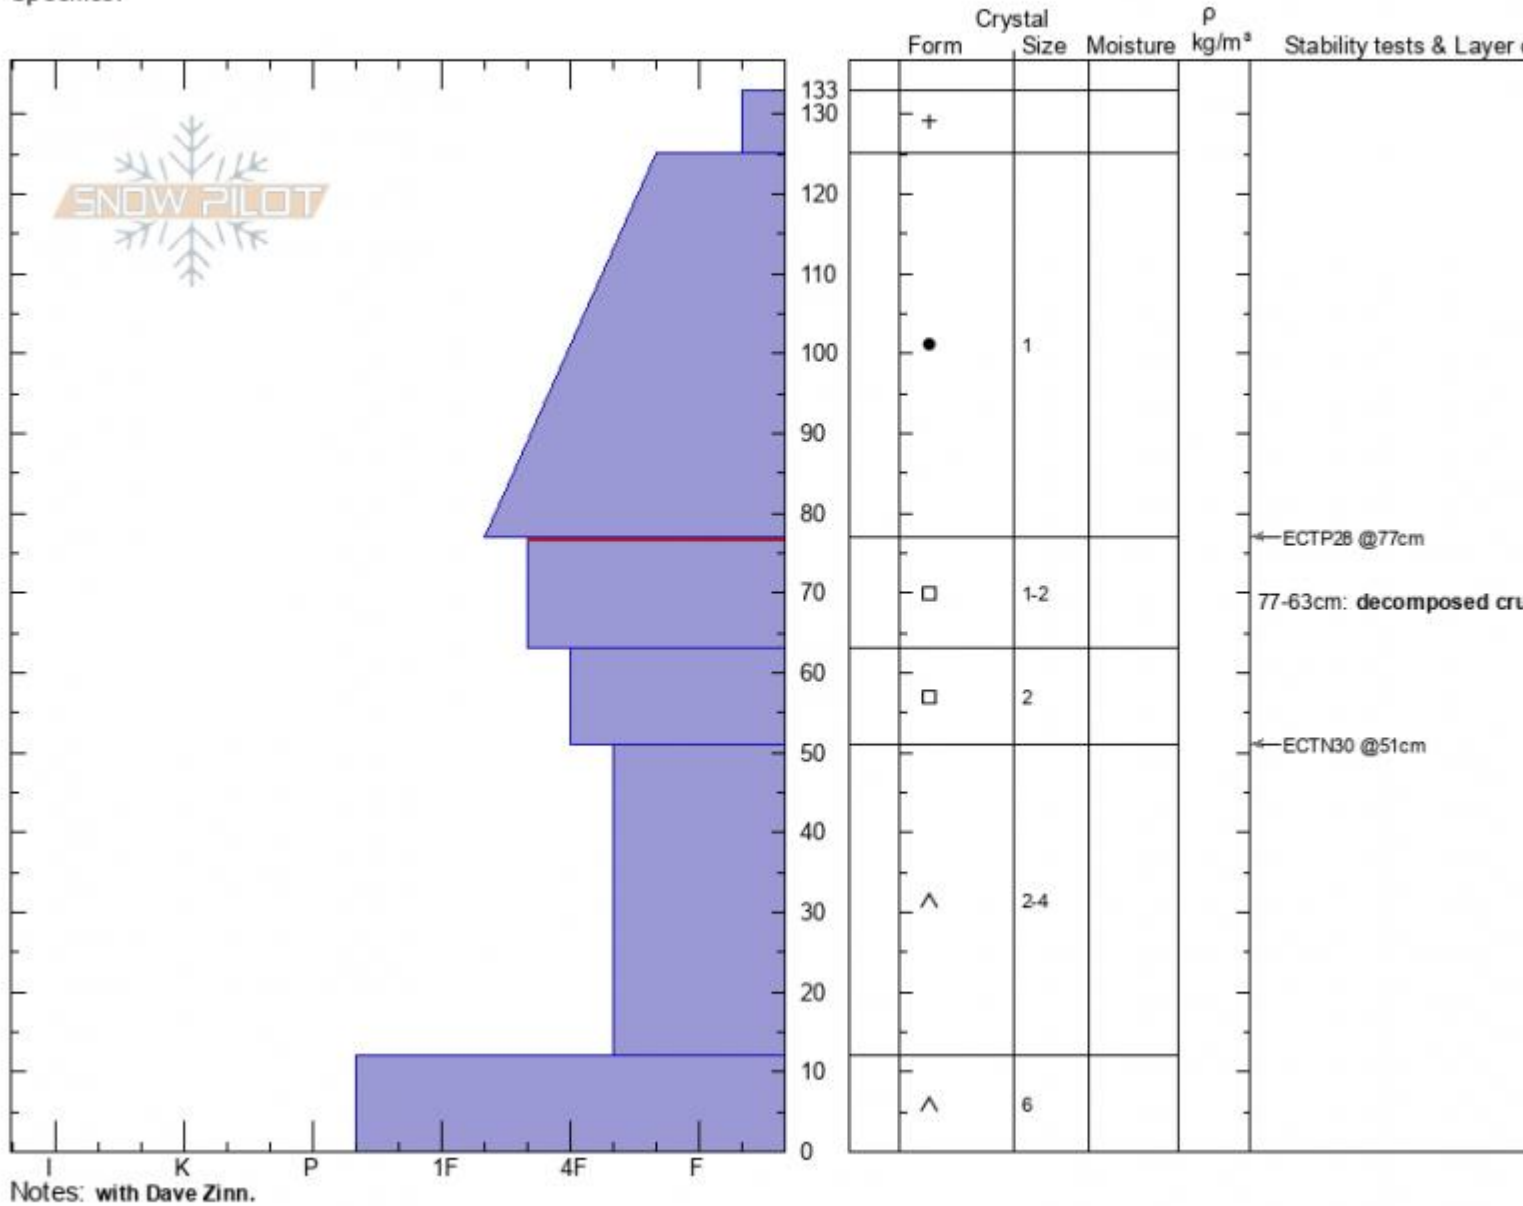

Taylor Fork
 Gallatin Range-S
 MT
 Elevation: 8775 ft
 Aspect: SW
 Specifics:

Zach Keskinen
 02/28/2021 - 12:56pm
 Co-ord: 44.97683N, -111.35959W
 Slope Angle: 28°
 Wind Loading: no

Stability: fair
 Air Temperature: -3°C
 Sky Cover: BKN
 Precipitation: NO
 Wind: S Light Breeze

HS: 133 Layer Notes:
 PF: 30 77-63cm: decomposed crust at
 77-63cm: Problematic layer

Advisory Region
 Southern Madison
 Longitude
 -111.27W
 Latitude
 45.06N
 Southern Madison, 2021-02-28