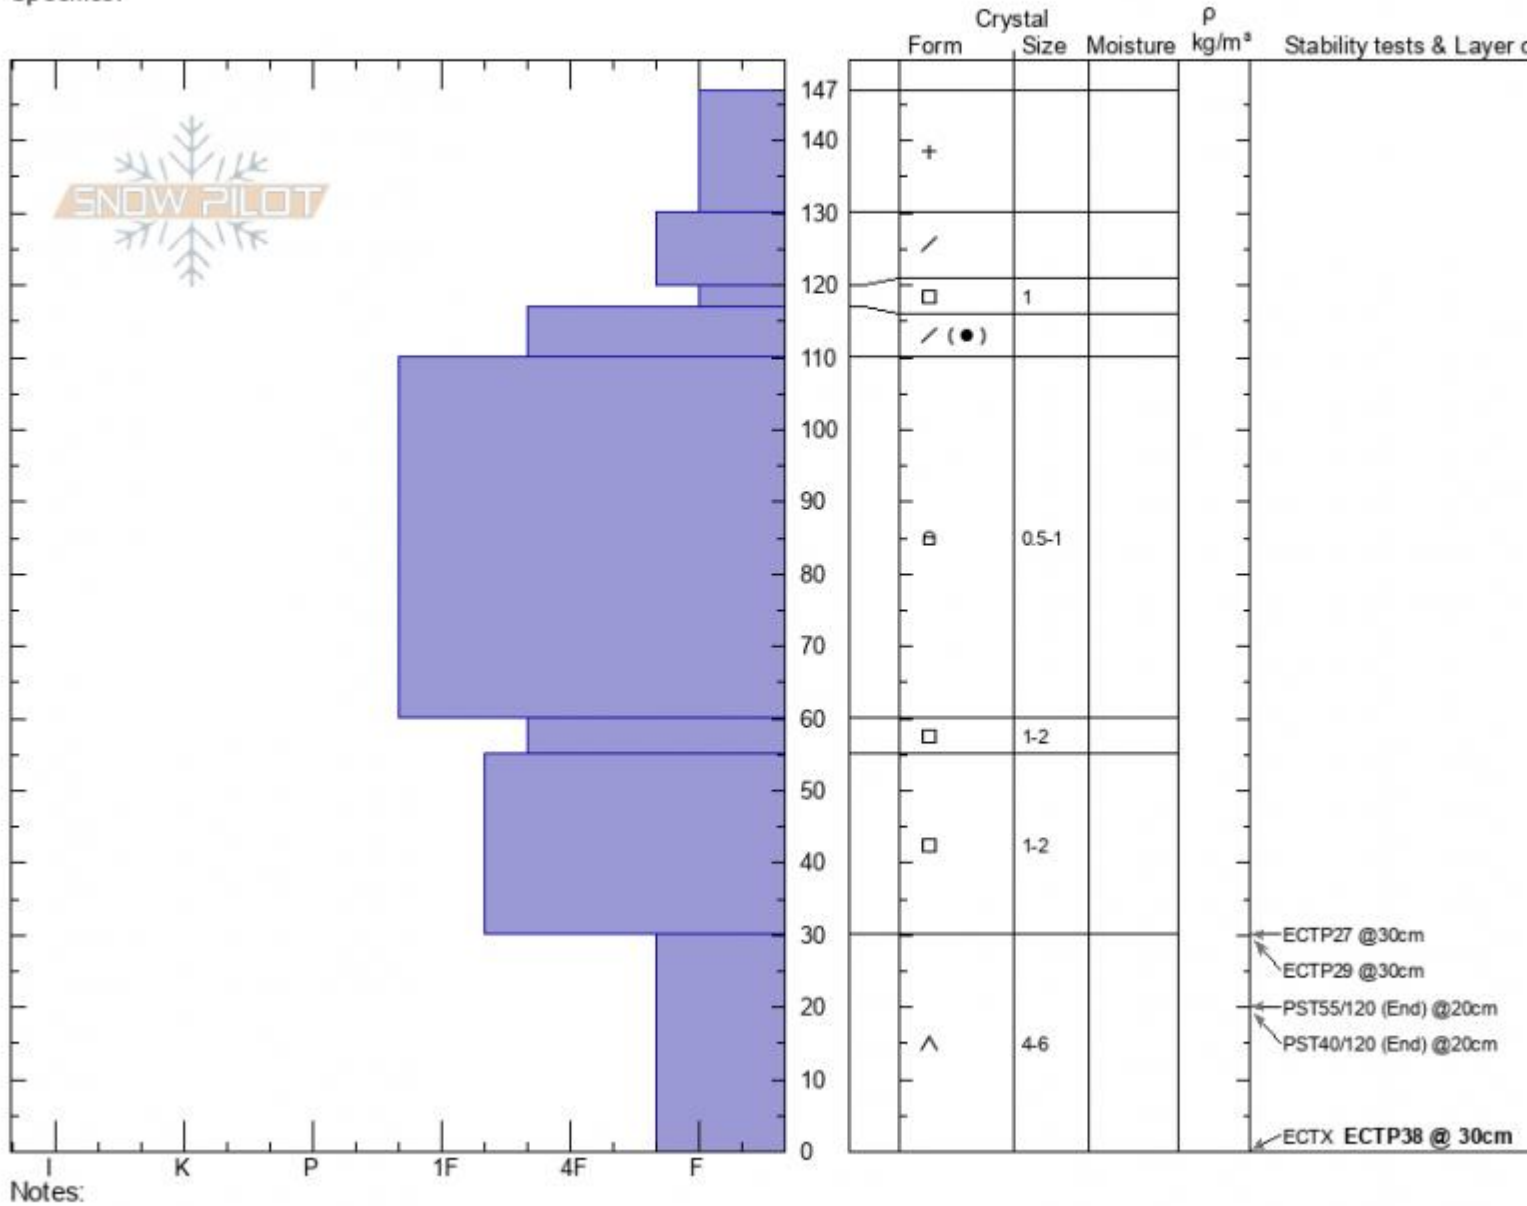

Mt Ellis SE of top  
 Gallatin Range-N  
 MT  
 Elevation: 8110 ft  
 Aspect: 66°  
 Specifics:

Alex Marienthal  
 02/27/2021 - 12:15am  
 Co-ord: 45.57687N, -110.95295W  
 Slope Angle: 28°  
 Wind Loading: previous

Stability: fair  
 Air Temperature:  
 Sky Cover: SCT  
 Precipitation: S-1  
 Wind: Calm

HS: 147 Layer Notes:  
 PF: 35 30-0cm: Problematic layer  
 PS: 20

Advisory Region  
 Northern Gallatin  
 Longitude  
 -110.96W  
 Latitude  
 45.58N  
 Northern Gallatin, 2021-02-27