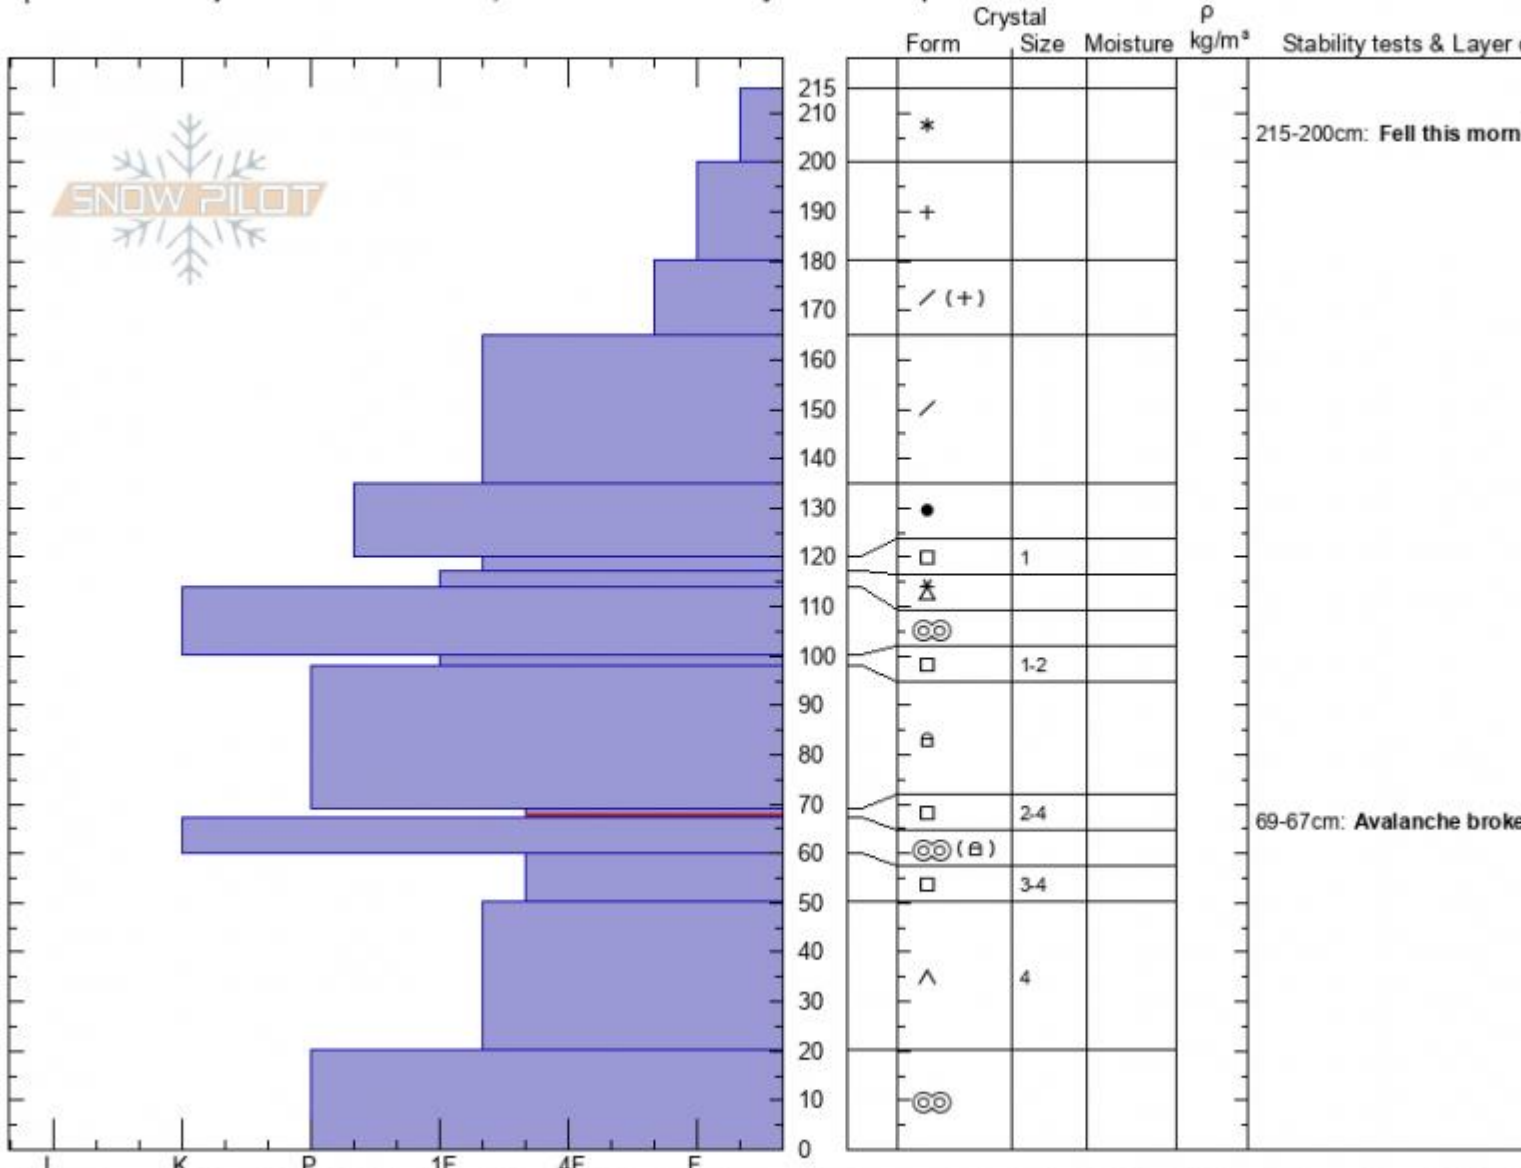

BlackmoreCrown N-R4-D: Alex Marienthal

Gallatin Range-N

MT

Elevation: **9417 ft**

Aspect: **40°**

Specifics: Pit is adjacent to avalanche: crown; Recent avalanche activity on similar slopes

02/20/2021 - 12:30pm

Co-ord: **45.44298N, -110.99868W**

Slope Angle: **34°**

Wind Loading: **previous**

Stability: **poor**

Air Temperature:

Sky Cover: **BKN**

Precipitation: **S1**

Wind: **W Calm**

HS: **215** Layer Notes:

215-200cm: **Fell this morning**

69-67cm: **Avalanche broke here**

69-67cm: **Problematic layer**

Notes: Crown profile of N-R4-D3-O broke on 2/18 or 2/19. Dug in shallower end of crown. Estimated up to 10 feet (3m) at its deepest, avg 6-8 feet deep, 6-8 feet wide.

Advisory Region
 Northern Gallatin
 Longitude
 -111.00W
 Latitude
 45.44N
 Northern Gallatin, 2021-02-21