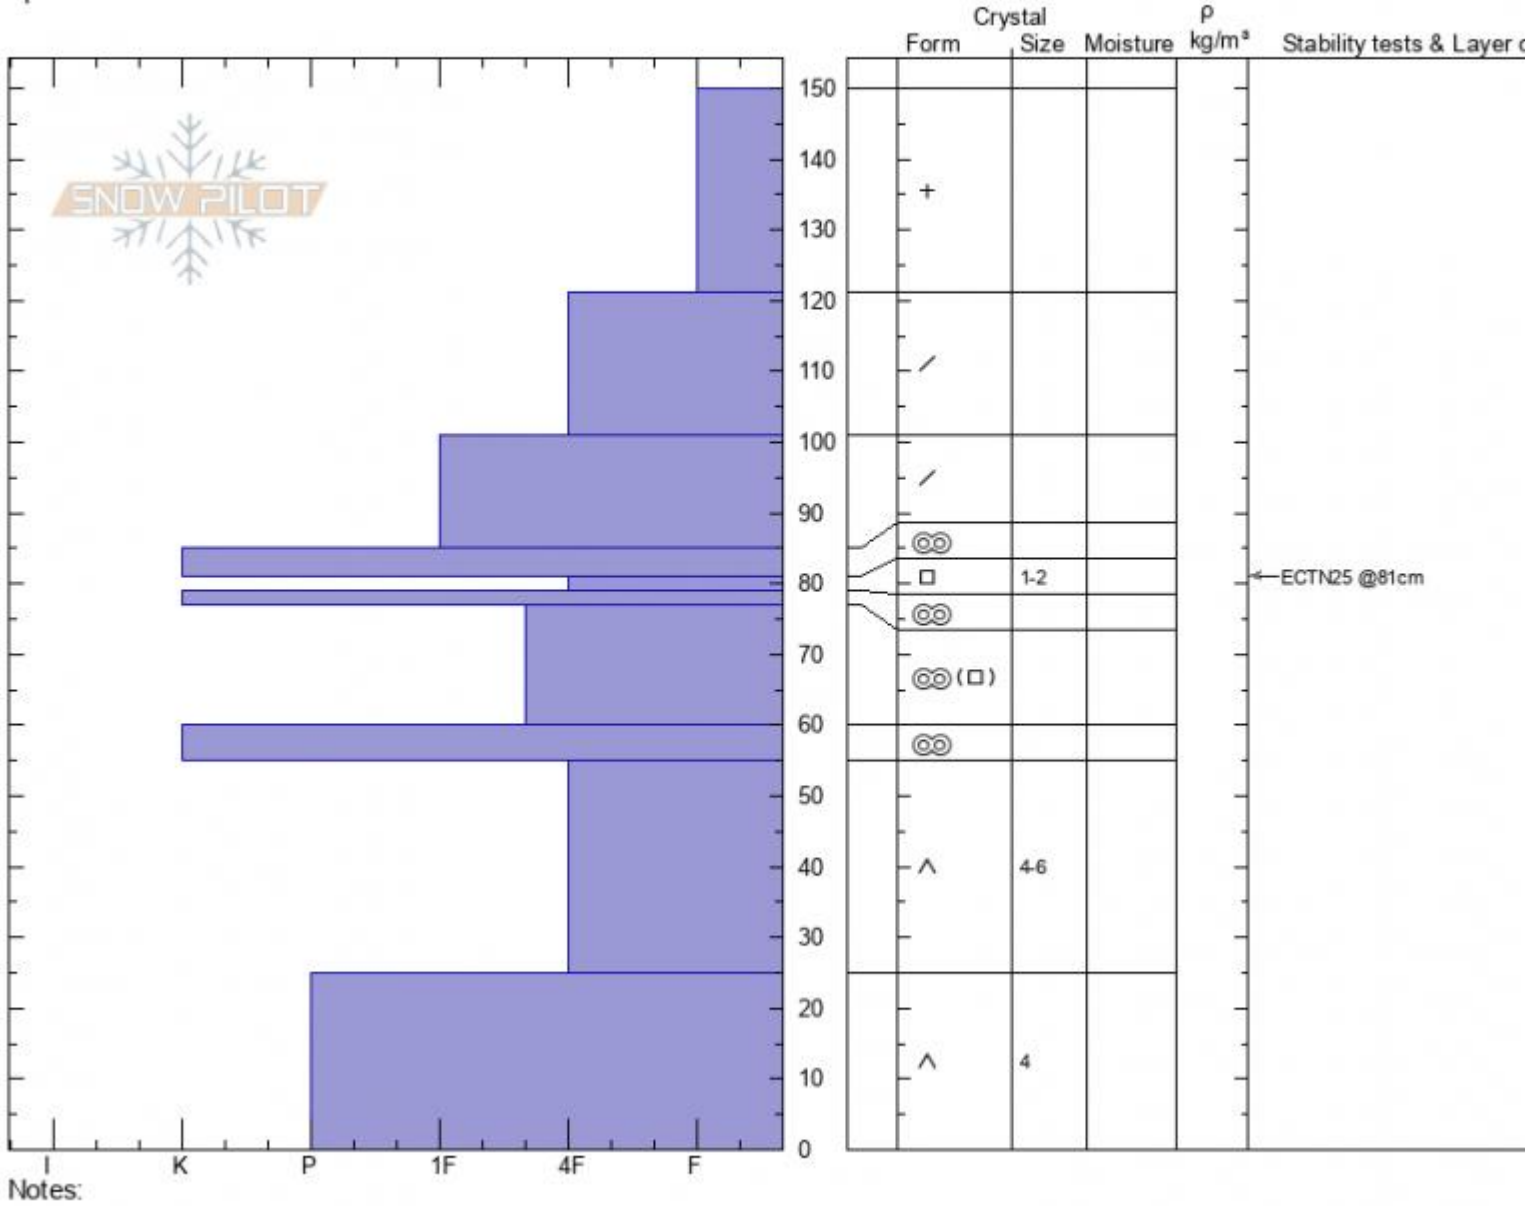

Scotch Bonnet
Cooke City
MT
 Elevation: **10071 ft**
 Aspect: **190°**
 Specifics:

Dave Zinn
02/17/2021 - 3:00am
 Co-ord: **45.07168N, -109.94542W**
 Slope Angle: **35°**
 Wind Loading: **no**

Stability: **good**
 Air Temperature:
 Sky Cover: **SCT**
 Precipitation: **S-1**
 Wind: **SW Light Breeze**

HS: **150** Layer Notes:
 PF: **130** 81-79cm: **Problematic layer**

Advisory Region
 Cooke City
 Longitude
 -109.95W
 Latitude
 45.06N
 Cooke City, 2021-02-17