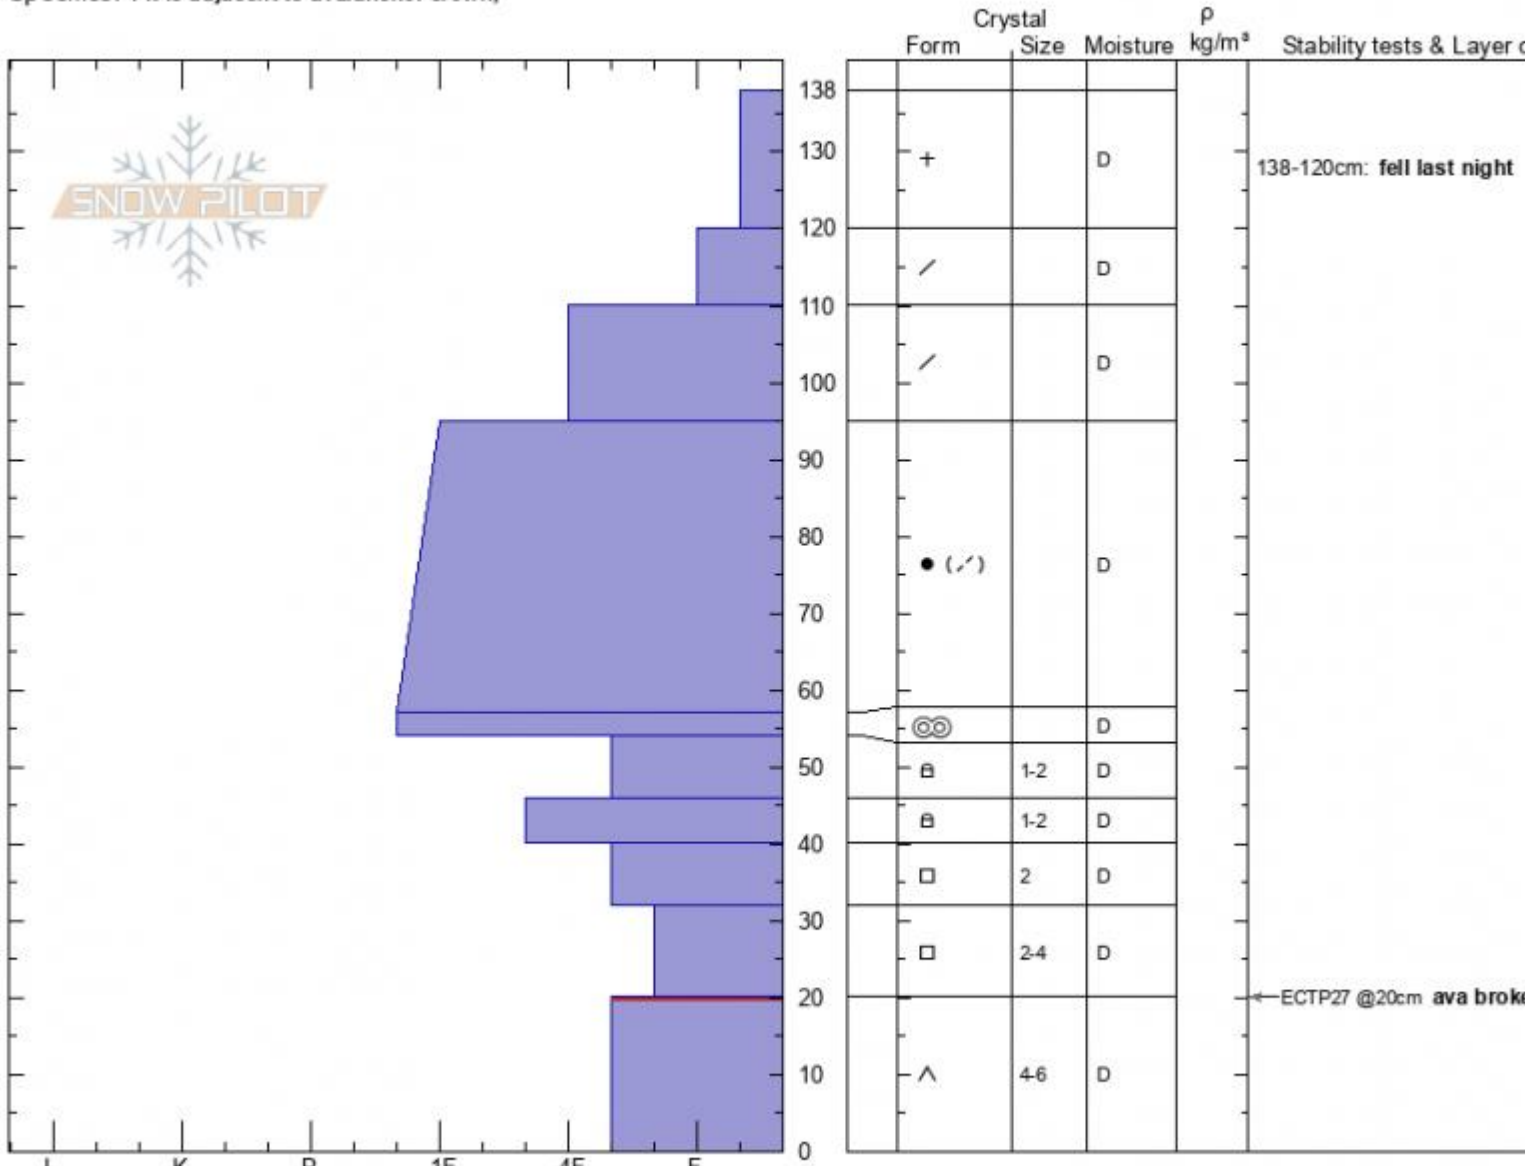

Beehive Fatality
Madison Range-N
MT
 Elevation: **9200 ft**
 Aspect: **270°**
 Specifics: Pit is adjacent to avalanche: crown;

Doug Chabot-Admin
02/15/2021 - 11:50am
 Co-ord: **45.32733N, -111.38312W**
 Slope Angle: **40°**
 Wind Loading: **previous**

Stability:
 Air Temperature: **-9°C**
 Sky Cover: **OVC**
 Precipitation: **S1**
 Wind: **Calm**

HS: **138** Layer Notes:
 138-120cm: **fell last night**
 20-0cm: **Problematic layer**

Notes: This snowpit was part of the accident investigation of an avalanche that occurred on 2/14/2021. 1 splitboarder was killed.

Advisory Region
 Northern Madison
 Longitude
 -111.39W
 Latitude
 45.34N

Avalanche Details: [Splitboarder triggered, caught and killed in Beehive](#)
 Northern Madison, 2021-02-16