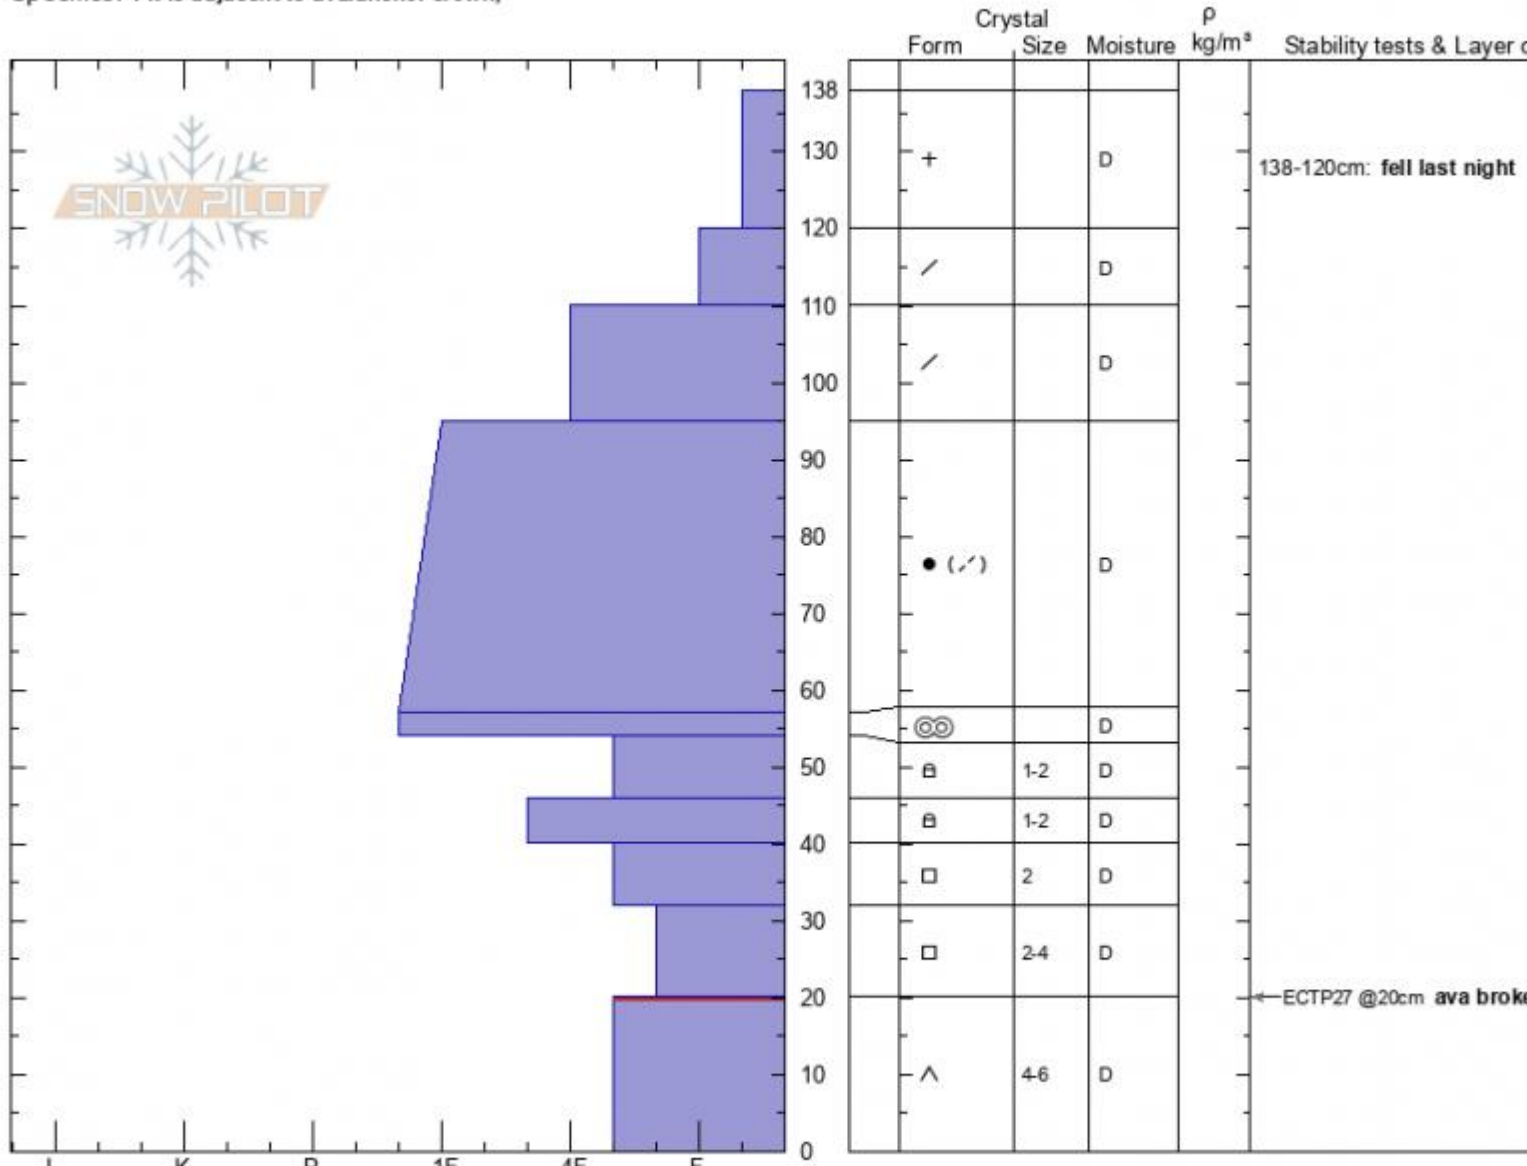

**Beehive Fatality**  
**Madison Range-N**  
**MT**

Elevation: **9200 ft**  
 Aspect: **270°**

Specifics: Pit is adjacent to avalanche: crown;

**Doug Chabot-Admin**  
**02/15/2021 - 11:50am**  
 Co-ord: **45.32733N, -111.38312W**  
 Slope Angle: **40°**  
 Wind Loading: **previous**

Stability:  
 Air Temperature: **-9°C**  
 Sky Cover: **OVC**  
 Precipitation: **S1**  
 Wind: **Calm**

HS: **138** Layer Notes:  
 138-120cm: **fell last night**  
 20-0cm: **Problematic layer**

Notes: This snowpit was part of the accident investigation of an avalanche that occurred on 2/14/2021. 1 splitboarder was killed.

Advisory Region  
 Northern Madison  
 Longitude  
 -111.39W  
 Latitude  
 45.34N

**Avalanche Details:** [Splitboarder triggered, caught and killed in Beehive](#)  
 Northern Madison, 2021-02-16