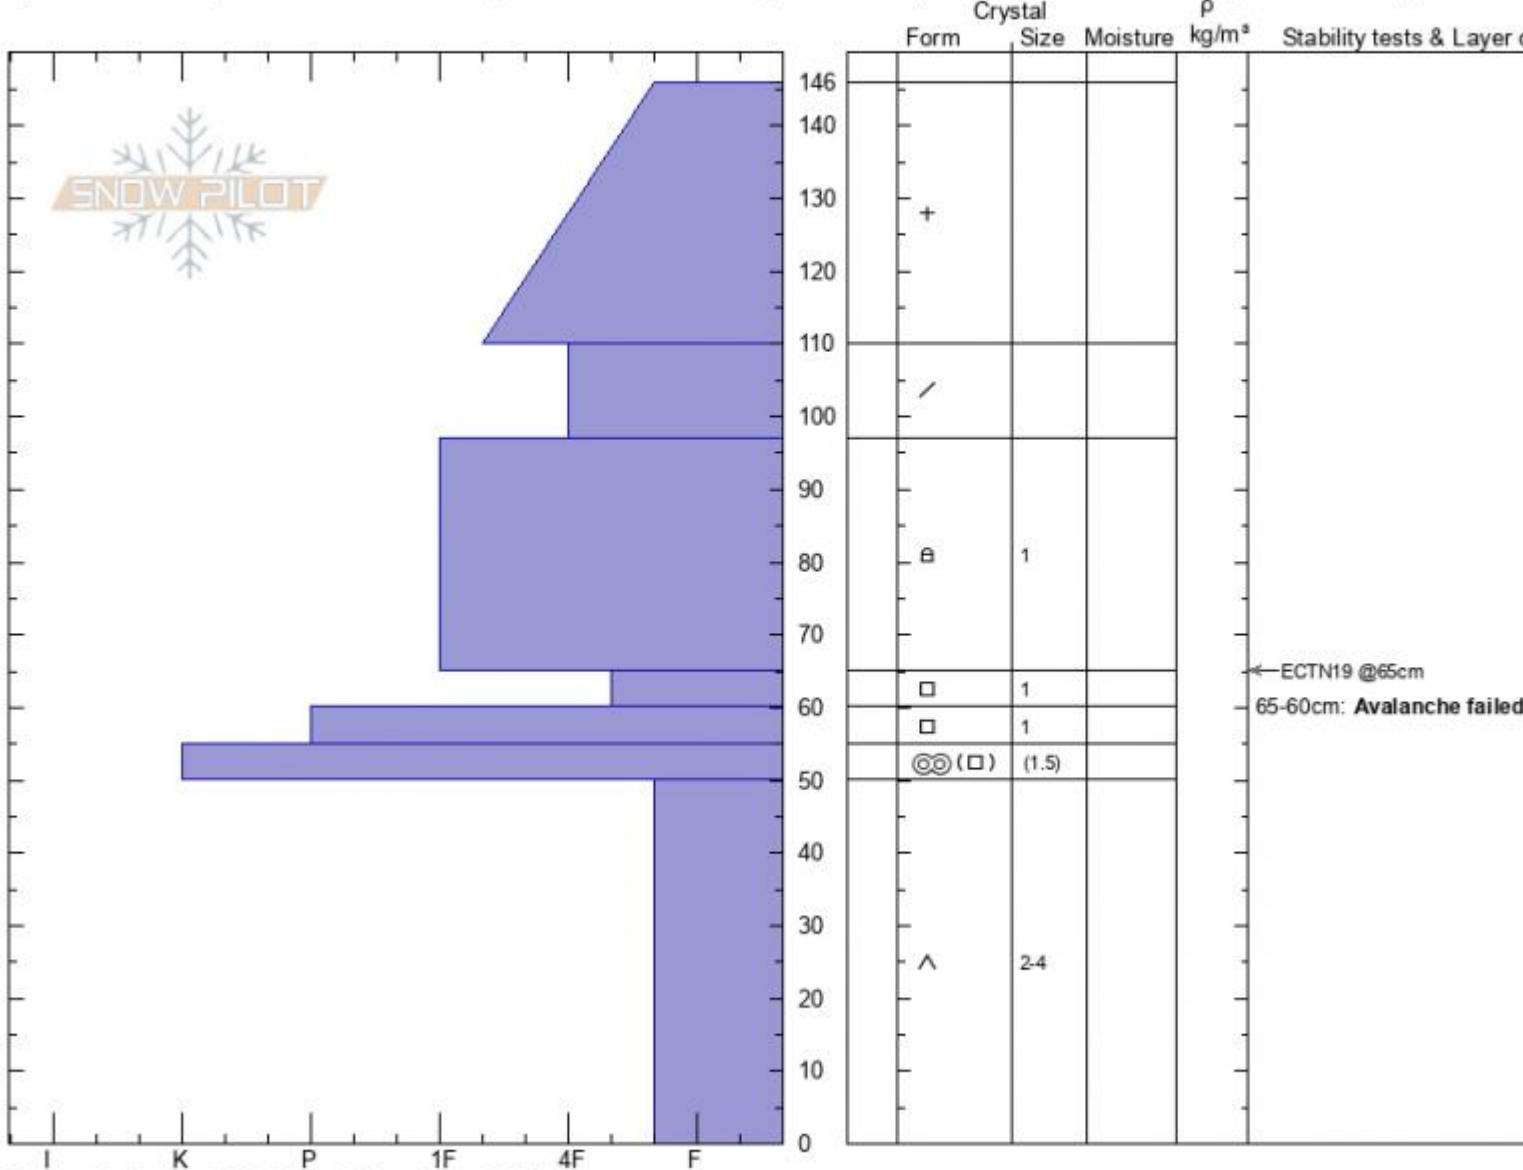

Big Cut Crown Profile
Madison Range-N
MT
 Elevation: **8109 ft**
 Aspect: **20°**

Dave Zinn
02/09/2021 - 12:00pm
 Co-ord: **45.22439N, -111.41820W**
 Slope Angle: **38°**
 Wind Loading: **no**

Stability: **poor**
 Air Temperature:
 Sky Cover: **CLR**
 Precipitation: **NO**
 Wind: **Calm**

HS: **146** Layer Notes:
 65-60cm: **Avalanche failed here**
 50-0cm: **Problematic layer**

Specifics: Pit is adjacent to avalanche: crown; Recent avalanche activity on similar slopes; Recent avalanche activity on different slopes

Notes: Avalanche: 150' wide x 200' vertical x 2.5' deep
 Remote trigger from flat terrain 10' uphill of crown

Advisory Region
 Northern Madison
 Longitude
 -111.44W
 Latitude
 45.23N
 Northern Madison, 2021-02-11