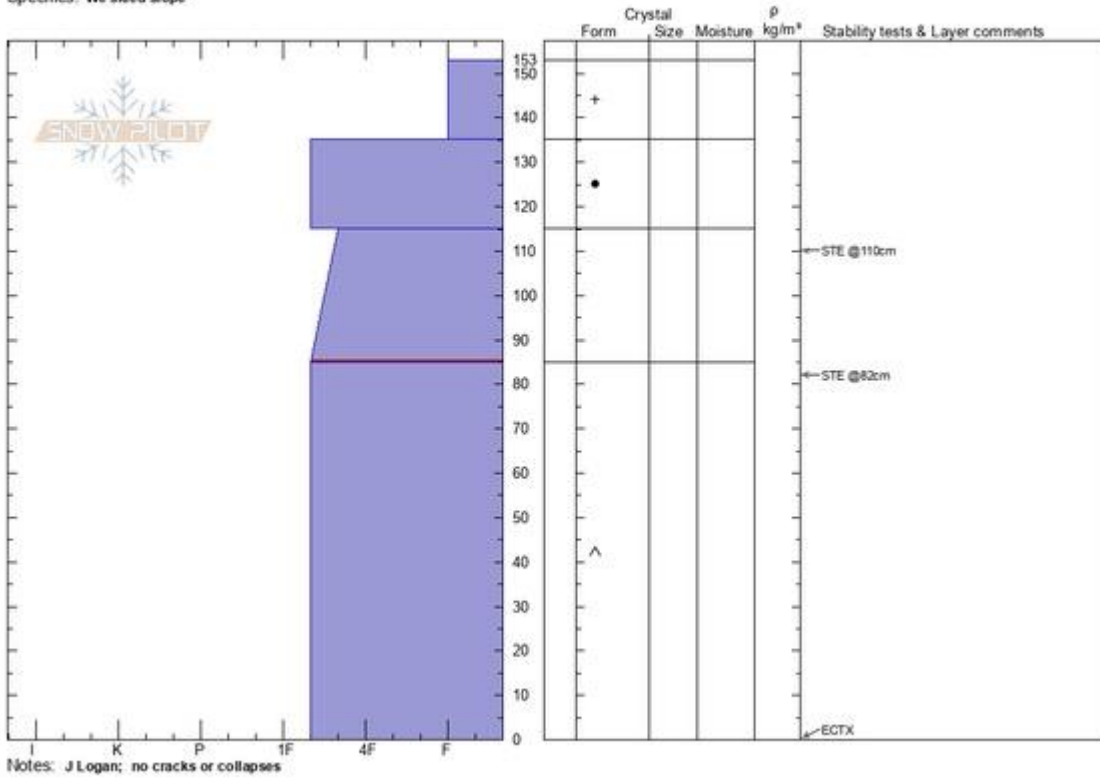

Thursday Pit  
 Absaroka Range  
 MT  
 Elevation: 9164 ft  
 Aspect: 305°  
 Specifics: We skied slope

Don Carroll  
 02/05/2021 - 12:00pm  
 Co-ord: 45.00567N, -109.91657W  
 Slope Angle: 32°  
 Wind Loading: no

Stability: good  
 Air Temperature:  
 Sky Cover: OVC  
 Precipitation: S-1  
 Wind: Light Breeze

Layer Notes:  
 115-85cm: Problematic layer

Advisory Region  
 Cooke City  
 Longitude  
 -109.92W  
 Latitude  
 44.97N  
 Cooke City, 2021-02-06