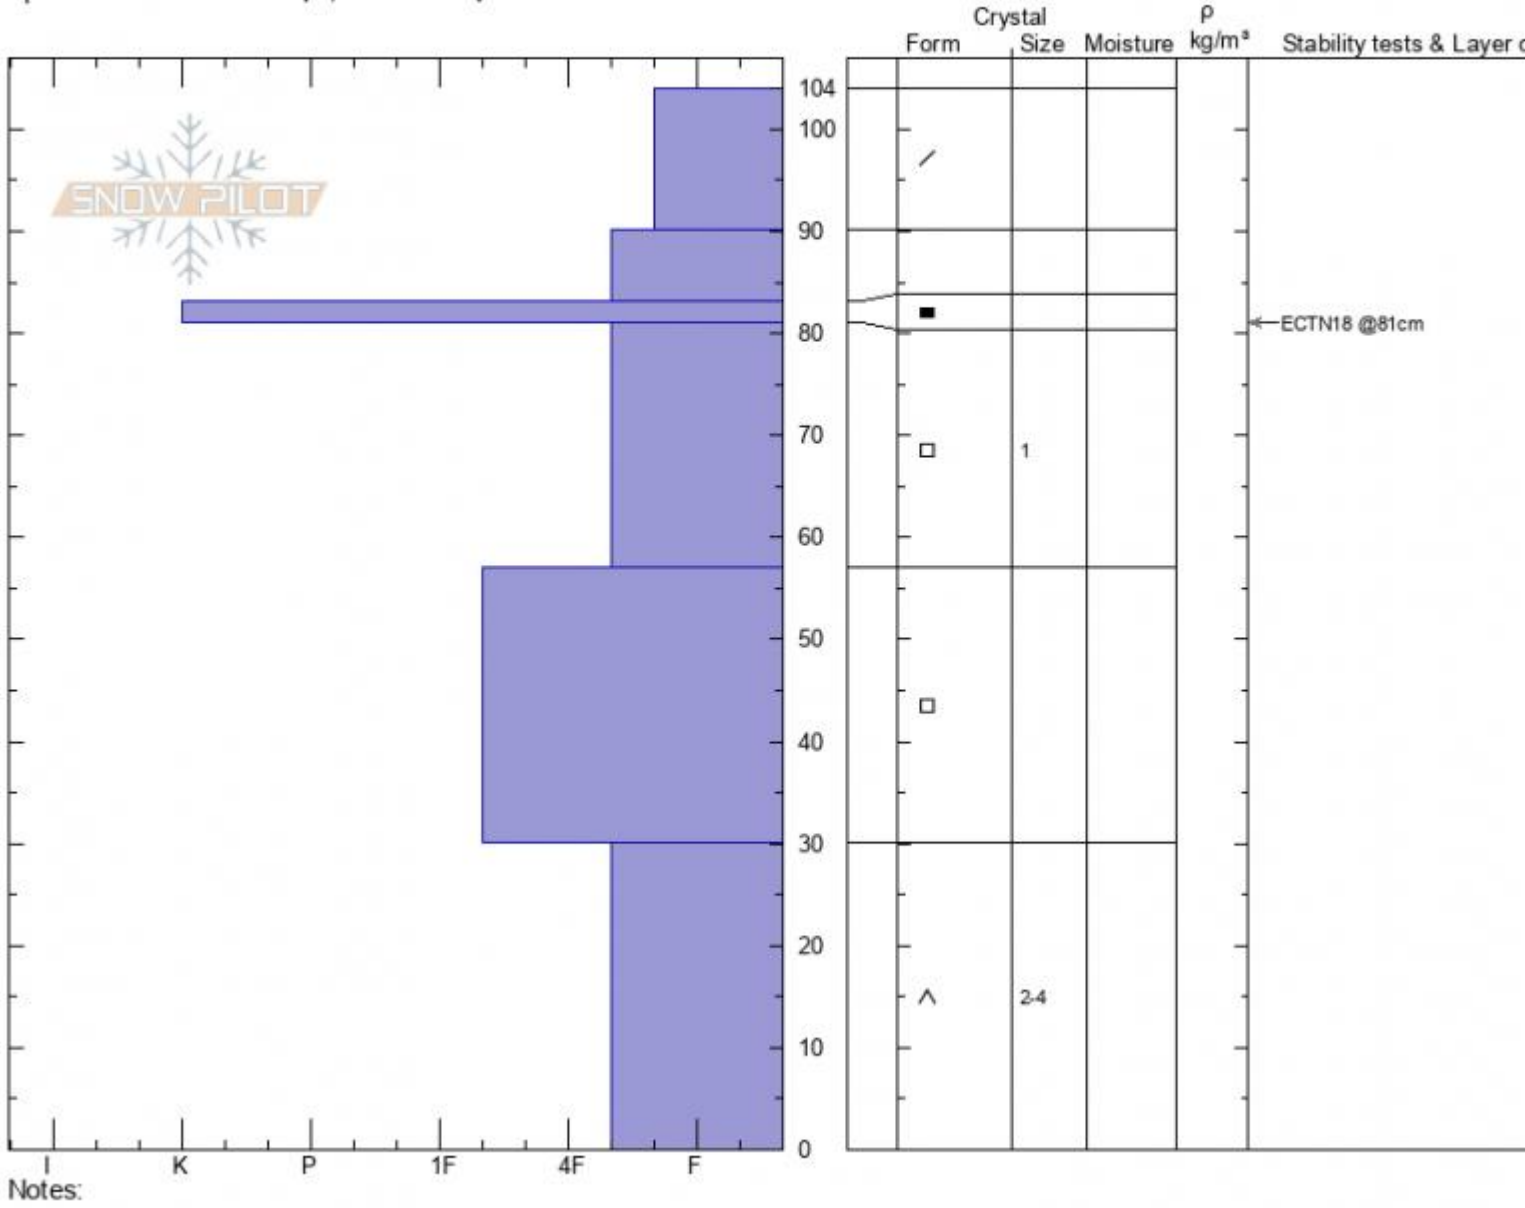

Throne East
Bridger Range
MT
 Elevation: **8000 ft**
 Aspect: **32°**
 Specifics: **Ski tracks on slope; We skied slope**

Ian Hoyer
02/02/2021 - 12:00pm
 Co-ord: **45.88473N, -110.94971W**
 Slope Angle: **90°**
 Wind Loading: **no**

Stability: **good**
 Air Temperature: **40°F**
 Sky Cover: **FEW**
 Precipitation: **NO**
 Wind: **S Light Breeze**

HS: 104 Layer Notes:
30-0cm: Problematic layer

Advisory Region
 Bridger Range
 Longitude
 -110.95W
 Latitude
 45.88N
 Bridger Range, 2021-02-02