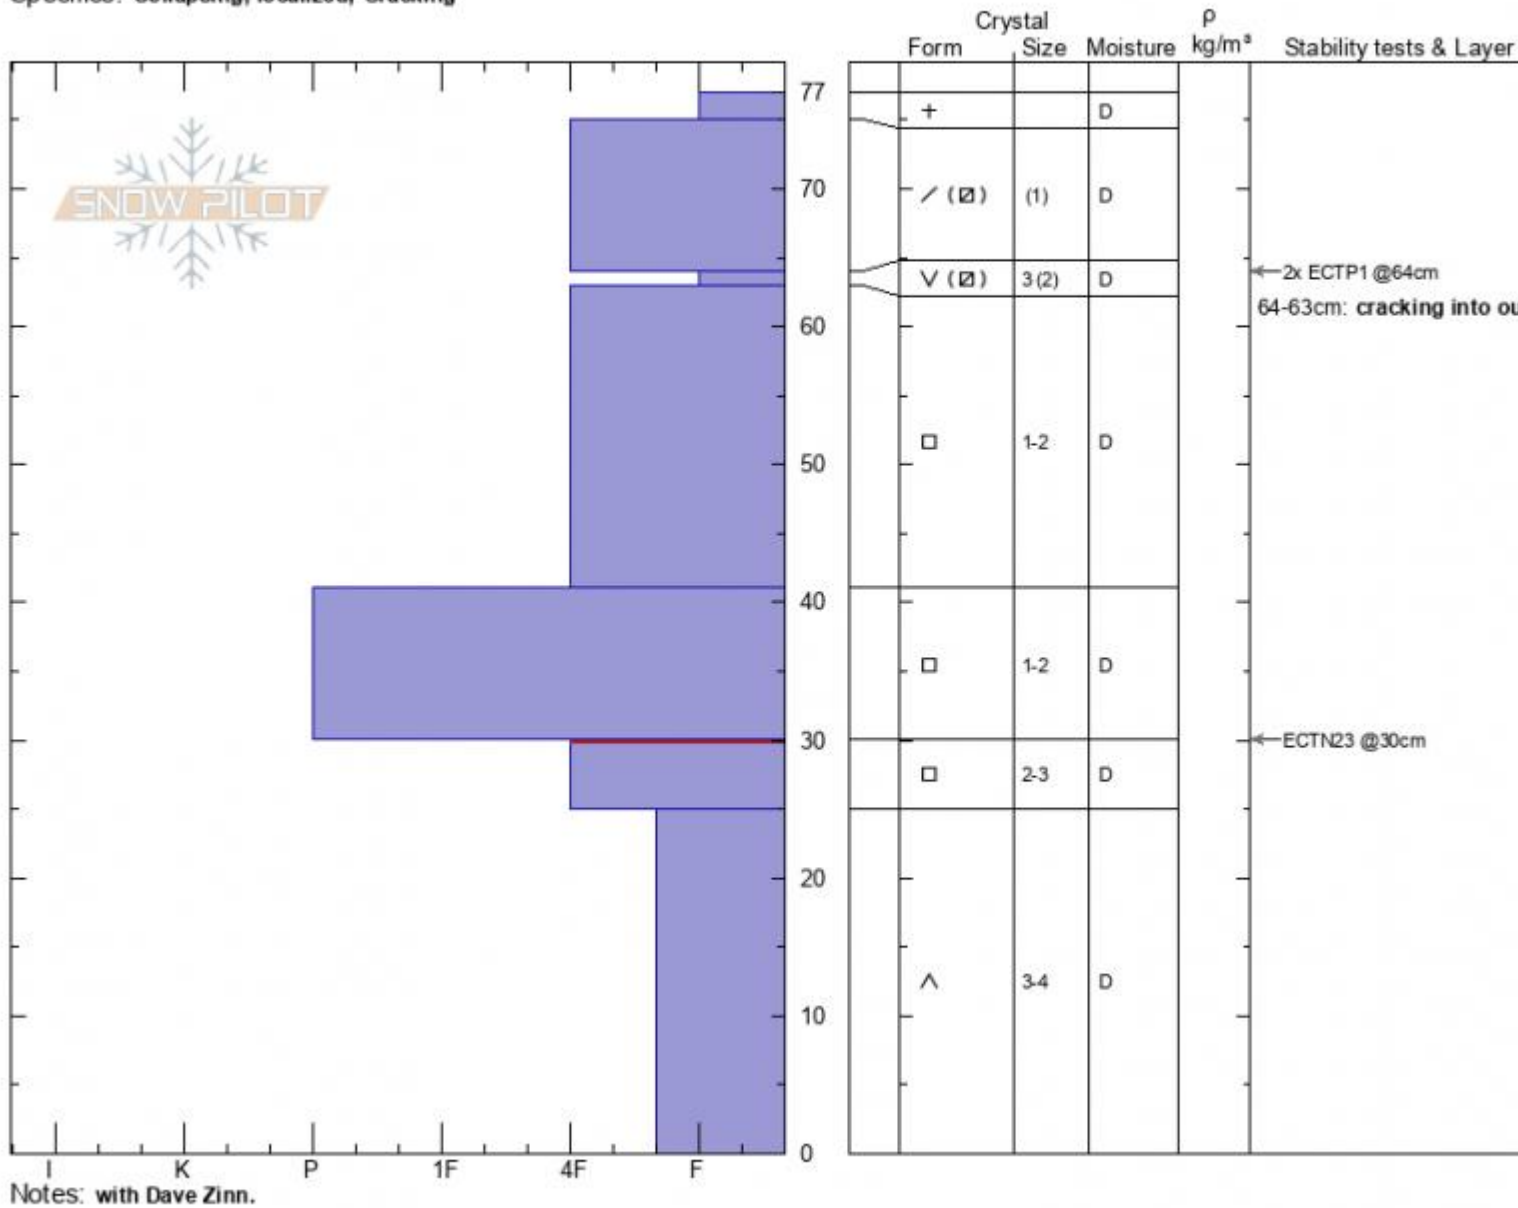

Consolation Hill
Madison Range-S
MT
 Elevation: **9207 ft**
 Aspect: **SE**
 Specifics: **Collapsing, localized; Cracking**

Zach Keskinen
01/25/2021 - 2:05pm
 Co-ord: **44.97256N, -111.27119W**
 Slope Angle: **26°**
 Wind Loading:

Stability:
 Air Temperature: **-11°C**
 Sky Cover: **FEW**
 Precipitation: **NO**
 Wind: **Calm**

HS: **77** Layer Notes:
 PF: **25** 64-63cm: **cracking into our pit**
 30-25cm: **Problematic layer**

Advisory Region
 Southern Madison
 Longitude
 -111.27W
 Latitude
 45.06N
 Southern Madison, 2021-01-25