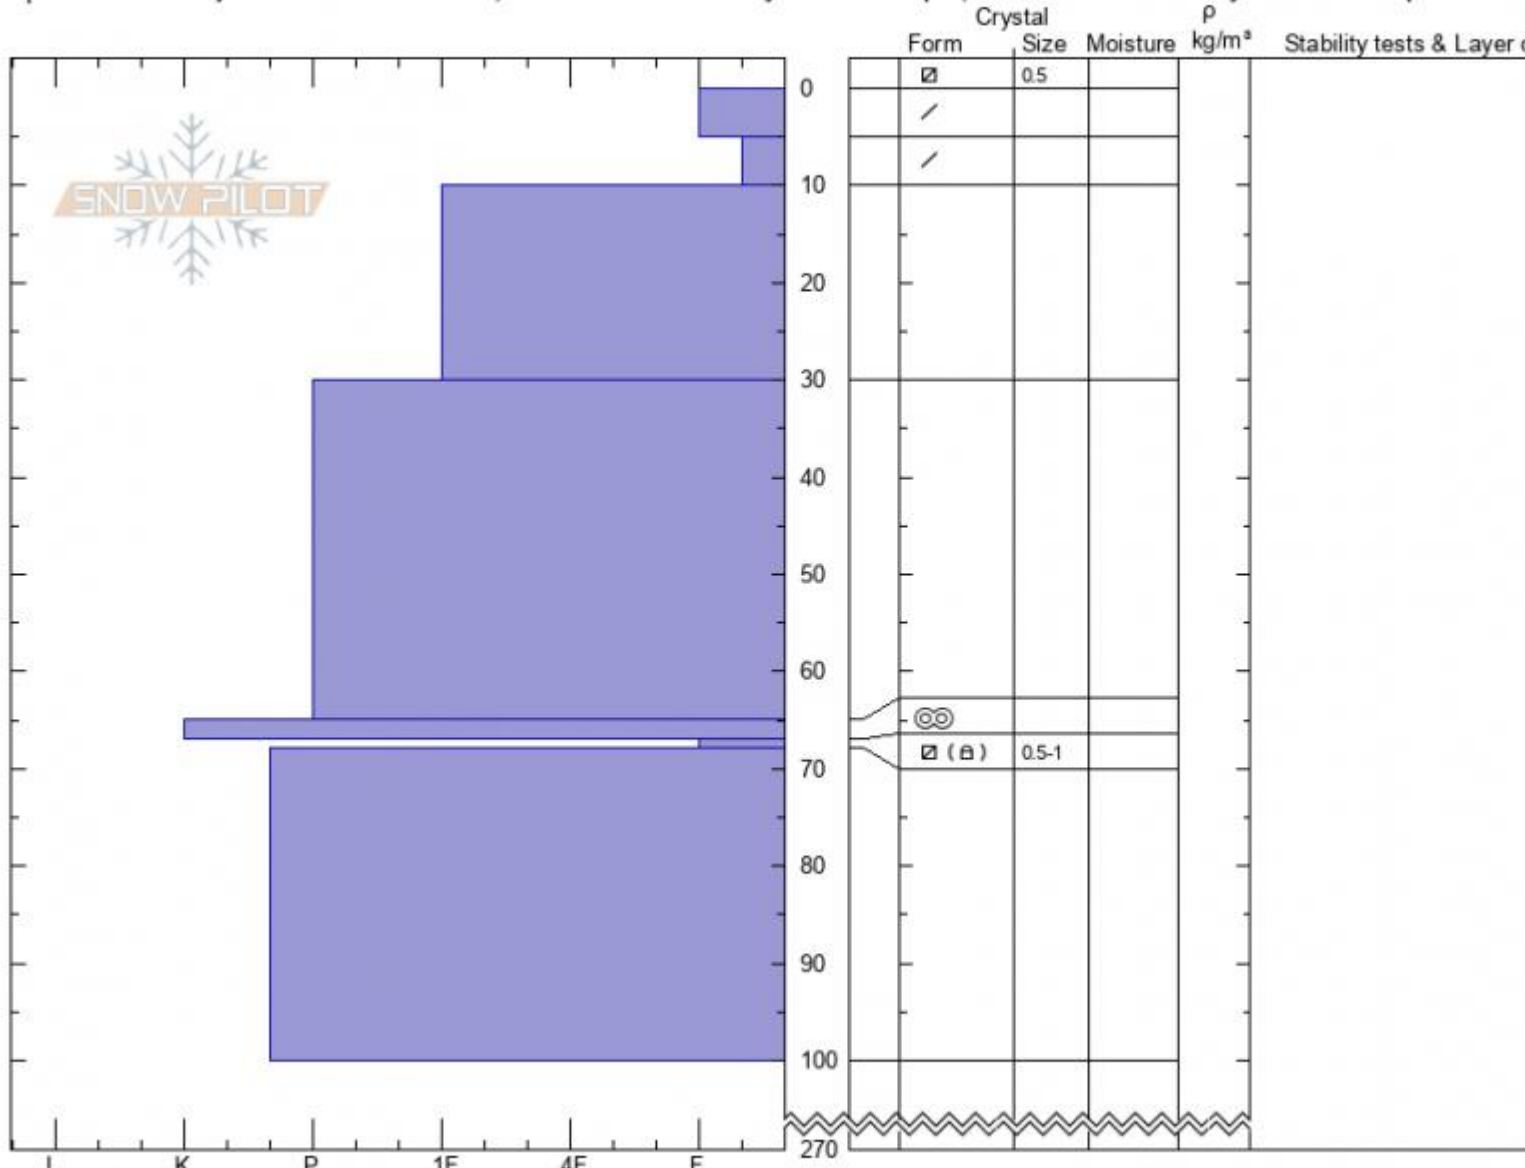

Sheep Mountain  
Cooke City  
MT

Elevation: 9730 ft  
Aspect: 196°

Logan DeMarcus  
01/25/2021 - 11:00am  
Co-ord: 45.06752N, -109.93025W  
Slope Angle: 37°  
Wind Loading: **previous**

Stability: **good**  
Air Temperature: **-11°C**  
Sky Cover: **CLR**  
Precipitation: **NO**  
Wind: **E Light Breeze**

HS: 270 Layer Notes:  
67-68cm: Problematic layer

Specifics: Pit is adjacent to avalanche: crown; Recent avalanche activity on similar slopes; Recent avalanche activity on different slopes

Notes: This pit was dug at the crown of the avalanche reported on the south side of Sheep Mountain. SS-AMu-R1-D2-O. Additional Pit Specifics: S

Advisory Region  
Cooke City  
Longitude  
-109.93W  
Latitude  
45.07N

**Avalanche Details:** [Snowmobile triggered on Sheep Mtn, Cooke City, 2021-01-25](#)