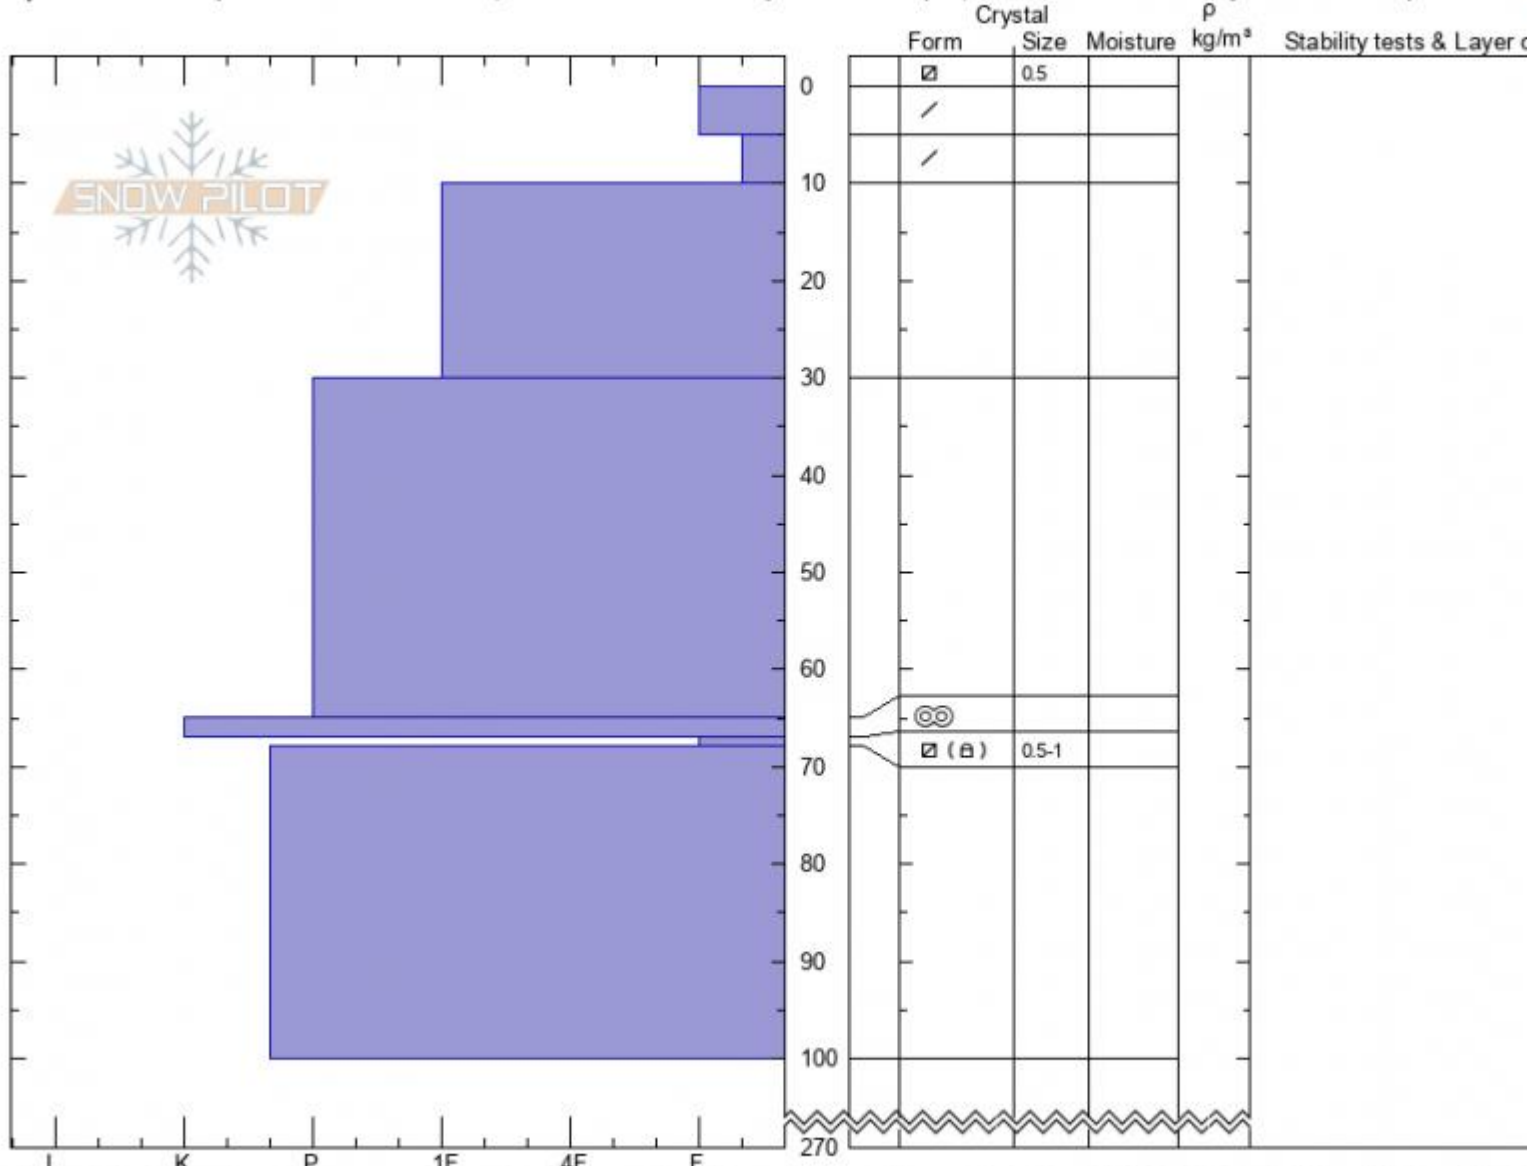

**Sheep Mountain**  
**Cooke City**  
**MT**  
 Elevation: 9730 ft  
 Aspect: 196°

**Logan DeMarcus**  
 01/25/2021 - 11:00am  
 Co-ord: **45.06752N, -109.93025W**  
 Slope Angle: 37°  
 Wind Loading: **previous**

Stability: **good**  
 Air Temperature: **-11°C**  
 Sky Cover: **CLR**  
 Precipitation: **NO**  
 Wind: **E Light Breeze**

HS: 270  
 Layer Notes:  
 67-68cm: **Problematic layer**

Specifics: Pit is adjacent to avalanche: crown; Recent avalanche activity on similar slopes; Recent avalanche activity on different slopes

Notes: This pit was dug at the crown of the avalanche reported on the south side of Sheep Mountain. SS-AMu-R1-D2-O. Additional Pit Specifics: S

Advisory Region  
 Cooke City  
 Longitude  
 -109.93W  
 Latitude  
 45.07N  
**Avalanche Details:** [Snowmobile triggered on Sheep Mtn, Cooke City, 2021-01-25](#)