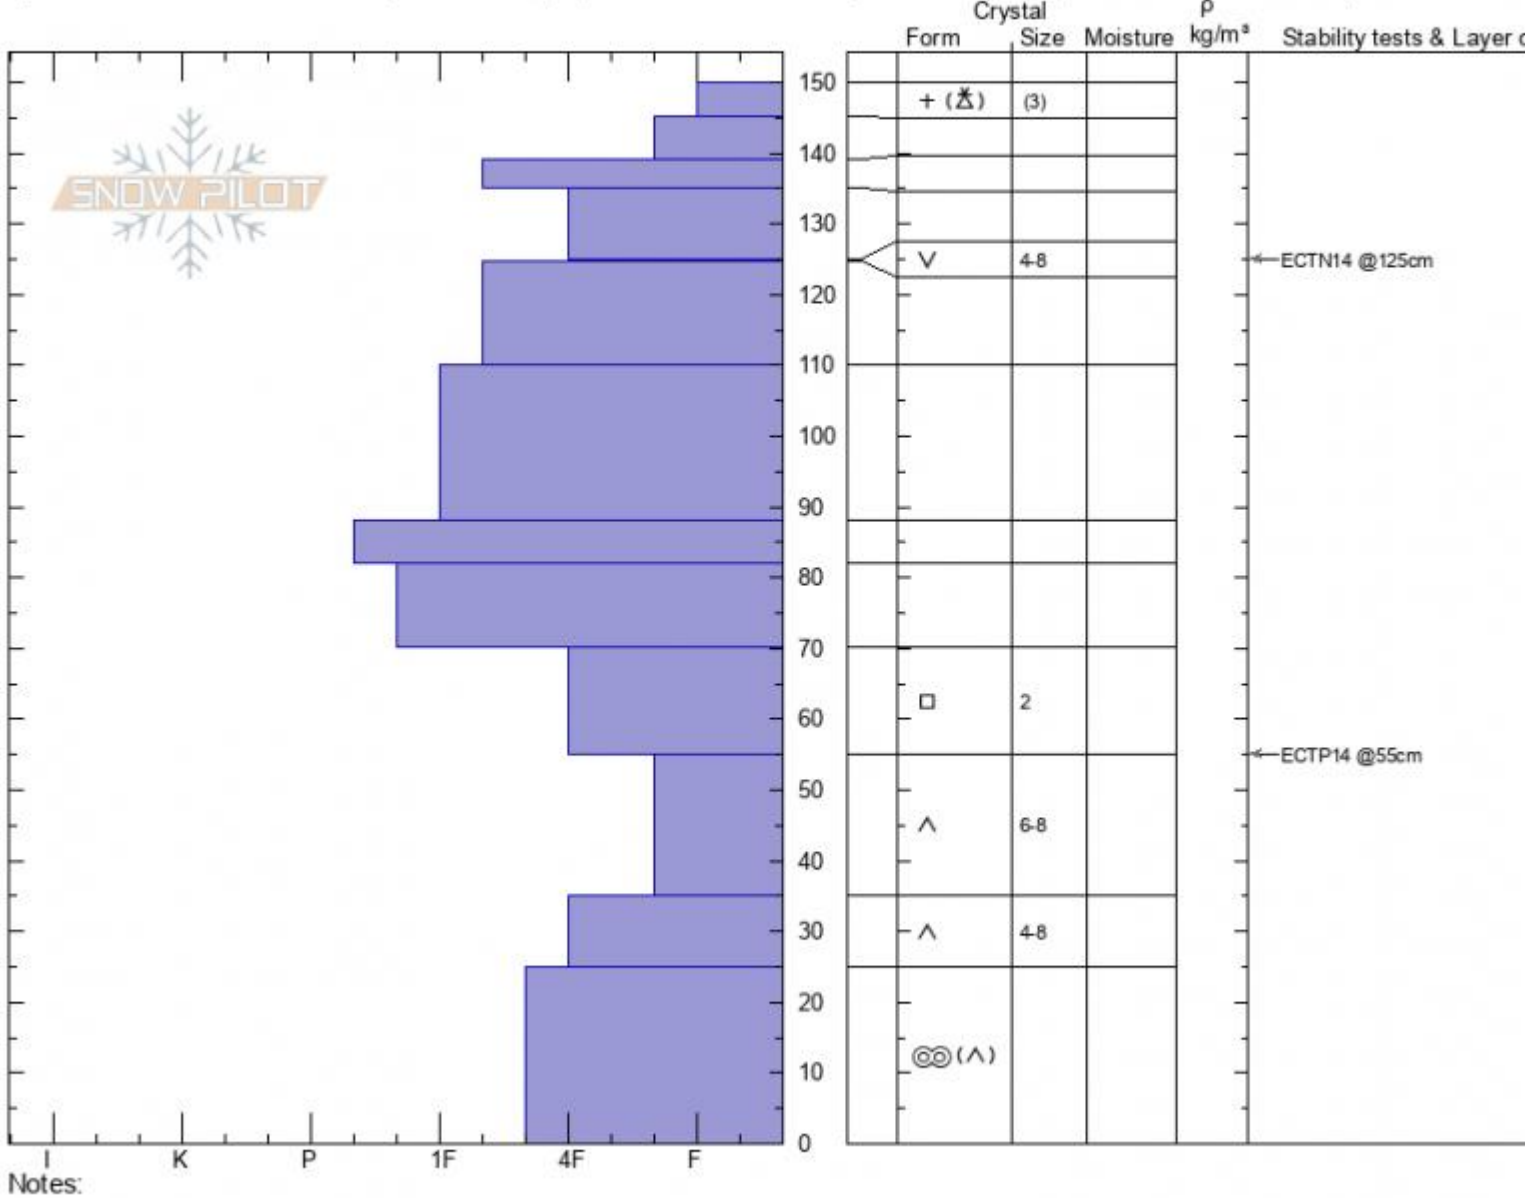

South Fk Muddy Creek
 Madison Range-N
 MT
 Elevation: 9400 ft
 Aspect: 40°
 Specifics: Recent avalanche activity on similar slopes;

Alex Marienthal
 01/21/2021 - 11:00am
 Co-ord: 45.18660N, -111.45838W
 Slope Angle: 33°
 Wind Loading: previous

Stability: **poor**
 Air Temperature:
 Sky Cover: **OVC**
 Precipitation: **S-1**
 Wind: **Calm**

HS: 150 Layer Notes:
 PF: 100 55-35cm: Problematic layer

Specifics: Recent avalanche activity on similar slopes; Recent avalanche activity on different slopes; Snowmobile tracks on slope

Advisory Region
 Northern Madison
 Longitude
 -111.38W
 Latitude
 45.17N
 Northern Madison, 2021-01-21