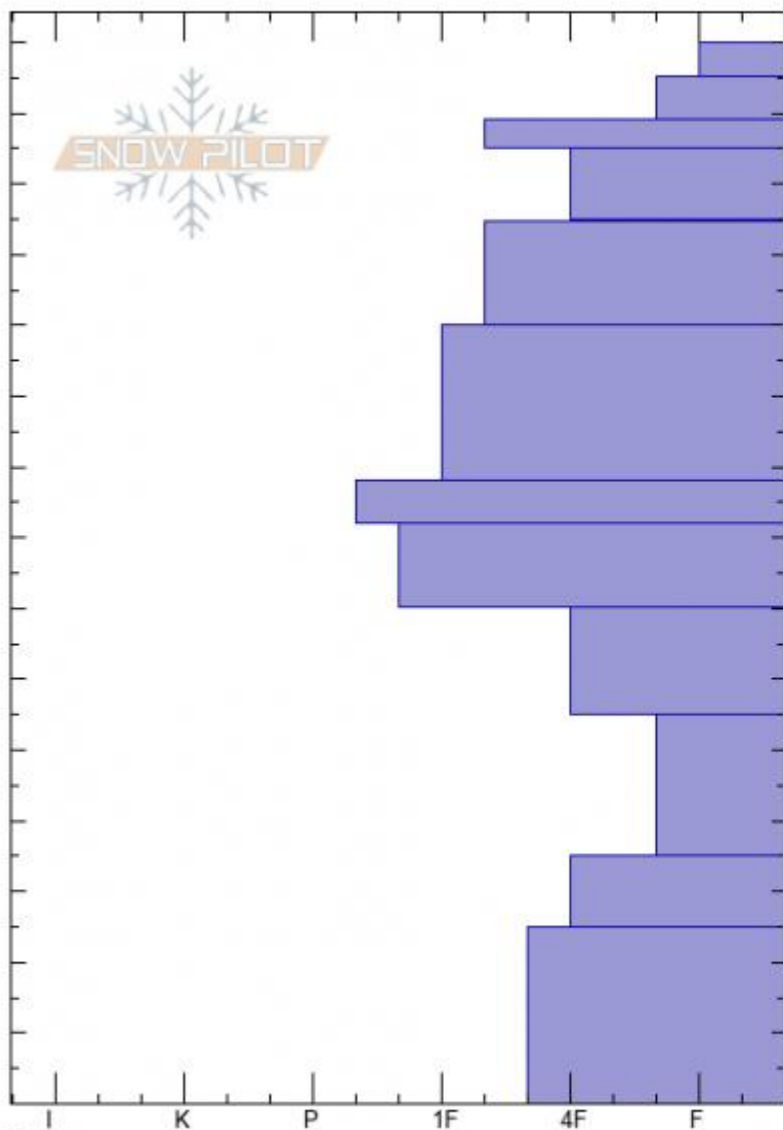

South Fk Muddy Creek
 Madison Range-N
 MT
 Elevation: 9400 ft
 Aspect: 40°
 Specifics: Recent avalanche activity on similar slopes; Recent avalanche activity on different slopes; Snowmobile tracks on slope

Alex Marienthal
 01/21/2021 - 11:00am
 Co-ord: 45.18660N, -111.45838W
 Slope Angle: 33°
 Wind Loading: previous

Stability: **poor**
 Air Temperature:
 Sky Cover: **OVC**
 Precipitation: **S-1**
 Wind: **Calm**

HS: 150 Layer Notes:
 PF: 100 55-35cm: Problematic layer

Crystal Form	Crystal Size	Moisture	ρ kg/m ³	Stability tests & Layer
+ (Z)	(3)			
V	4-8			← ECTN14 @ 125cm
□	2			← ECTP14 @ 55cm
^	6-8			
^	4-8			
⊗ (A)				