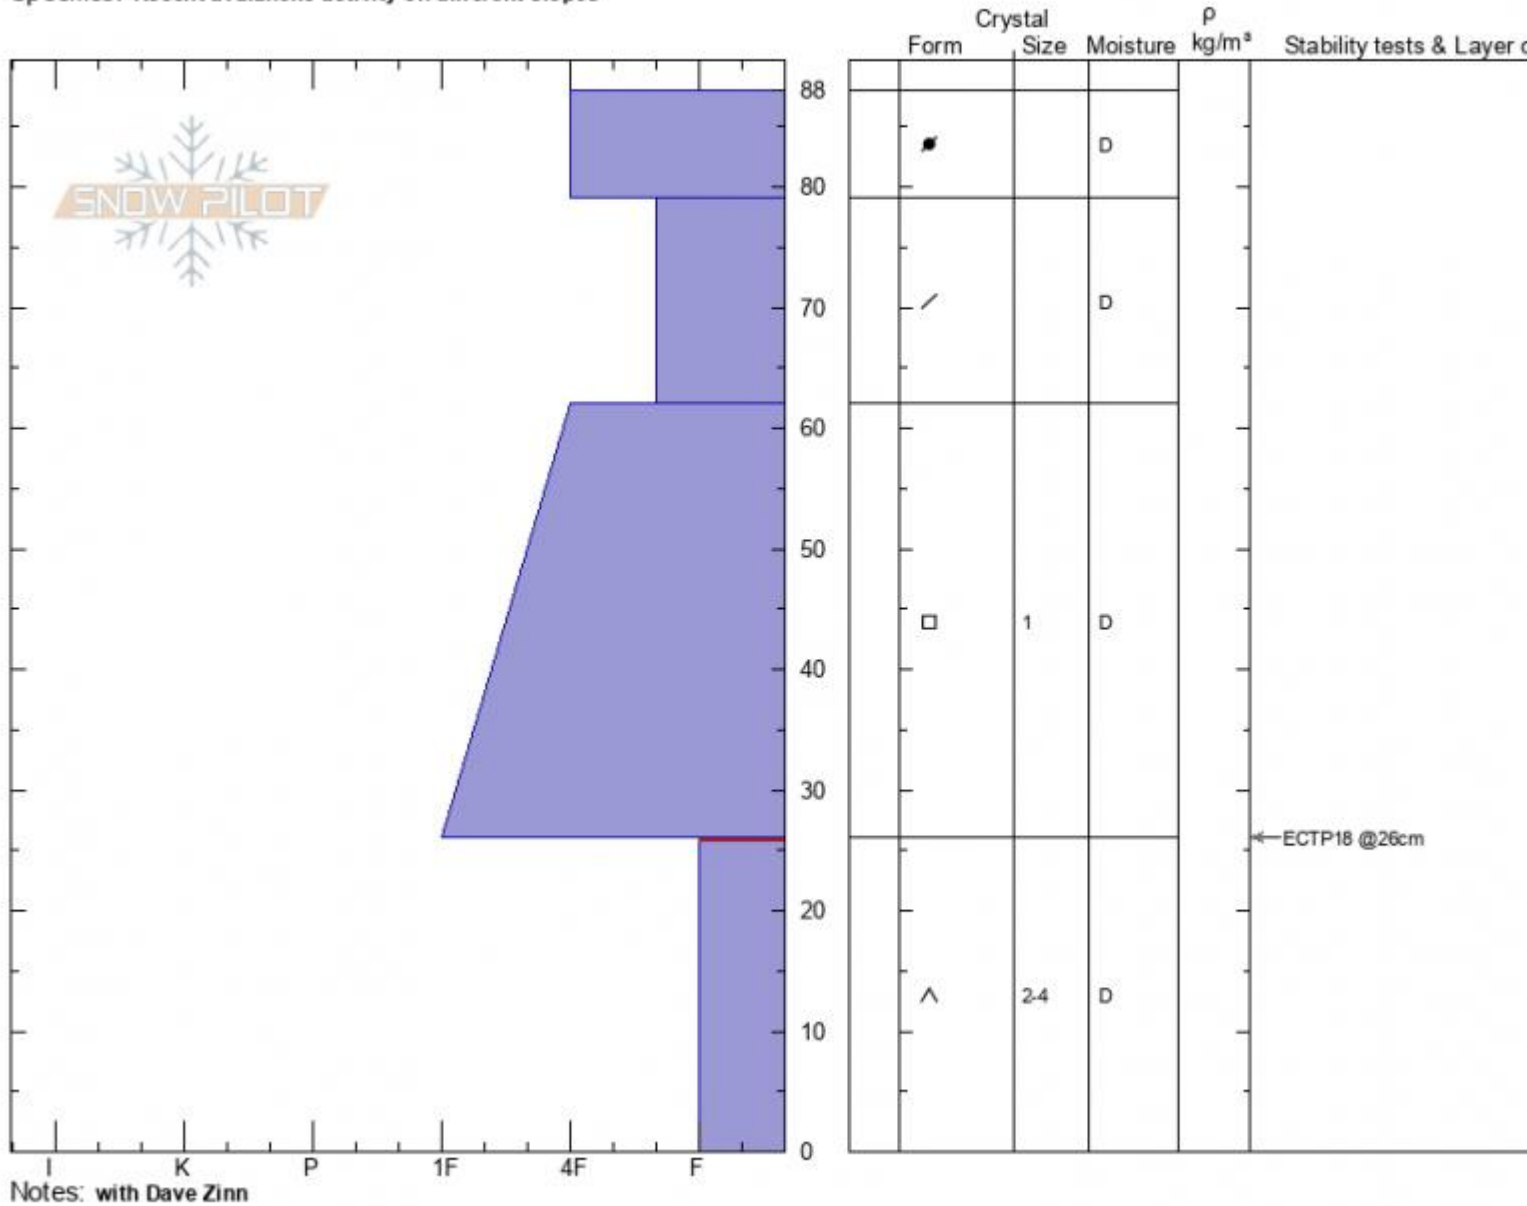

Lightning Creek
 Madison Range-S
 MT
 Elevation: 8800 ft
 Aspect: W
 Specifics: Recent avalanche activity on different slopes

Zach Keskinen
 01/14/2021 - 1:30pm
 Co-ord:
 Slope Angle: 15°
 Wind Loading: no

Stability:
 Air Temperature: -2°C
 Sky Cover: CLR
 Precipitation: NO
 Wind: Calm

HS: 88
 PF: 55
 Layer Notes: 26-0cm: Problematic layer

Advisory Region
 Southern Madison
 Longitude
 -111.27W
 Latitude
 45.06N
 Southern Madison, 2021-01-15