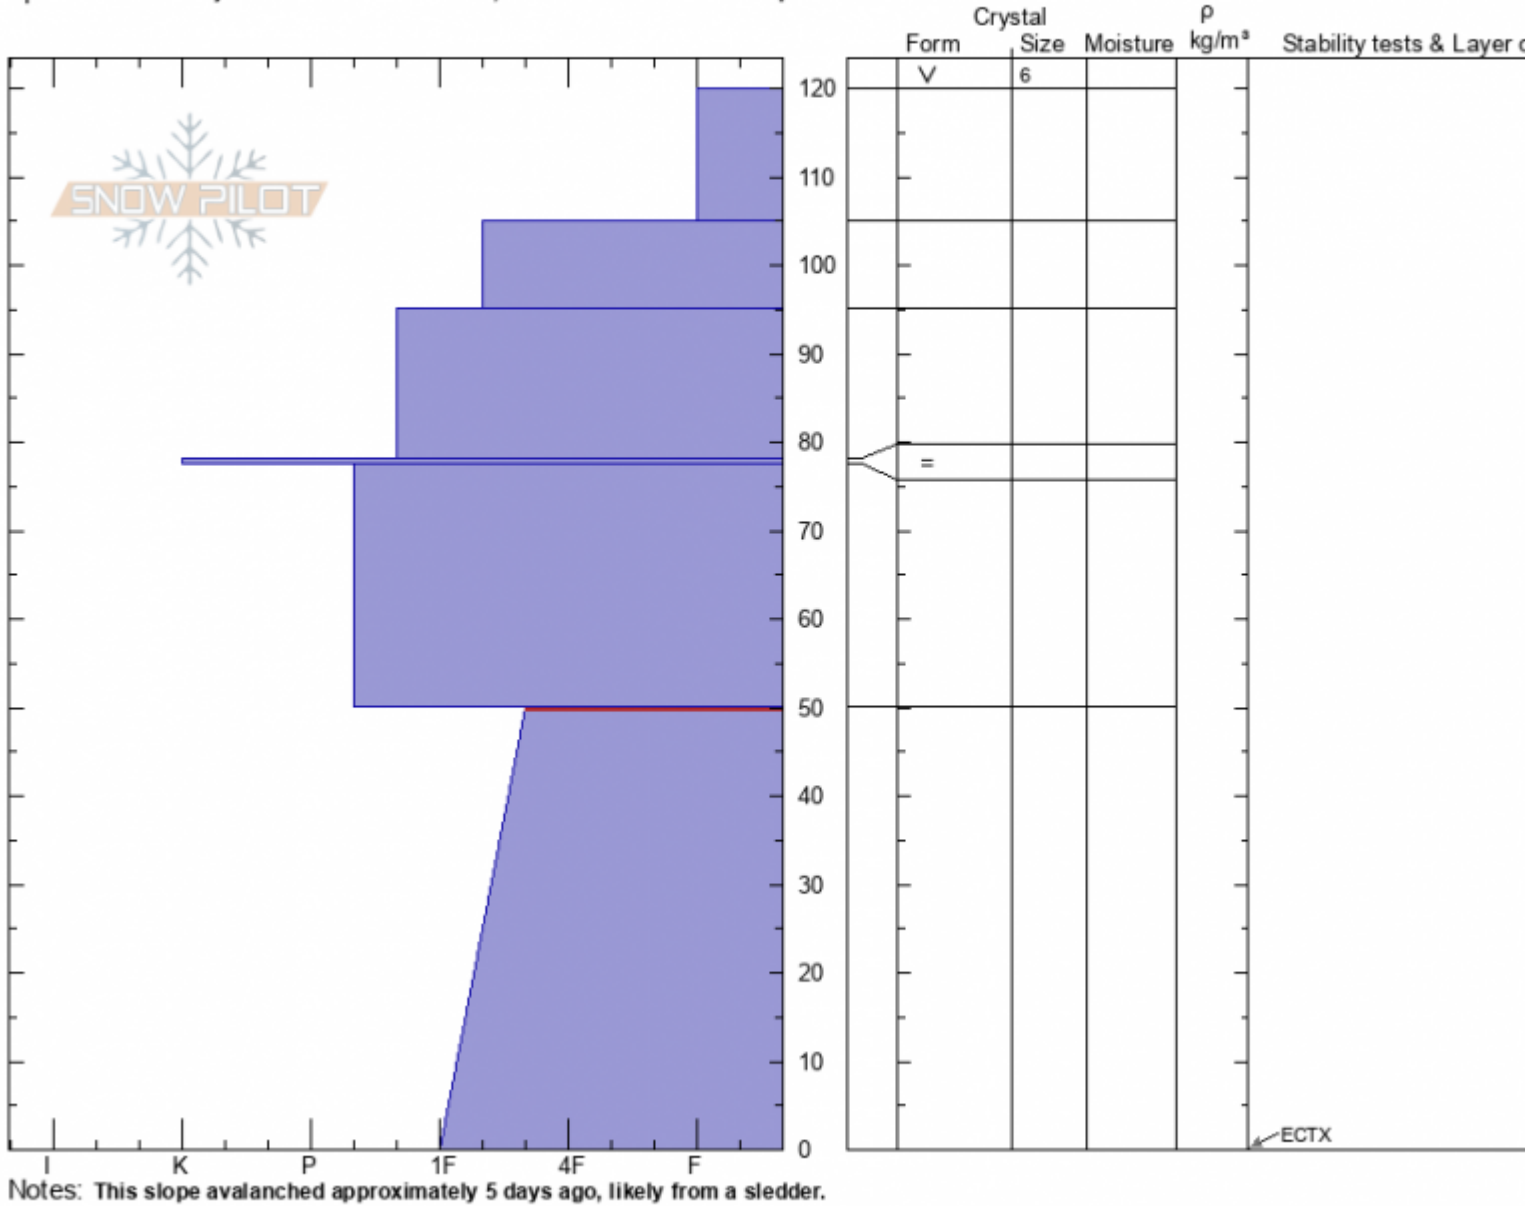

**Ski Hill**  
**Lionhead Range**  
**MT**  
 Elevation: **8060 ft**  
 Aspect: **90°**  
 Specifics: Pit is adjacent to avalanche: crown; Snowmobile tracks on slope

**Doug Chabot-Admin**  
**01/12/2021 - 1:00pm**  
 Co-ord: **44.70364N, -111.29736W**  
 Slope Angle: **30°**  
 Wind Loading:

Stability:  
 Air Temperature: **-7°C**  
 Sky Cover: **FEW**  
 Precipitation: **NO**  
 Wind: **Calm**

HS: **120** Layer Notes:  
 50-0cm: **Problematic layer**

Advisory Region  
 Lionhead Range  
 Longitude  
 -111.29W  
 Latitude  
 44.70N

**Forecast link:** [GNFAC Avalanche Forecast for Wed Jan 13, 2021](#)  
 Lionhead Range, 2021-01-12