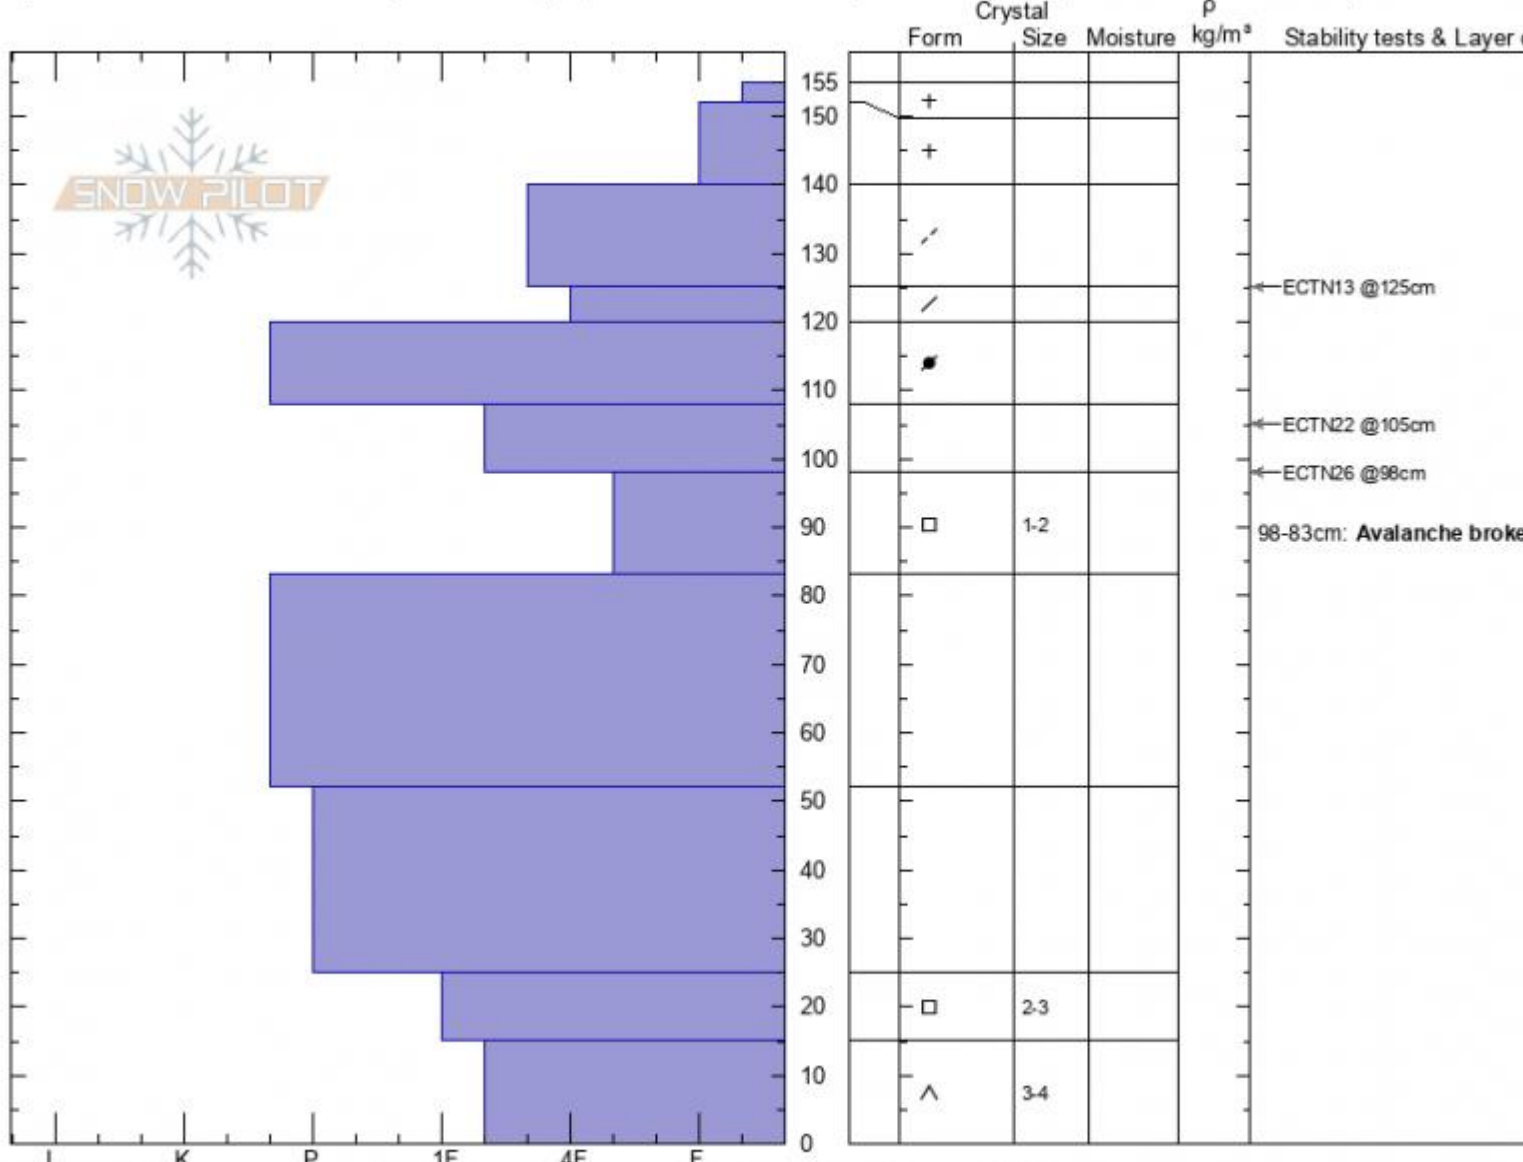

Beaver Creek Crown
 Madison Range-N
 MT
 Elevation: 9400 ft
 Aspect: 5°

Ian Hoyer
 01/08/2021 - 12:00pm
 Co-ord: 45.16978N, -111.36992W
 Slope Angle: 37°
 Wind Loading: **previous**

Stability: **poor**
 Air Temperature: 19°F
 Sky Cover: **FEW**
 Precipitation: **NO**
 Wind: **Calm**

HS: 155 Layer Notes:
 98-83cm: **Avalanche broke on b**
 98-83cm: **Problematic layer**

Specifics: Recent avalanche activity on similar slopes; Recent avalanche activity on different slopes; Snowmobile tracks on slope

Notes: Dug in the crown of an avalanche triggered by a snowmobiler the previous afternoon (1/7/21).

Advisory Region
 Northern Madison
 Longitude
 -111.38W
 Latitude
 45.17N

Avalanche Details: [Rider triggered large, wide slide on Buck Ridge](#)
 Northern Madison, 2021-01-08