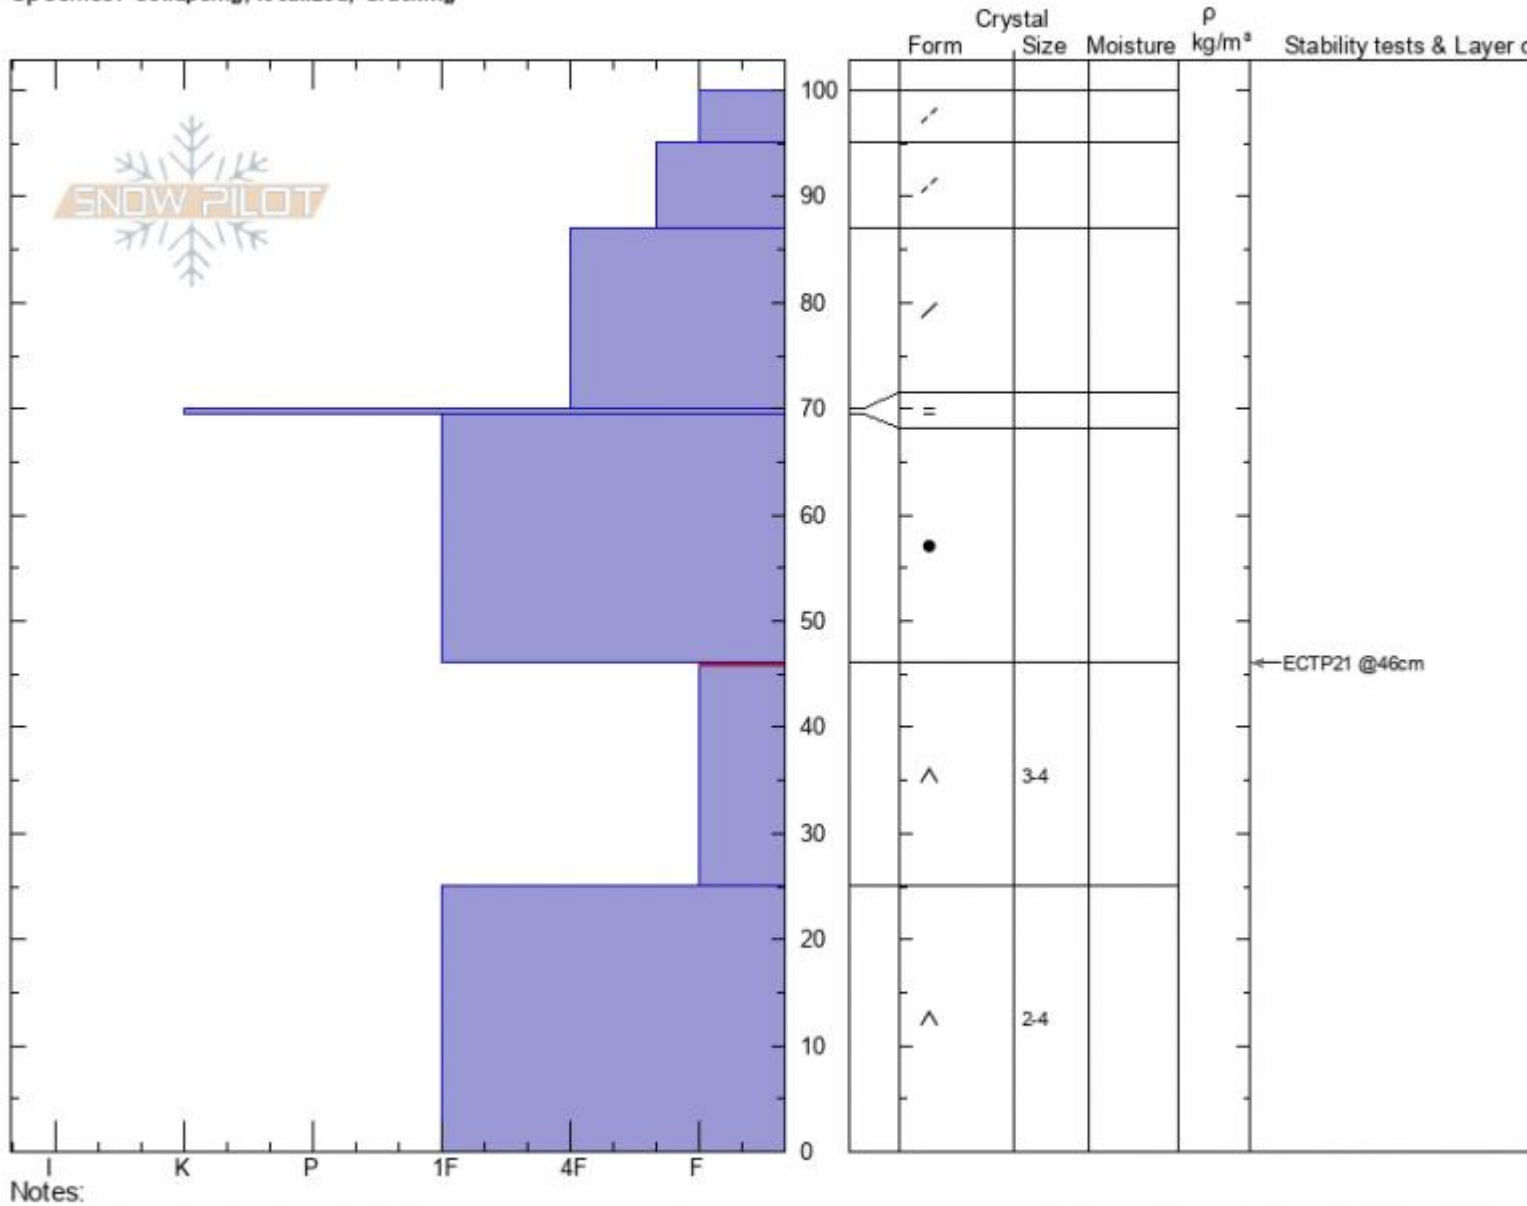

Lionhead Ridge
Lionhead Range
MT
 Elevation: **8694 ft**
 Aspect: **20°**
 Specifics: **Collapsing, localized; Cracking**

Dave Zinn
01/04/2021 - 12:30pm
 Co-ord: **44.70771N, -111.30659W**
 Slope Angle: **22°**
 Wind Loading: **previous**

Stability: **poor**
 Air Temperature:
 Sky Cover: **OVC**
 Precipitation: **S-1**
 Wind: **W Moderate**

HS: **100** Layer Notes:
 PF: **95** 46-25cm: **Problematic layer**

Advisory Region
 Lionhead Range
 Longitude
 -111.32W
 Latitude
 44.71N
 Lionhead Range, 2021-01-04