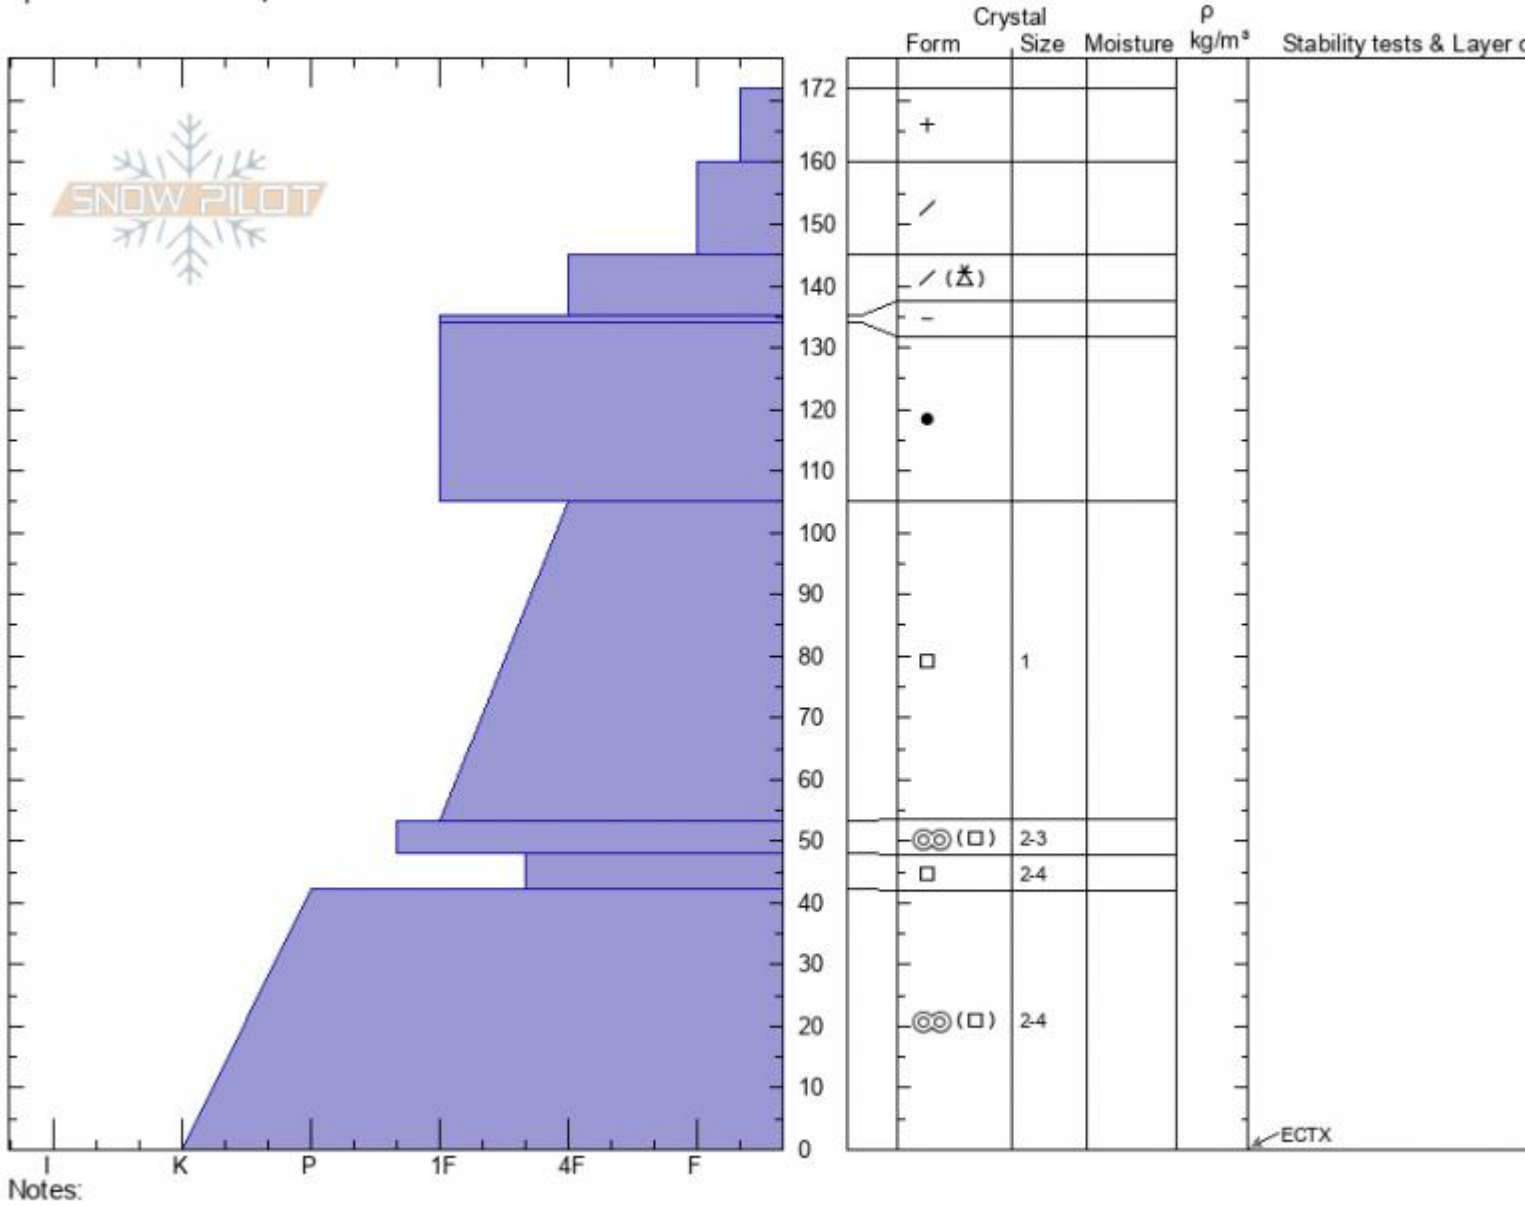

Republic Ridgeline
Cooke City
MT
 Elevation: **9350 ft**
 Aspect: **120°**
 Specifics: **We skied slope**

Dave Zinn
12/31/2020 - 12:00pm
 Co-ord: **44.98516N, -109.95588W**
 Slope Angle: **30°**
 Wind Loading: **no**

Stability: **very_good** HS: **172** Layer Notes:
 Air Temperature:
 Sky Cover: **OVC**
 Precipitation: **S1**
 Wind: **Calm**

Advisory Region
 Cooke City
 Longitude
 -109.94W
 Latitude
 44.99N
 Cooke City, 2021-01-01