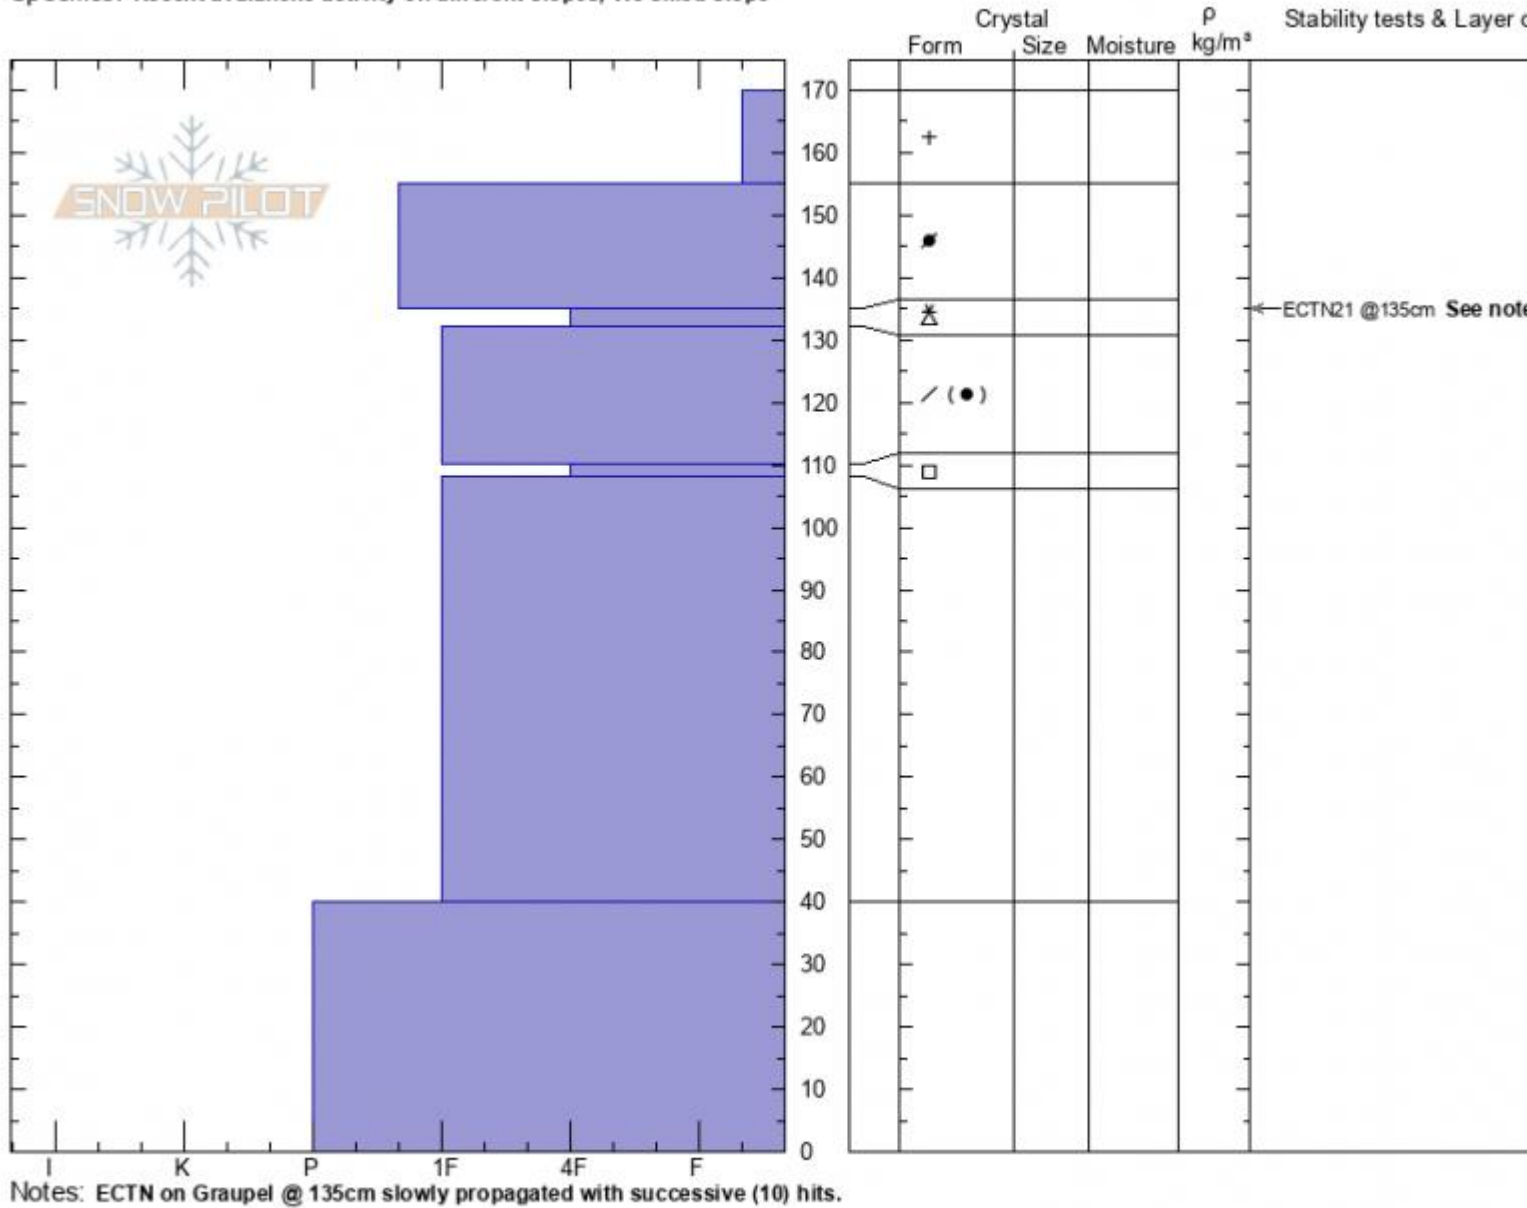

**Wolverine Pk Shoulder**  
**Cooke City**  
**MT**  
 Elevation: **9509 ft**  
 Aspect: **70°**  
 Specifics: Recent avalanche activity on different slopes; We skied slope

**Alex Marienthal**  
**12/29/2020 - 10:45am**  
 Co-ord: **45.05552N, -110.02067W**  
 Slope Angle: **29°**  
 Wind Loading: **previous**

Stability: **Good**  
 Air Temperature:  
 Sky Cover: **CLR**  
 Precipitation: **NO**  
 Wind: **Calm**

HS: **170** Layer Notes:

Advisory Region  
 Cooke City  
 Longitude  
 -110.01W  
 Latitude  
 45.05N  
 Cooke City, 2020-12-29