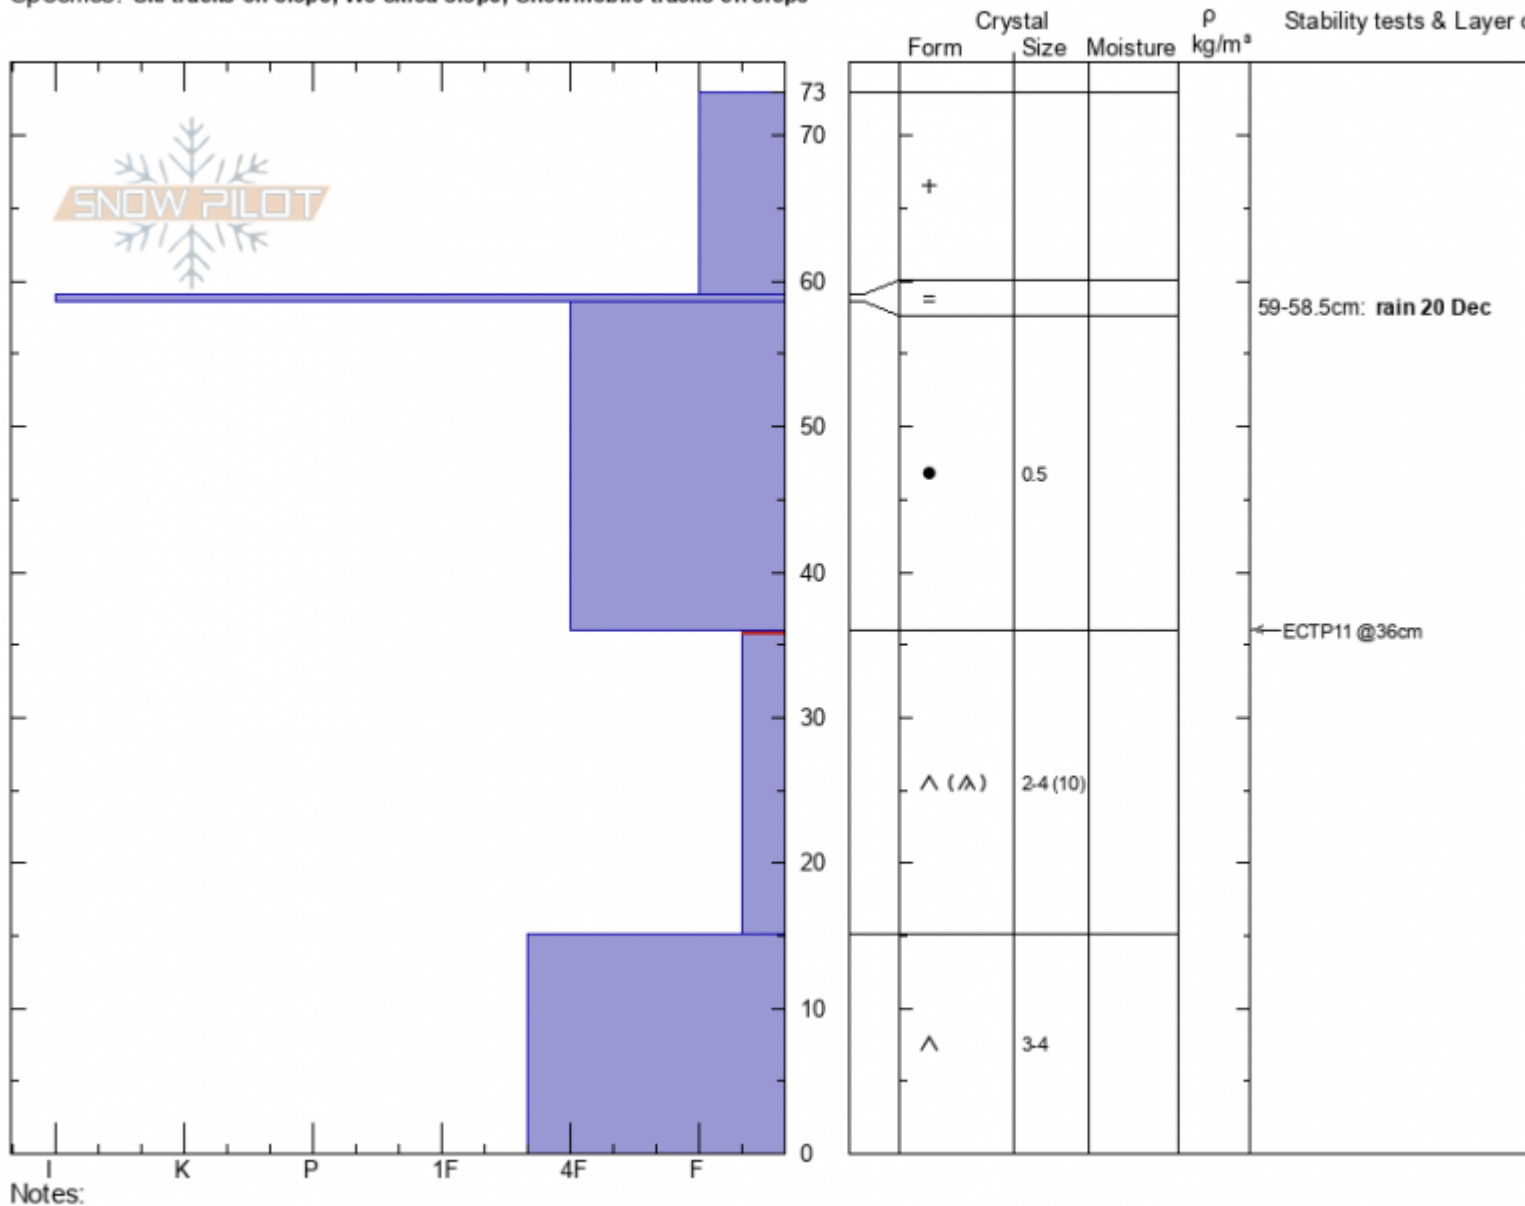

Above Ski Hill
 Lionhead Range
 MT
 Elevation: 8139 ft
 Aspect: 80°
 Specifics: Ski tracks on slope; We skied slope; Snowmobile tracks on slope

Doug Chabot-Admin
 12/27/2020 - 10:45am
 Co-ord: 44.70351N, -111.29839W
 Slope Angle: 26°
 Wind Loading: no

Stability: **Poor**
 Air Temperature: **-9°C**
 Sky Cover: **BKN**
 Precipitation: **NO**
 Wind: **Calm**

HS: **73** Layer Notes:
 59-58.5cm: rain 20 Dec
 36-15cm: Problematic layer

Advisory Region
 Lionhead Range
 Longitude
 -111.29W
 Latitude
 44.70N
 Lionhead Range, 2020-12-27