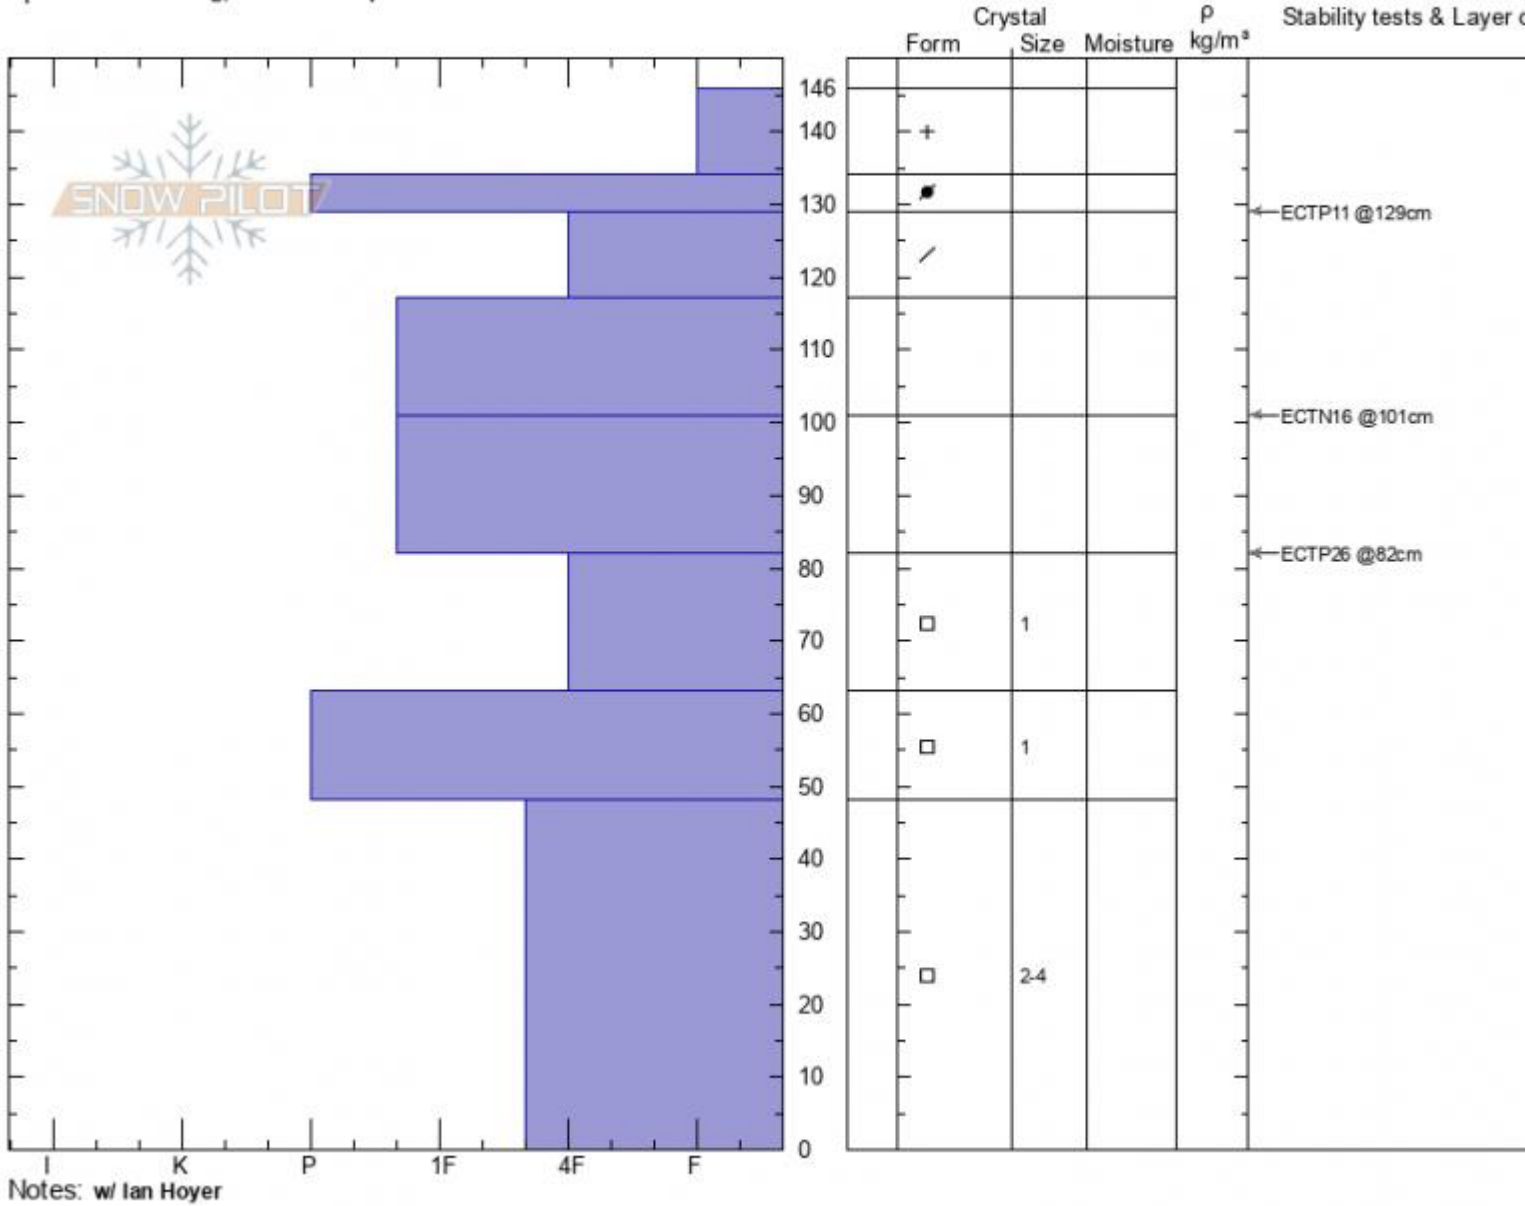

Upper Throne
 Bridger Range
 MT
 Elevation: 8437 ft
 Aspect: 60°
 Specifics: Cracking; We skied slope

Alex Marienthal
 12/26/2020 - 12:20am
 Co-ord: 45.88212N, -110.95452W
 Slope Angle: 30°
 Wind Loading: previous

Stability:
 Air Temperature:
 Sky Cover: OVC
 Precipitation: S-1
 Wind: Calm

HS: 146 Layer Notes:
 PF: 20
 PS: 10

Advisory Region
 Bridger Range
 Longitude
 -110.95W
 Latitude
 45.88N
 Bridger Range, 2020-12-26