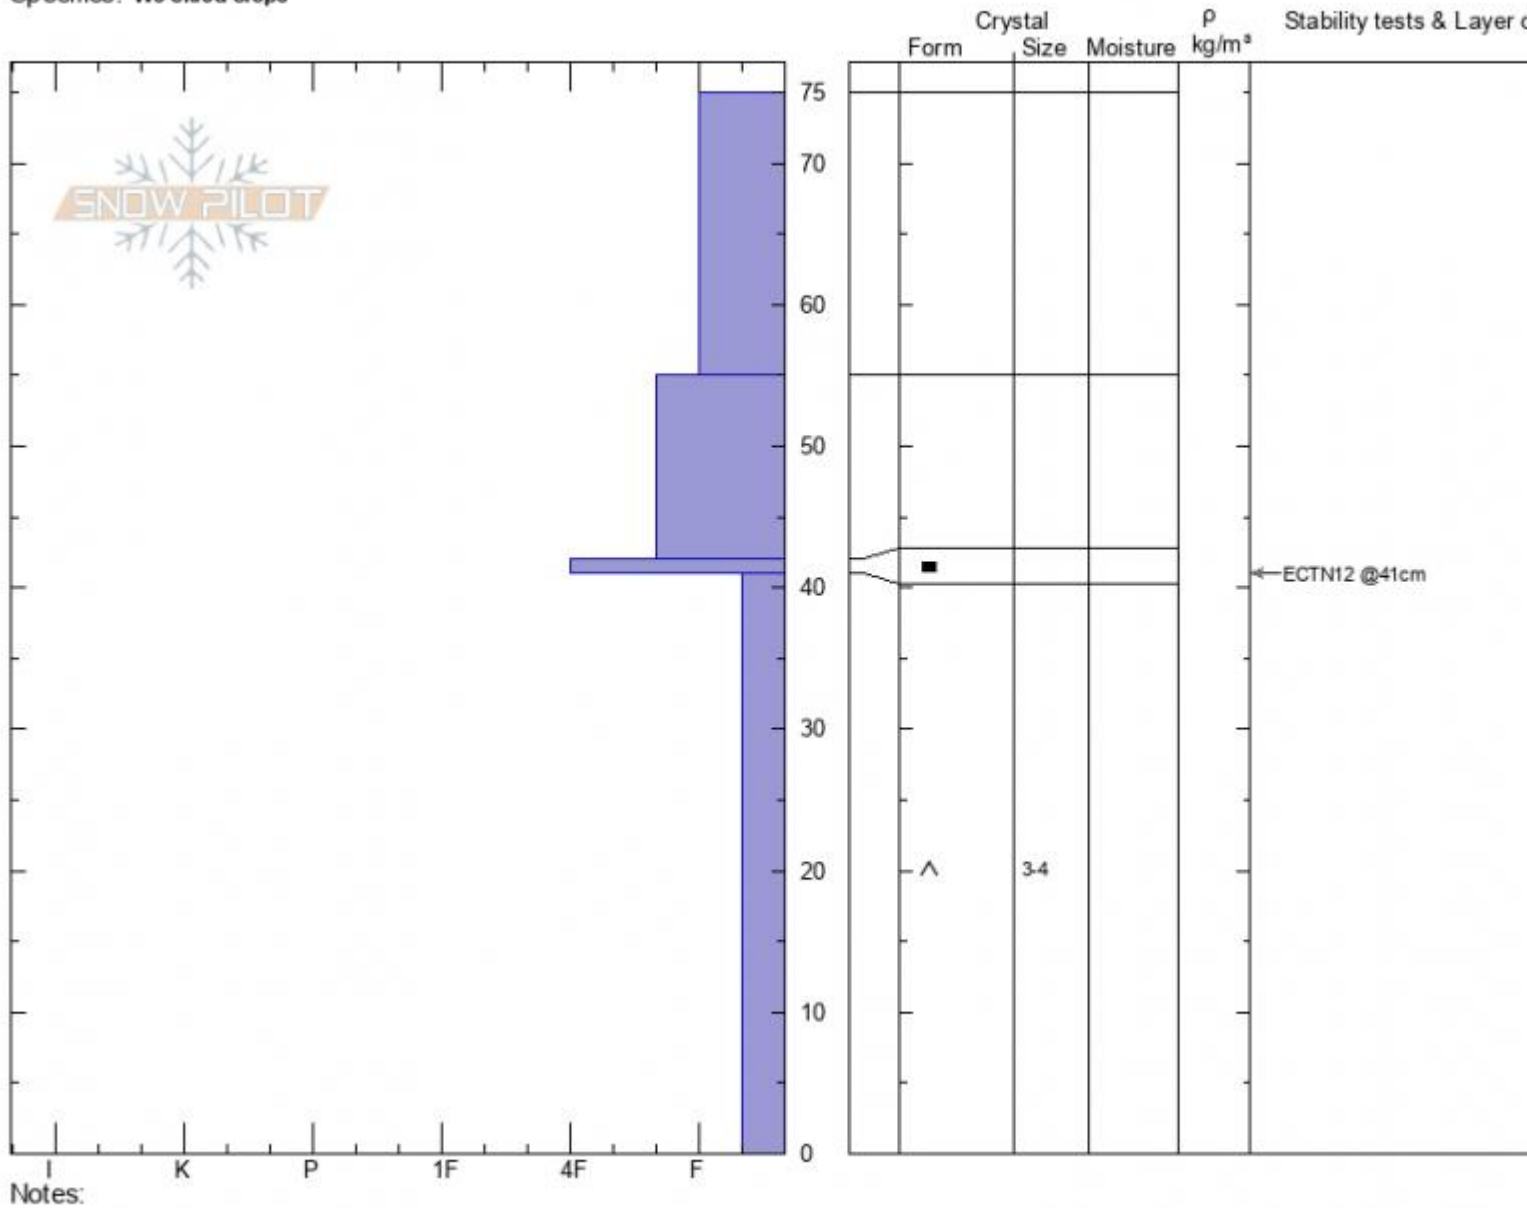

Bear Basin
Madison Range-N
MT
 Elevation: **8800 ft**
 Aspect: **90°**
 Specifics: **We skied slope**

Spencer Jonas
12/25/2020 - 12:30pm
 Co-ord: **45.32465N, -111.37862W**
 Slope Angle: **30°**
 Wind Loading:

Stability: **CLR**
 Air Temperature:
 Sky Cover: **CLR**
 Precipitation: **NO**
 Wind: **Calm**

HS: **75** Layer Notes:
 PF: **75**
 PS: **35**

Advisory Region
 Northern Gallatin
 Longitude
 -111.38W
 Latitude
 45.35N
 Northern Gallatin, 2020-12-26