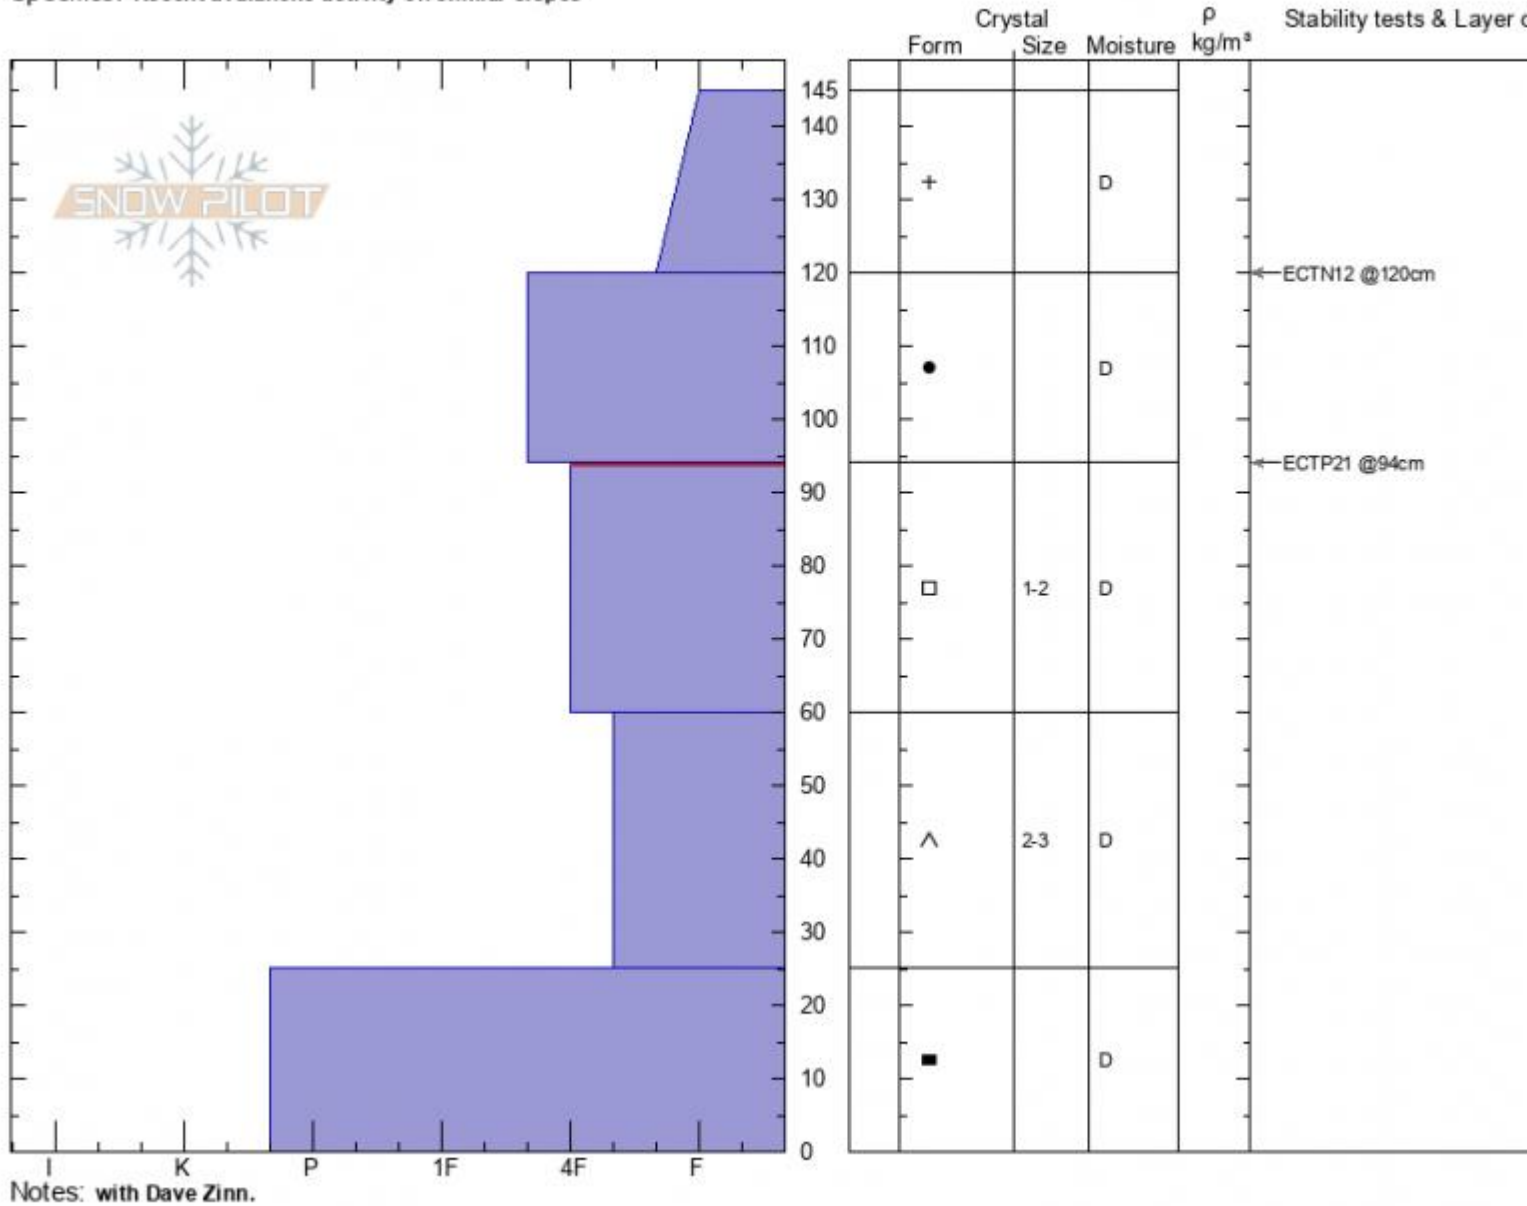

**Divide Basin**  
**Gallatin Range-N**  
**MT**  
 Elevation: **9000 ft**  
 Aspect: **NE**  
 Specifics: Recent avalanche activity on similar slopes

**Zach Keskinen**  
**12/23/2020 - 12:26pm**  
 Co-ord: **45.38240N, -110.95917W**  
 Slope Angle: **12°**  
 Wind Loading: **previous**

Stability:  
 Air Temperature: **-13°C**  
 Sky Cover: **FEW**  
 Precipitation: **NO**  
 Wind: **SE Light Breeze**

HS: **145** Layer Notes:  
 PF: **100** 94-60cm: **Problematic layer**

Advisory Region  
 Northern Gallatin  
 Longitude  
 -110.97W  
 Latitude  
 45.39N  
 Northern Gallatin, 2020-12-23