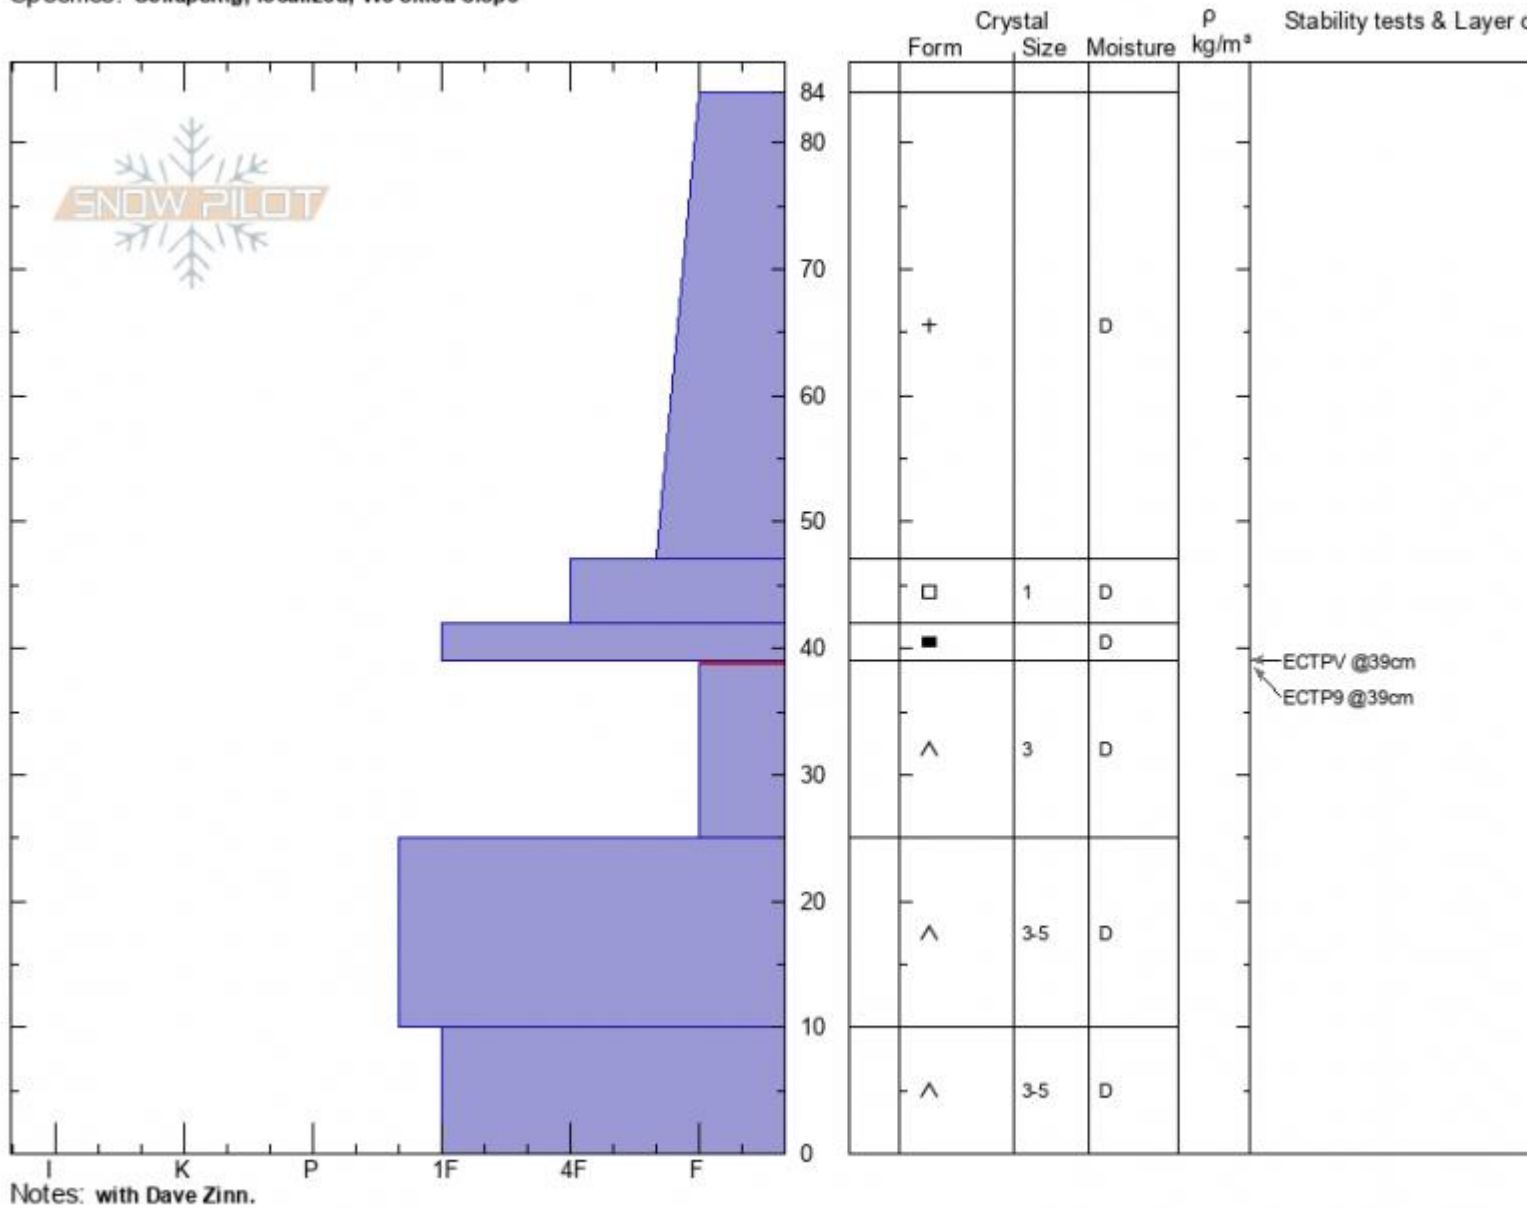

**Divide Cirque**  
**Gallatin Range-N**  
**MT**  
 Elevation: **9178 ft**  
 Aspect: **S**  
 Specifics: **Collapsing, localized; We skied slope**

**Zach Keskinen**  
**12/23/2020 - 1:07pm**  
 Co-ord: **45.38814N, -110.96741W**  
 Slope Angle: **12°**  
 Wind Loading: **no**

Stability:  
 Air Temperature: **-13°C**  
 Sky Cover: **CLR**  
 Precipitation: **NO**  
 Wind: **Calm**

HS: **84**    Layer Notes:  
 PF: **60**    39-25cm: **Problematic layer**

Snowpit from the slope where we triggered a whump in Divide Cirque

Advisory Region  
 Northern Gallatin  
 Longitude  
 -110.97W  
 Latitude  
 45.39N