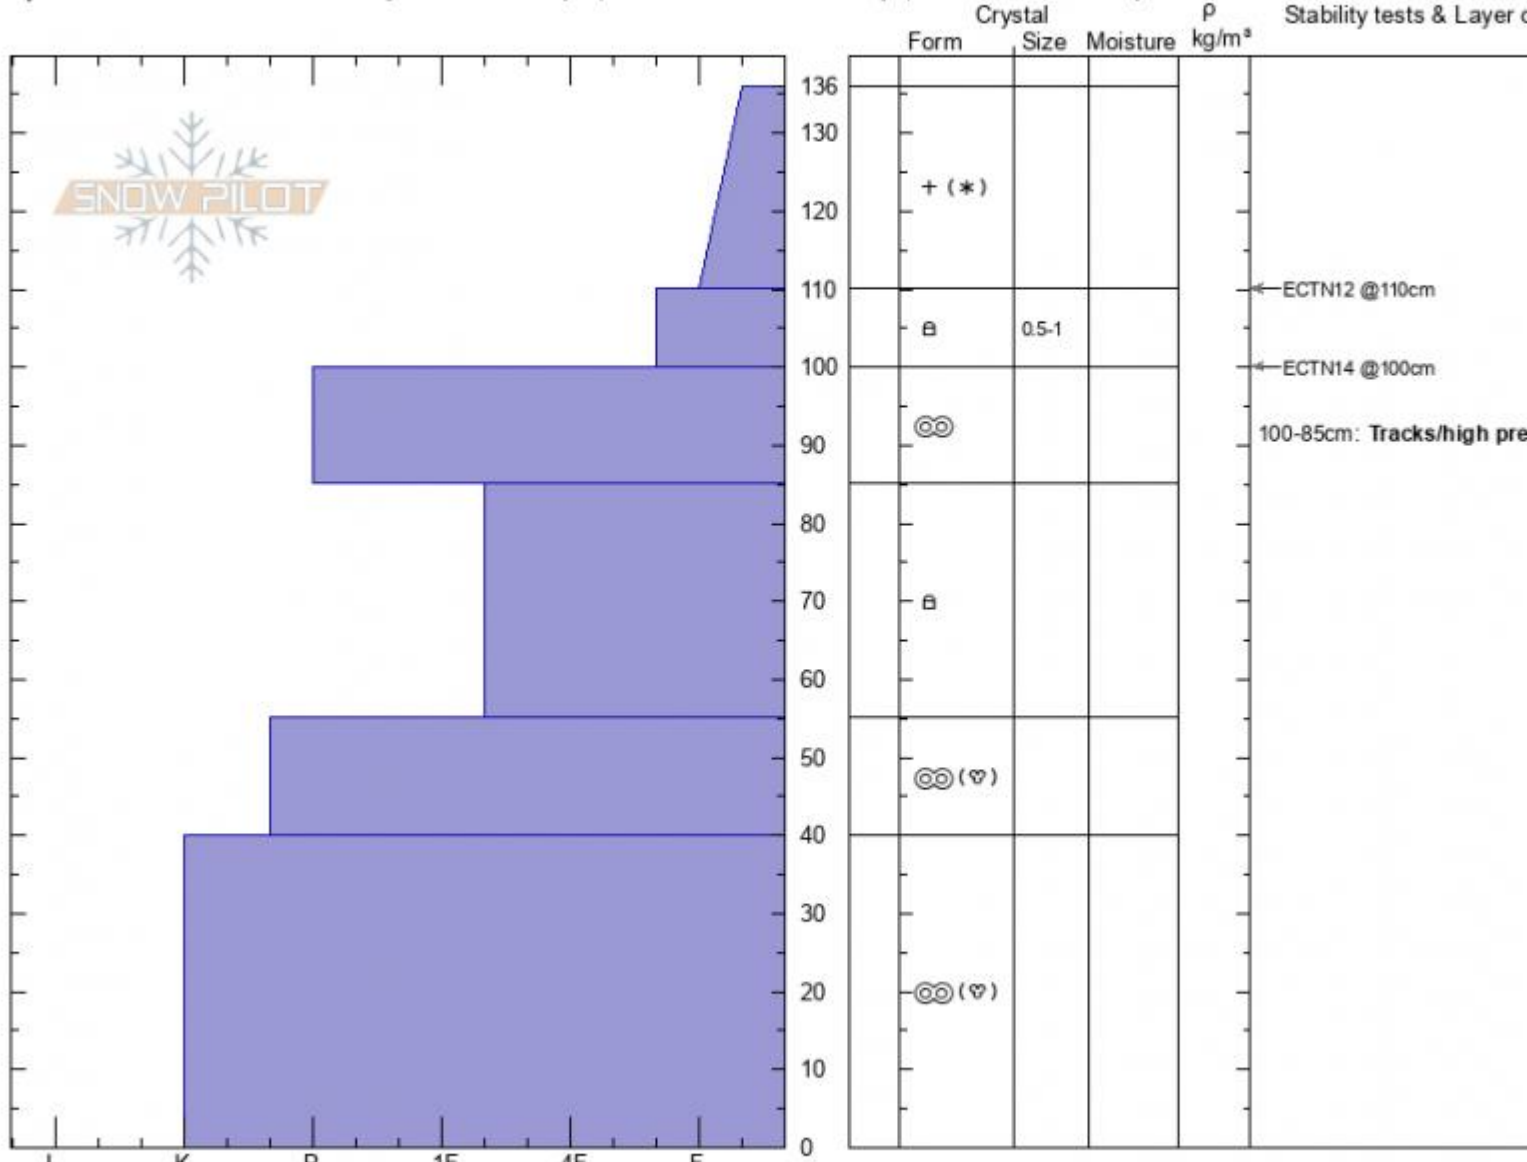

**Lulu Pass**  
**Cooke City**  
**MT**  
 Elevation: **9911 ft**  
 Aspect: **194°**

**Alex Marienthal**  
**12/18/2020 - 2:00pm**  
 Co-ord: **45.07185N, -109.95613W**  
 Slope Angle: **28°**  
 Wind Loading: **no**

Stability: **Good**  
 Air Temperature:  
 Sky Cover: **OVC**  
 Precipitation: **S-1**  
 Wind: **Calm**

HS: **136** Layer Notes:  
 136-110cm: **Problematic layer**  
 100-85cm: **Tracks/high pressure**

Specifics: Recent avalanche activity on different slopes; Snowmobile tracks on slope; We snowmobiled slope

Notes: Natural and snowmachine triggered D1 slabs on wind-loaded slopes yesterday (12/17).

Advisory Region  
 Cooke City  
 Longitude  
 -109.96W  
 Latitude  
 45.07N  
 Cooke City, 2020-12-19