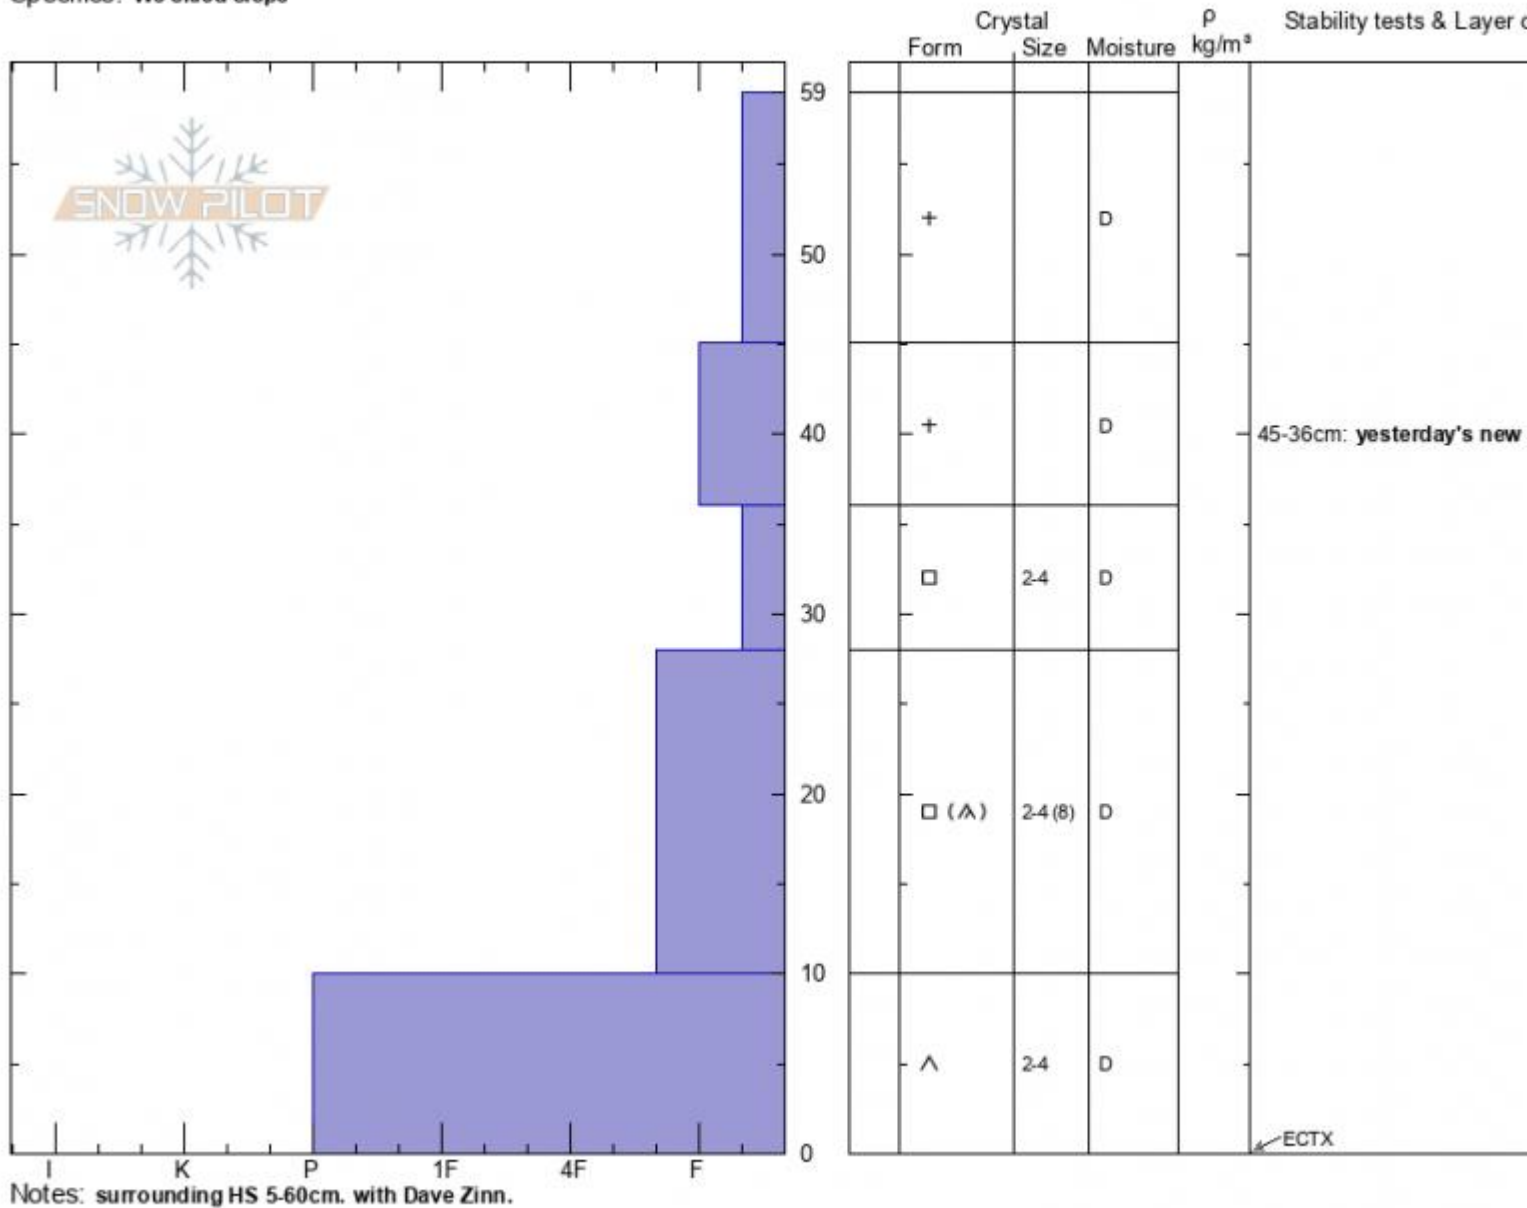

Beehive West Face
Madison Range-N
MT
 Elevation: **9200 ft**
 Aspect: **W**
 Specifics: **We skied slope**

Zach Keskinen
12/14/2020 - 11:15am
 Co-ord: **45.32637N, -111.38290W**
 Slope Angle: **20°**
 Wind Loading: **no**

Stability:
 Air Temperature: **-8°C**
 Sky Cover: **BKN**
 Precipitation: **S-1**
 Wind: **W Light Breeze**

HS: **59** Layer Notes:
 PF: **40** 45-36cm: **yesterday's new snow**
 36-28cm: **Problematic layer**

Advisory Region
 Northern Madison
 Longitude
 -111.39W
 Latitude
 45.34N
 Northern Madison, 2020-12-14