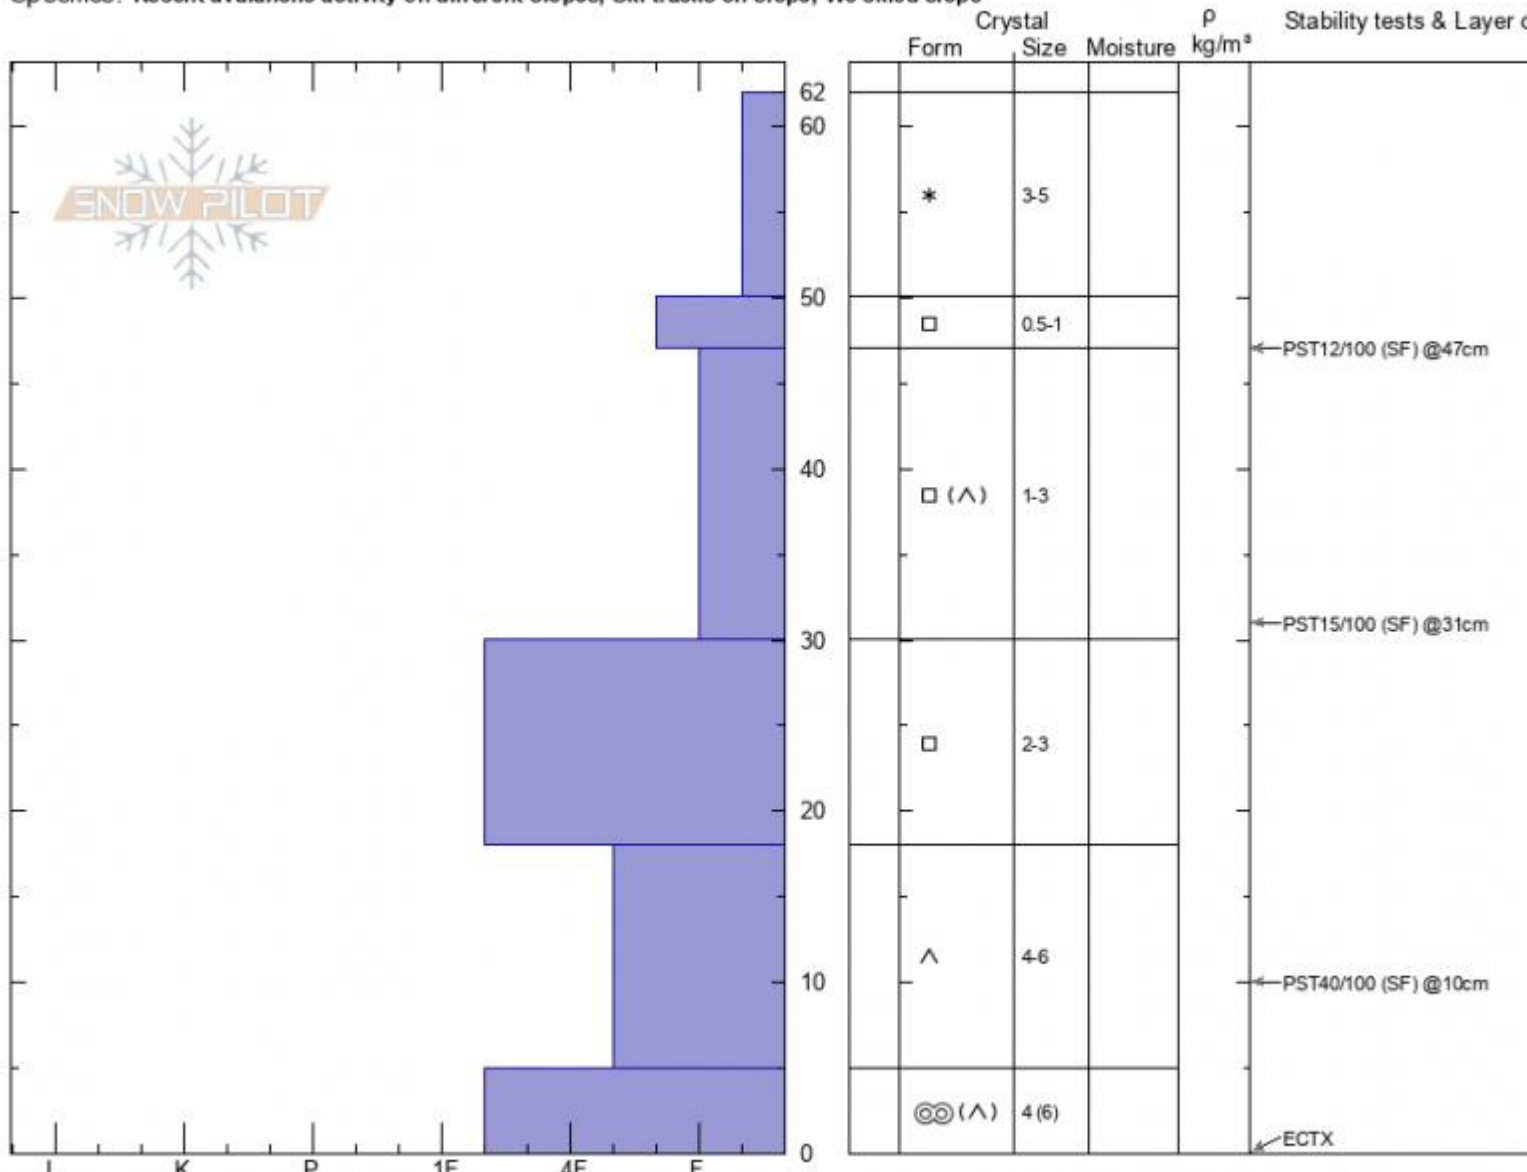

Top of The Ramp
Bridger Range
MT
 Elevation: **8527 ft**
 Aspect: **80°**

Alex Marienthal
12/12/2020 - 10:45am
 Co-ord: **45.82804N, -110.93275W**
 Slope Angle: **25°**
 Wind Loading: **no**

Stability: **Good**
 Air Temperature:
 Sky Cover: **OVC**
 Precipitation: **S1**
 Wind: **Light Breeze**

HS: **62** Layer Notes:
 PF: **55** 47-30cm: **Problematic layer**
 PS: **35**

Specifics: Recent avalanche activity on different slopes; Ski tracks on slope; We skied slope

Notes: Shallow, small, very soft wind slab triggered on the ridgeline. Small dry loose ran easily in steeper terrain (>38 degrees).