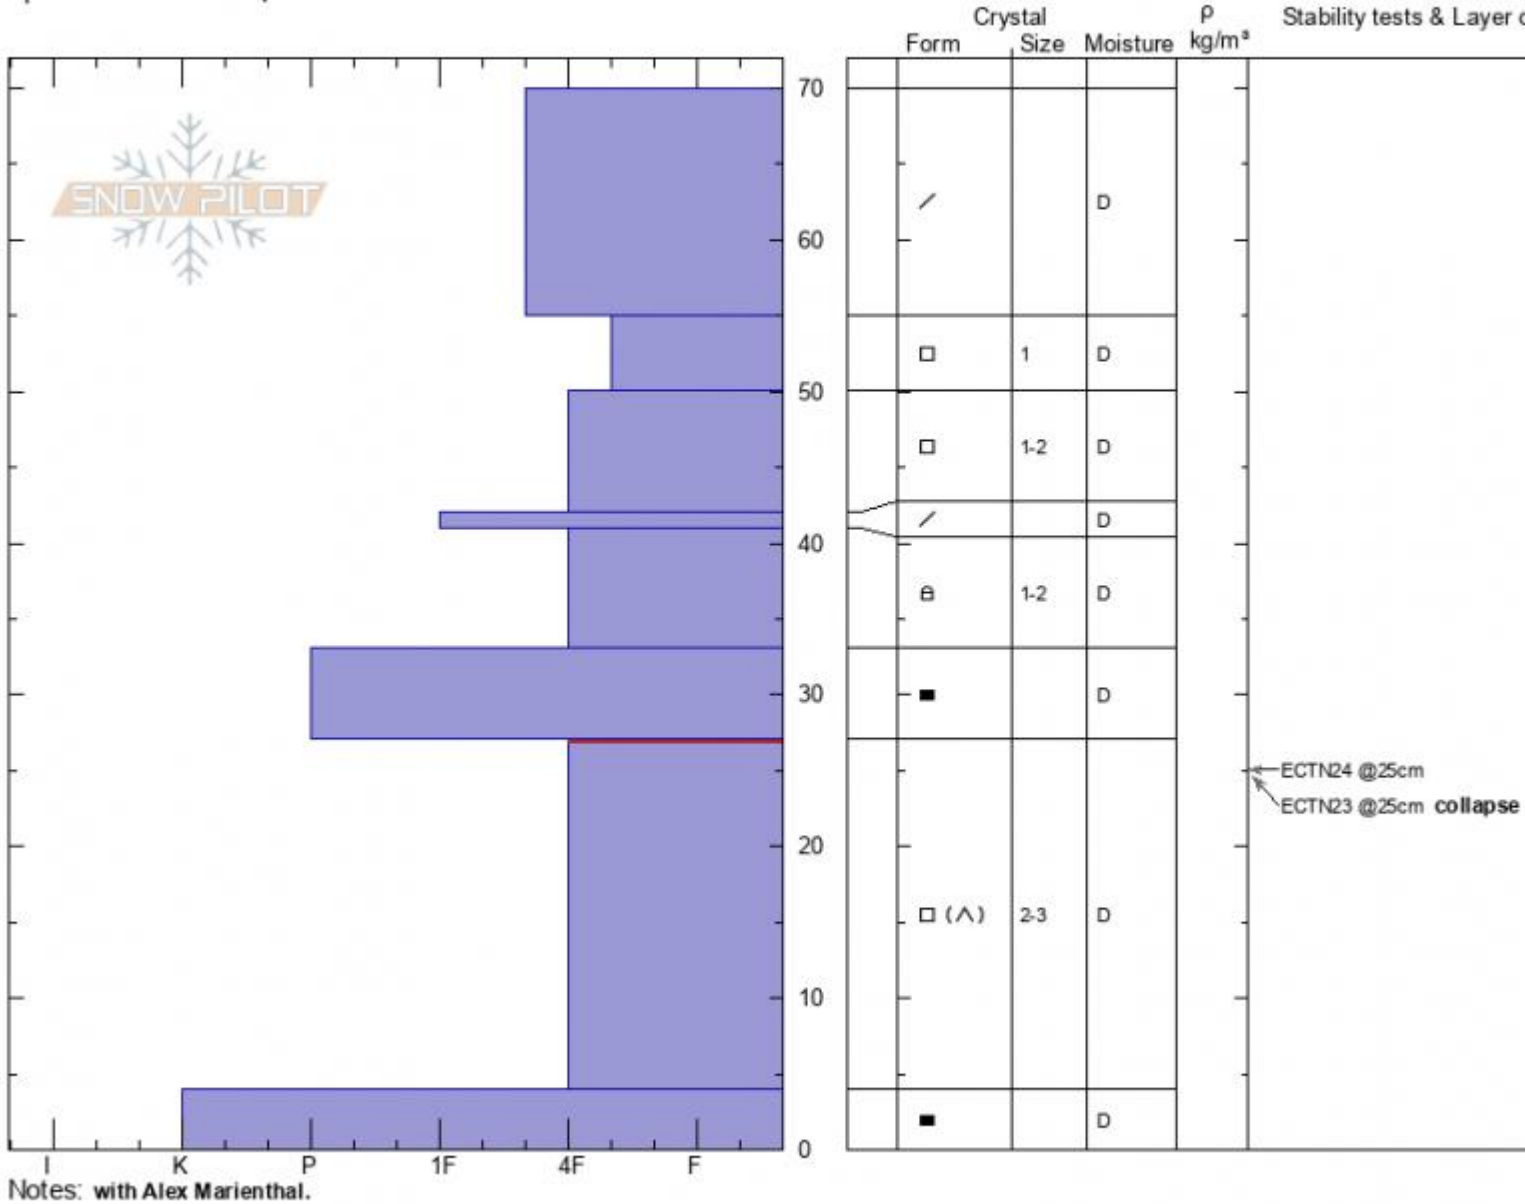

**Saddle Peak**  
**Bridger Range**  
**MT**  
 Elevation: **8900 ft**  
 Aspect: **NE**  
 Specifics: **We skied slope**

**Zach Keskinen**  
**12/09/2020 - 11:00am**  
 Co-ord: **45.79338N, -110.93477W**  
 Slope Angle: **27°**  
 Wind Loading:

Stability:  
 Air Temperature:  
 Sky Cover: **SCT**  
 Precipitation: **NO**  
 Wind: **Calm**

HS: **70**    Layer Notes:  
 27-4cm: **Problematic layer**

Advisory Region  
 Bridger Range  
 Longitude  
 -110.94W  
 Latitude  
 45.79N  
 Bridger Range, 2020-12-09