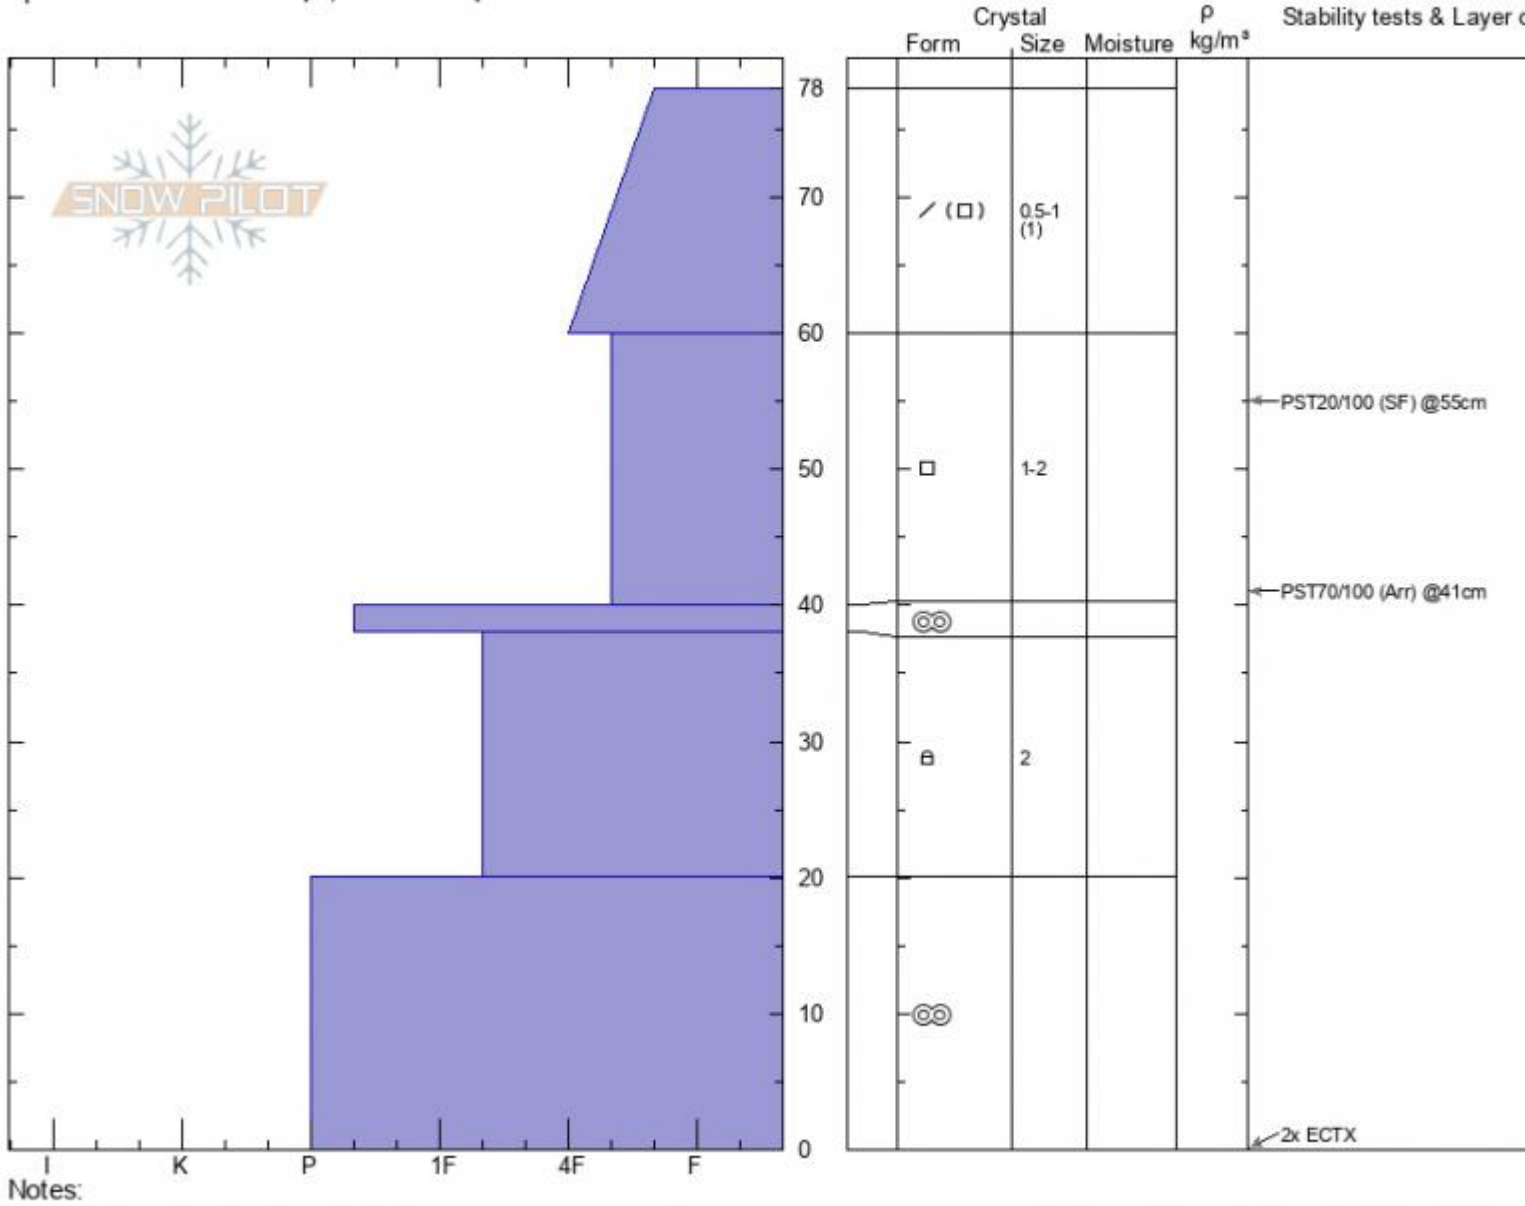

Ramp Low
 Bridger Range
 MT
 Elevation: 7950 ft
 Aspect: 50°
 Specifics: Ski tracks on slope; We skied slope

Alex Marienthal
 12/08/2020 - 9:15am
 Co-ord: 45.82924N, -110.93004W
 Slope Angle: 21°
 Wind Loading: no

Stability: **Good**
 Air Temperature:
 Sky Cover: **BKN**
 Precipitation: **NO**
 Wind: **Calm**

HS: 78
 PF: 65
 PS: 25
 Layer Notes:
 60-40cm: Problematic layer

Advisory Region
 Bridger Range
 Longitude
 -110.93W
 Latitude
 45.83N
 Bridger Range, 2020-12-08