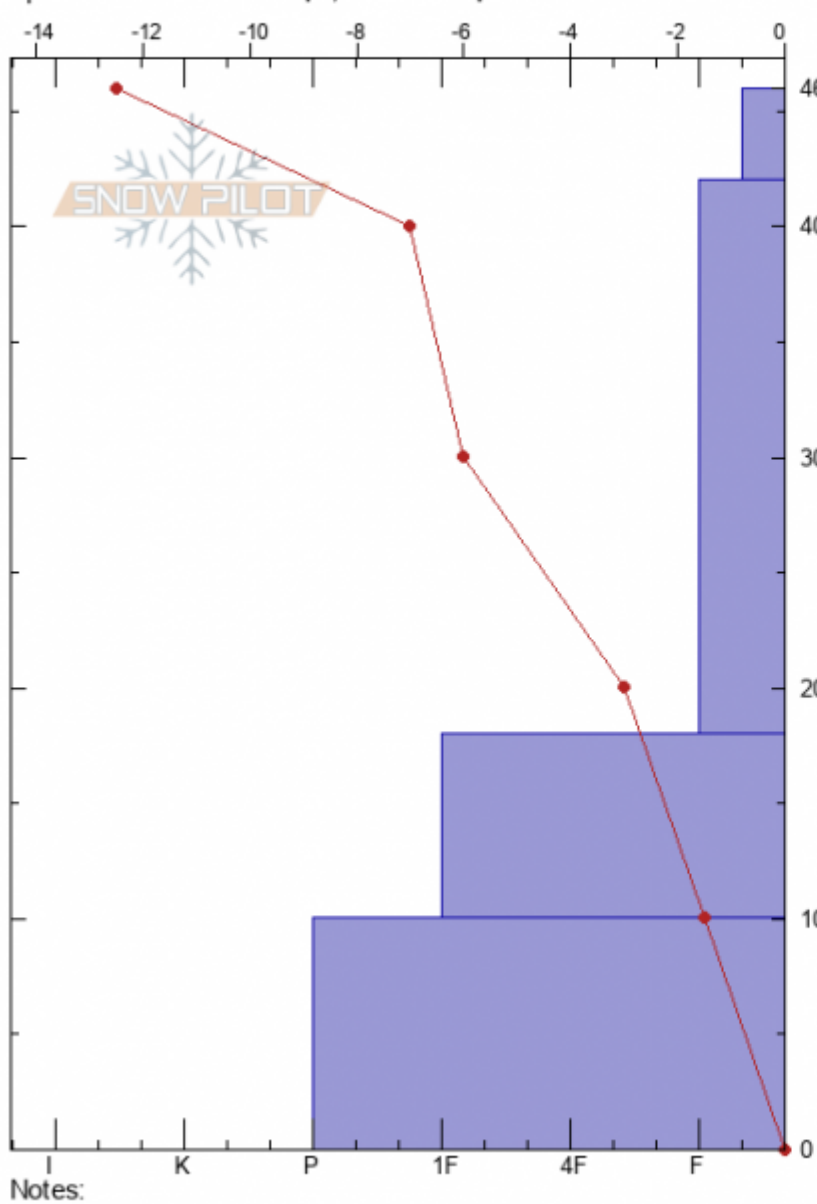

Tyler's Slope
 Madison Range-N
 MT
 Elevation: 9059 ft
 Aspect: 280°
 Specifics: Ski tracks on slope; We skied slope

Doug Chabot-Admin
 12/02/2020 - 11:00am
 Co-ord: 45.33220N, -111.37309W
 Slope Angle: 15°
 Wind Loading:

Stability: **Good**
 Air Temperature: **-5°C**
 Sky Cover: **CLR**
 Precipitation: **NO**
 Wind: **Calm**

HS: 46 Layer Notes:

Form	Crystal Size	Moisture	ρ kg/m³	Stability tests & Layer
V	5			
/(V)	1-2	D		
□	2			
□ (Λ)	2	D		
⊗		D		

Notes:
 Advisory Region
 Northern Madison
 Longitude
 -111.39W
 Latitude
 45.34N
 Northern Madison, 2020-12-02