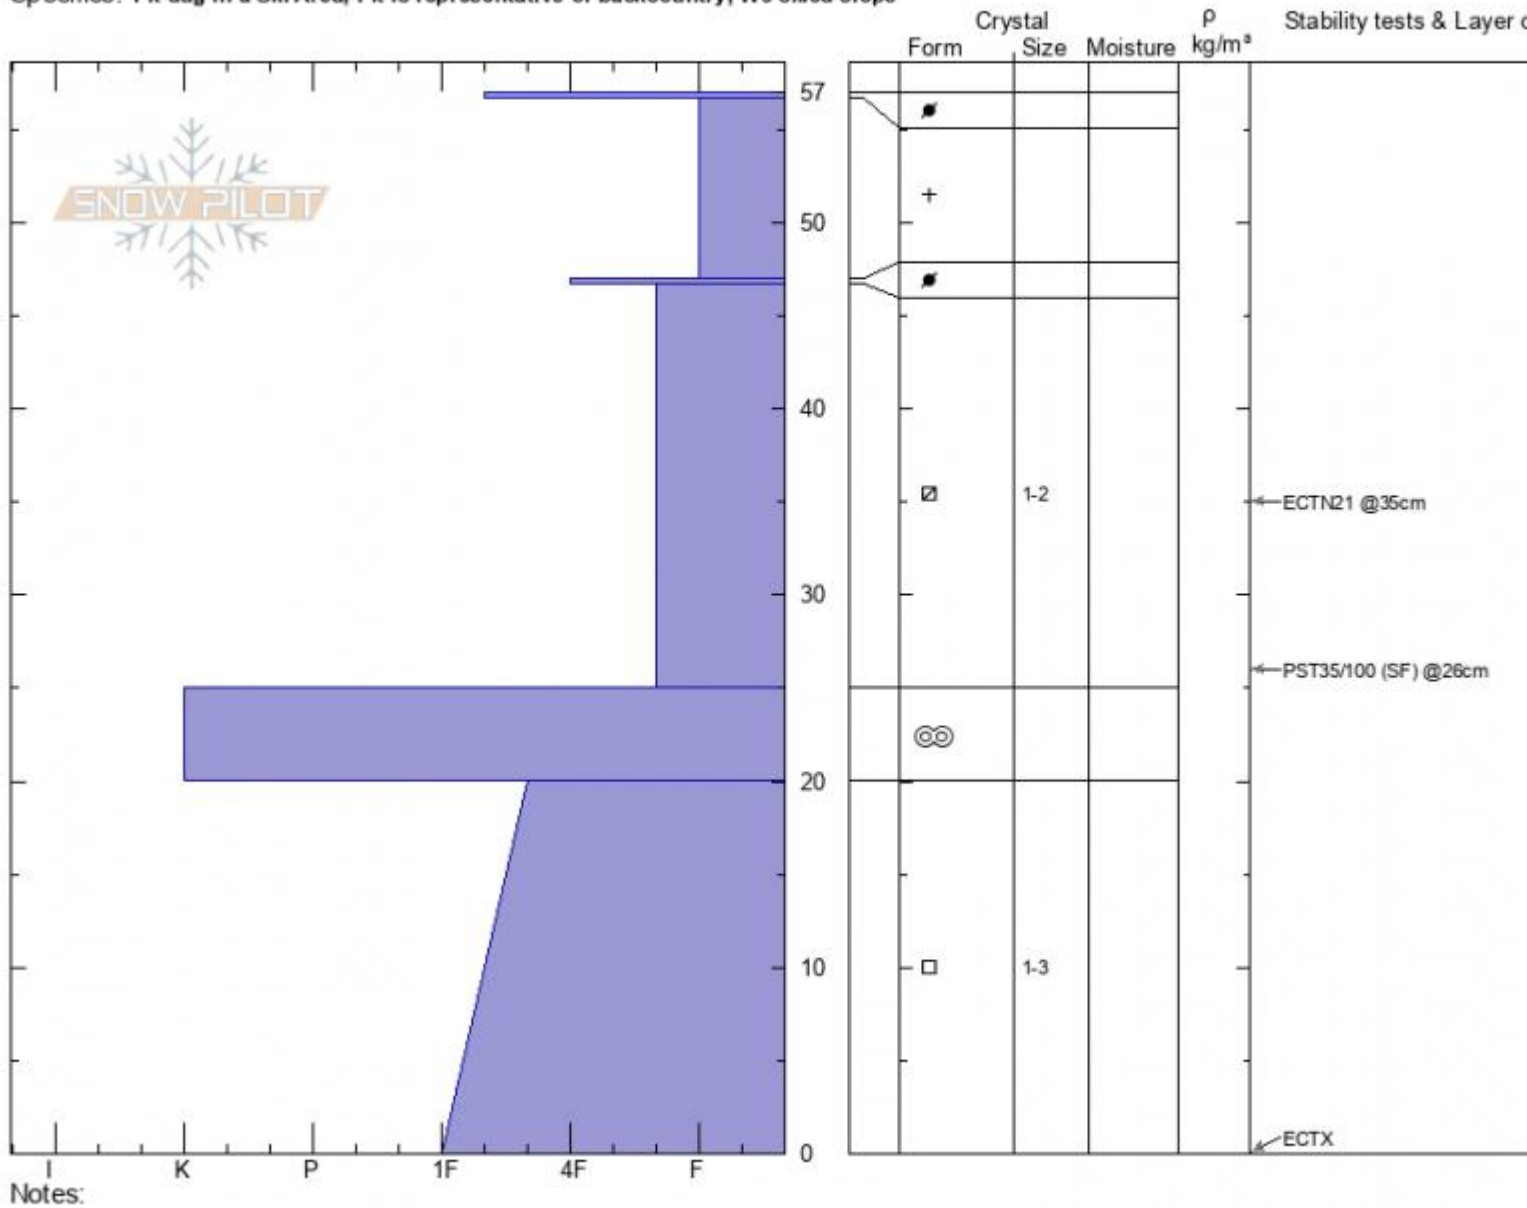

Lift 9 Moonshine/Phazr
 Bridger Range
 MT
 Elevation: 7851 ft
 Aspect: 80°
 Specifics: Pit dug in a Ski Area; Pit is representative of backcountry; We skied slope

Alex Marienthal
 11/29/2020 - 11:05am
 Co-ord: 45.80220N, -110.92772W
 Slope Angle: 22°
 Wind Loading: previous

Stability: **Good**
 Air Temperature:
 Sky Cover: **CLR**
 Precipitation: **NO**
 Wind: **Calm**

HS: 57
 Layer Notes:
 46.7-25cm: Problematic layer

Advisory Region
 Bridger Range
 Longitude
 -110.92W
 Latitude
 45.82N
 Bridger Range, 2020-11-29