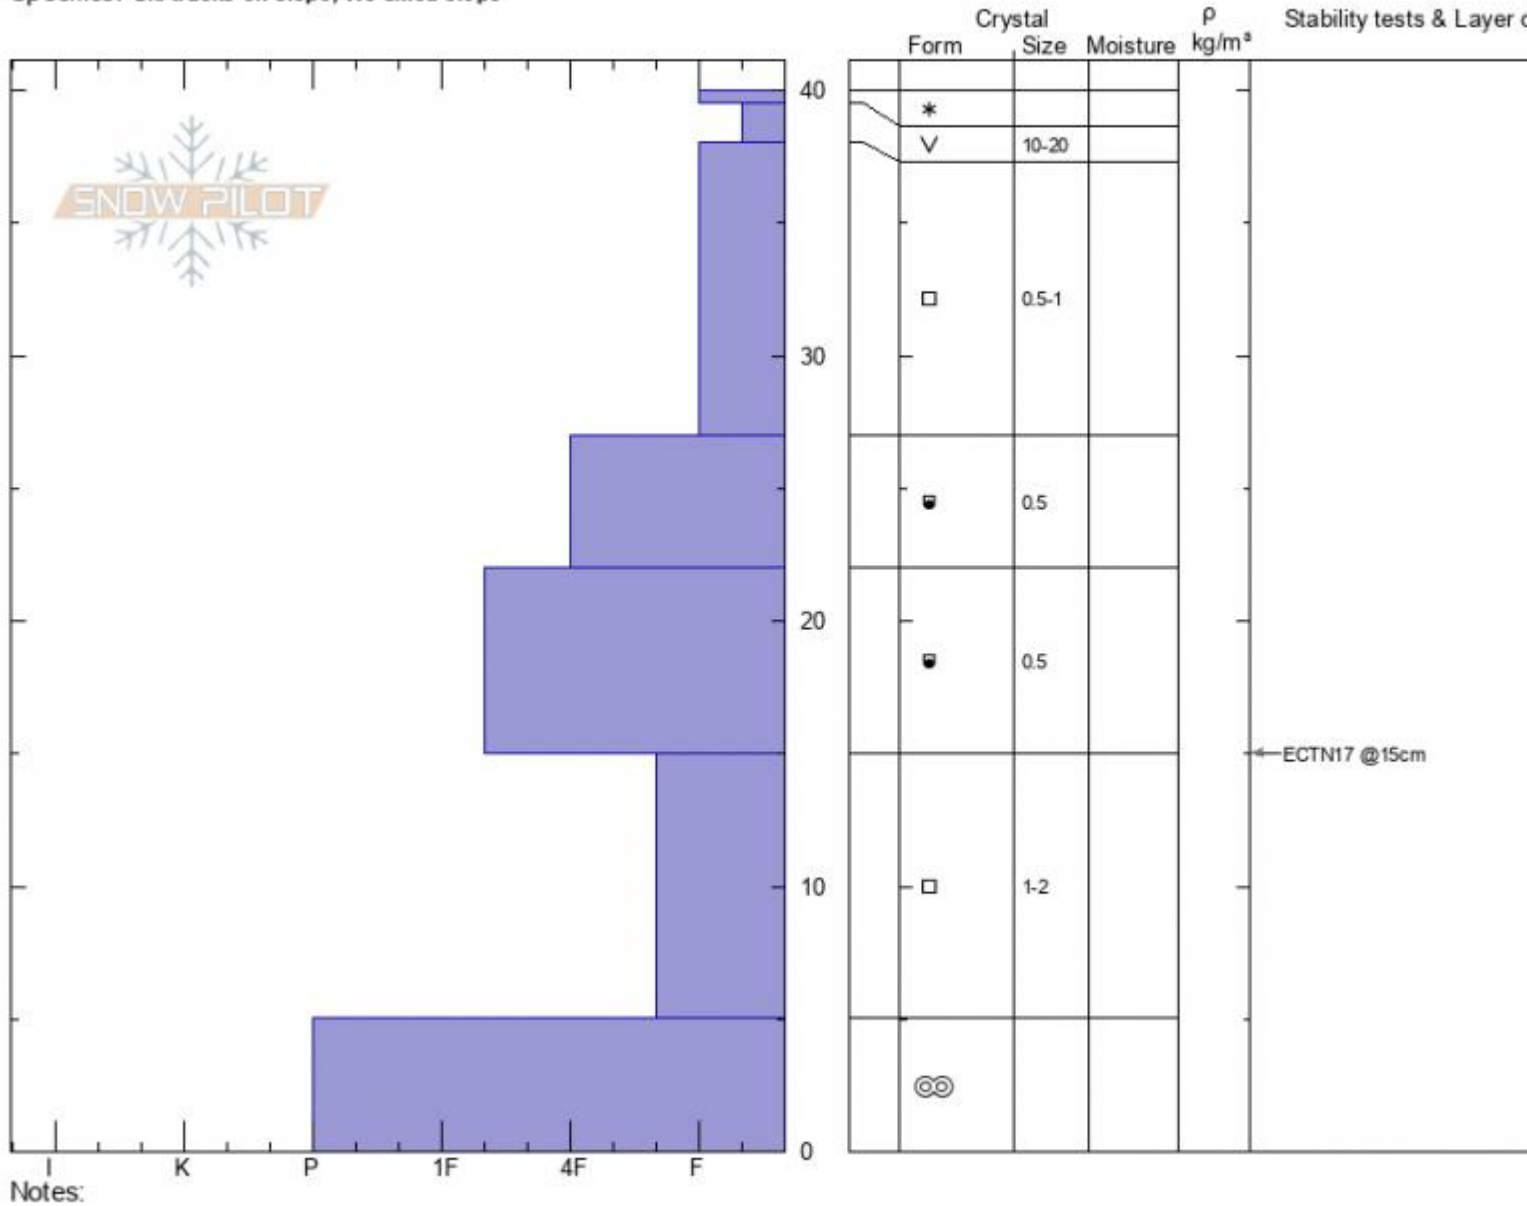

**Lionhead Ridge**  
**Lionhead Range**  
**MT**  
 Elevation: **8662 ft**  
 Aspect: **50°**  
 Specifics: **Ski tracks on slope; We skied slope**

**Alex Marienthal**  
**11/24/2020 - 11:45am**  
 Co-ord: **44.70741N, -111.30584W**  
 Slope Angle: **24°**  
 Wind Loading: **previous**

Stability: **Good**      HS: **40**  
 Air Temperature: **-7.5°C**      PF: **35**  
 Sky Cover: **OVC**      PS: **20**  
 Precipitation: **S-1**  
 Wind: **SW Light Breeze**

Layer Notes:

Advisory Region  
 Lionhead Range  
 Longitude  
 -111.32W  
 Latitude  
 44.71N  
 Lionhead Range, 2020-11-24