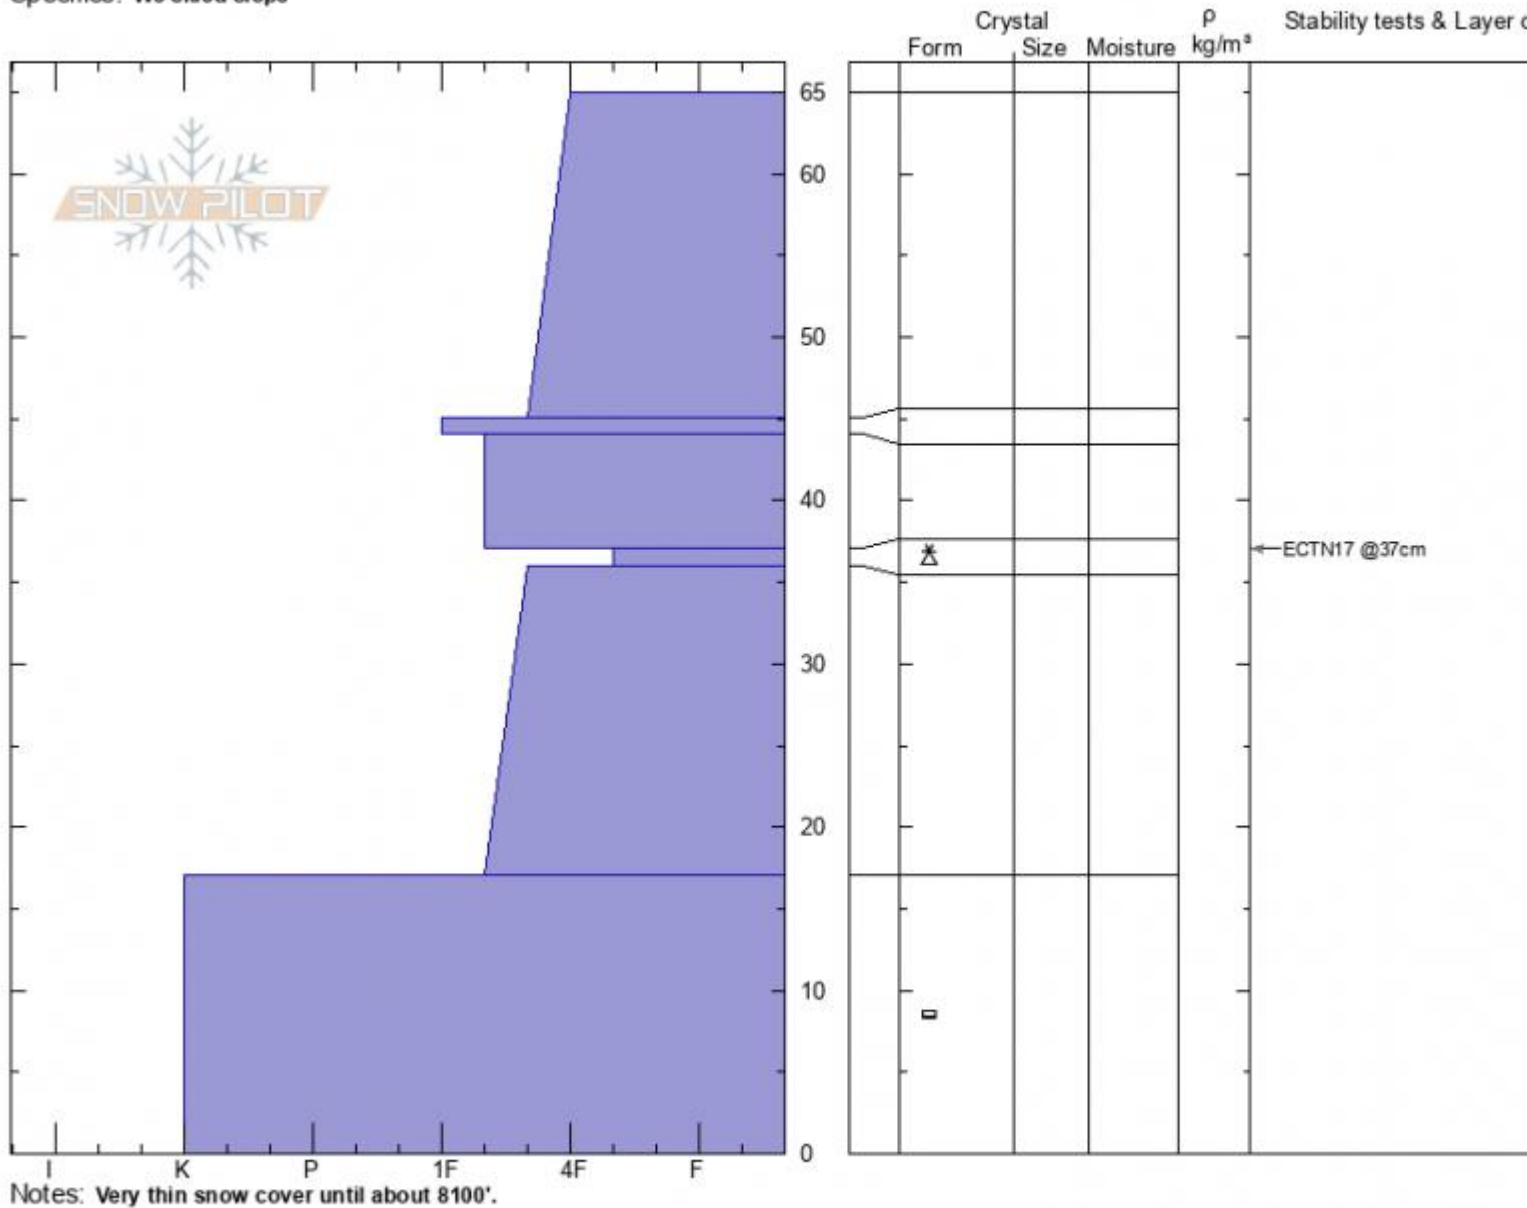

**lower N Barronette**  
**Beartooths**  
**MT**  
 Elevation: **8495 ft**  
 Aspect: **115°**  
 Specifics: **We skied slope**

**Beau Fredlund**  
**10/27/2020 - 2:30pm**  
 Co-ord: **45.00883N, -110.05833E**  
 Slope Angle: **27°**  
 Wind Loading:

Stability:  
 Air Temperature: **-1°C**  
 Sky Cover: **CLR**  
 Precipitation: **NO**  
 Wind: **Calm**

HS: **65**    Layer Notes:  
 37-36cm: **Problematic layer**

Advisory Region  
 Cooke City  
 Longitude  
 -109.94W  
 Latitude  
 45.02N  
 Cooke City, 2020-11-07