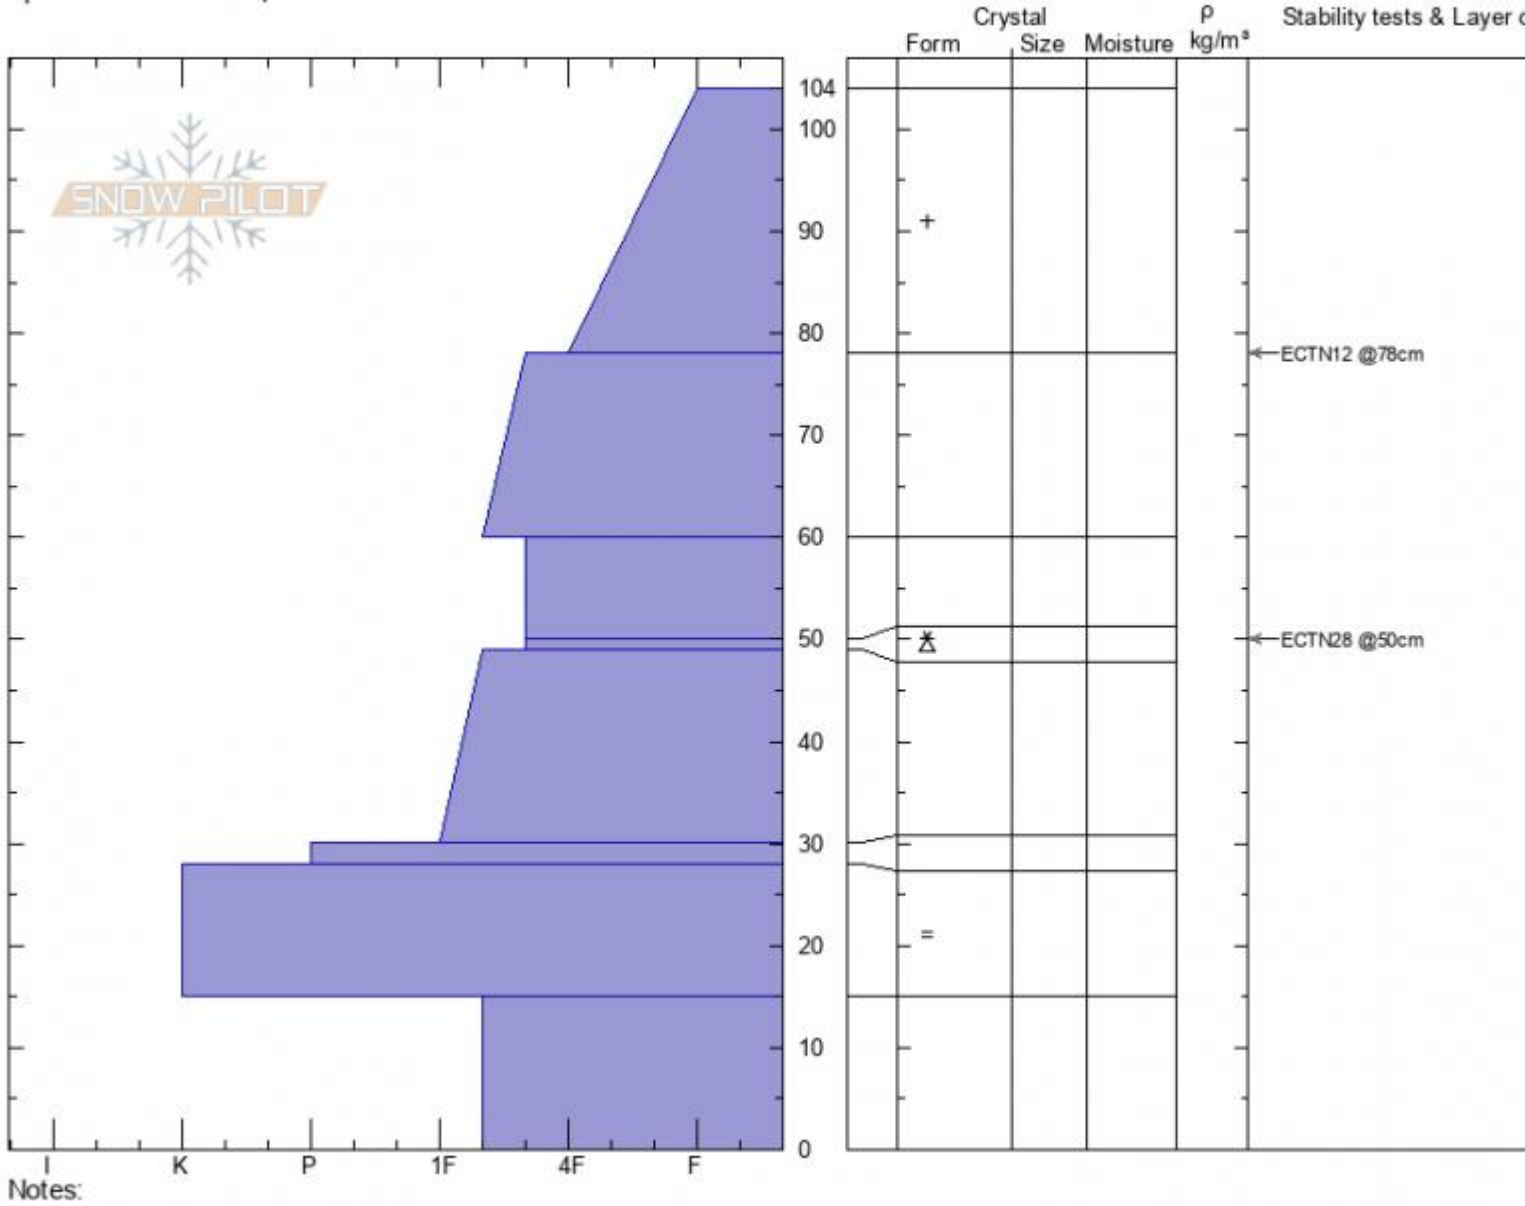

**N Mt. Henderson**  
**Beartooths**  
**MT**  
 Elevation: **9458 ft**  
 Aspect: **3°**  
 Specifics: **We skied slope**

**Beau Fredlund**  
**10/20/2020 - 11:30am**  
 Co-ord: **45.04870N, -109.92926E**  
 Slope Angle: **29°**  
 Wind Loading:

Stability:  
 Air Temperature:  
 Sky Cover:  
 Precipitation: **NO**  
 Wind:

**HS: 104** Layer Notes:  
 78-60cm: **Problematic layer**

Advisory Region  
 Cooke City  
 Longitude  
 -109.95W  
 Latitude  
 45.05N  
 Cooke City, 2020-11-07