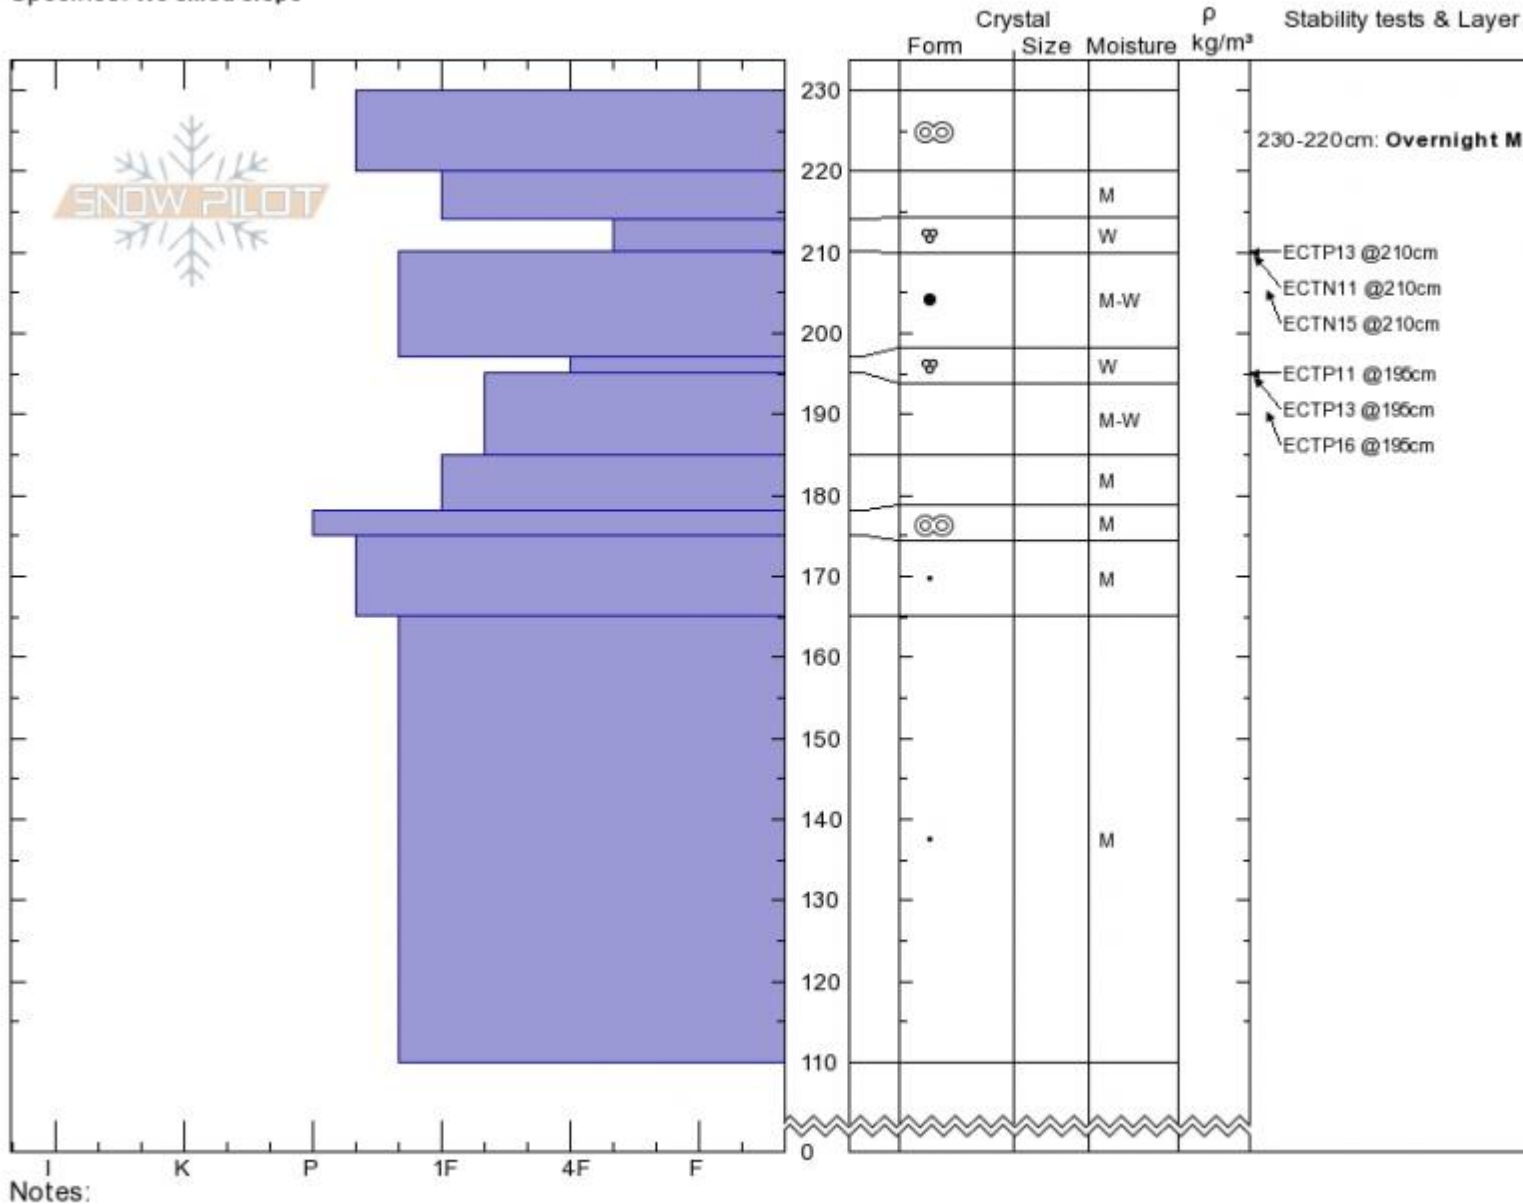

Fingers Meadow
Bridger Range
MT
 Elevation: **7879 ft**
 Aspect: **90°**
 Specifics: **We skied slope**

Alex Marienthal
04/08/2020 - 9:30am
 Co-ord: **45.80619N, -110.92669W**
 Slope Angle: **24°**
 Wind Loading: **no**

Stability: **Good**
 Air Temperature:
 Sky Cover: **CLR**
 Precipitation: **NO**
 Wind: **Calm**

HS:**230** Layer Notes:
 PF:**20** 230-220cm: **Overnight MFcr**
 PS:**2** 197-195cm: **Problematic layer**

Advisory Region
 Bridger Range
 Longitude
 -110.92W
 Latitude
 45.82N
 Bridger Range, 2020-04-08