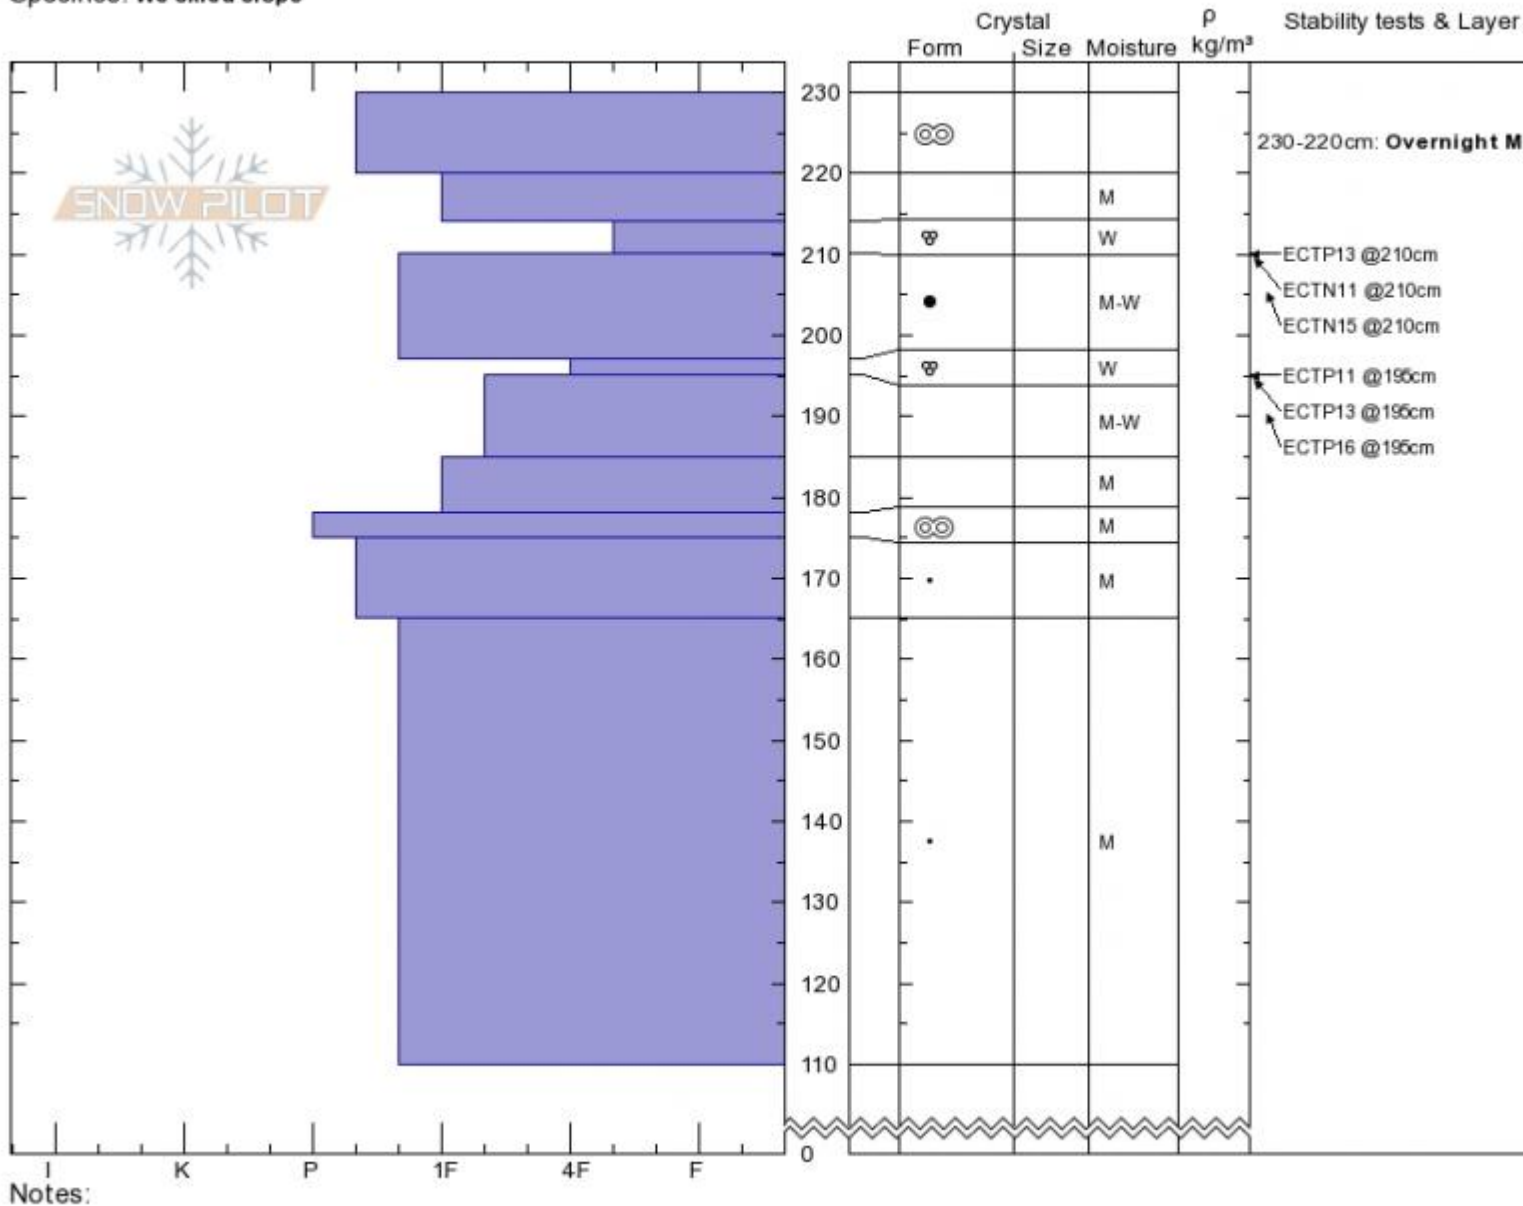

Fingers Meadow
Bridger Range
MT
 Elevation: **7879 ft**
 Aspect: **90°**
 Specifics: **We skied slope**

Alex Marienthal
04/08/2020 - 9:30am
 Co-ord: **45.80619N, -110.92669W**
 Slope Angle: **24°**
 Wind Loading: **no**

Stability: **Good**
 Air Temperature:
 Sky Cover: **CLR**
 Precipitation: **NO**
 Wind: **Calm**

HS:**230** Layer Notes:
 PF:**20** 230-220cm: **Overnight MFcr**
 PS:**2** 197-195cm: **Problematic layer**

Advisory Region
 Bridger Range
 Longitude
 -110.92W
 Latitude
 45.82N
 Bridger Range, 2020-04-08