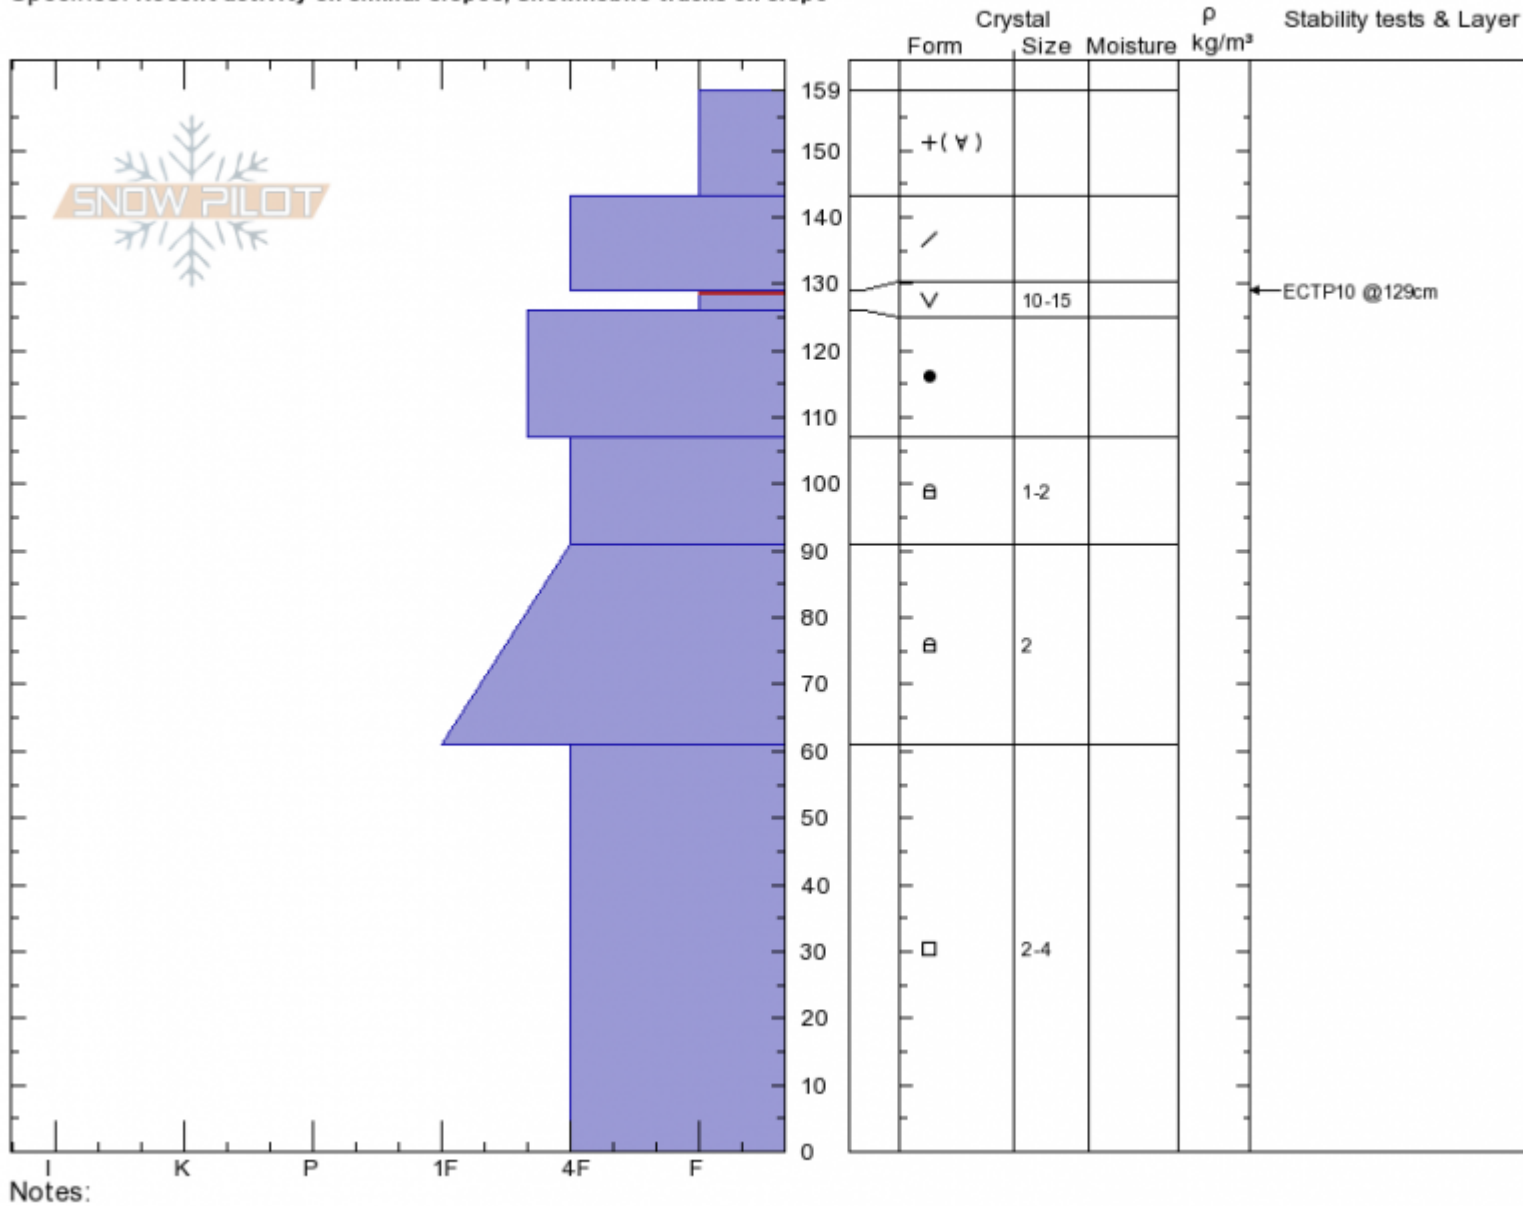

**First Yellowmule**  
**Madison Range-N**  
**MT**  
 Elevation: **9500 ft**  
 Aspect: **360°**  
 Specifics: **Recent activity on similar slopes; Snowmobile tracks on slope**

**Doug Chabot-Admin**  
**03/30/2020 - 10:00am**  
 Co-ord: **45.17627N, -111.38824W**  
 Slope Angle: **36°**  
 Wind Loading:

Stability: **Fair**  
 Air Temperature: **-5°C**  
 Sky Cover: **OVC**  
 Precipitation: **NO**  
 Wind: **Calm**

HS: **159**    Layer Notes:  
 129-126cm: **Problematic layer**

Advisory Region  
 Northern Madison  
 Longitude  
 -111.38W  
 Latitude  
 45.17N