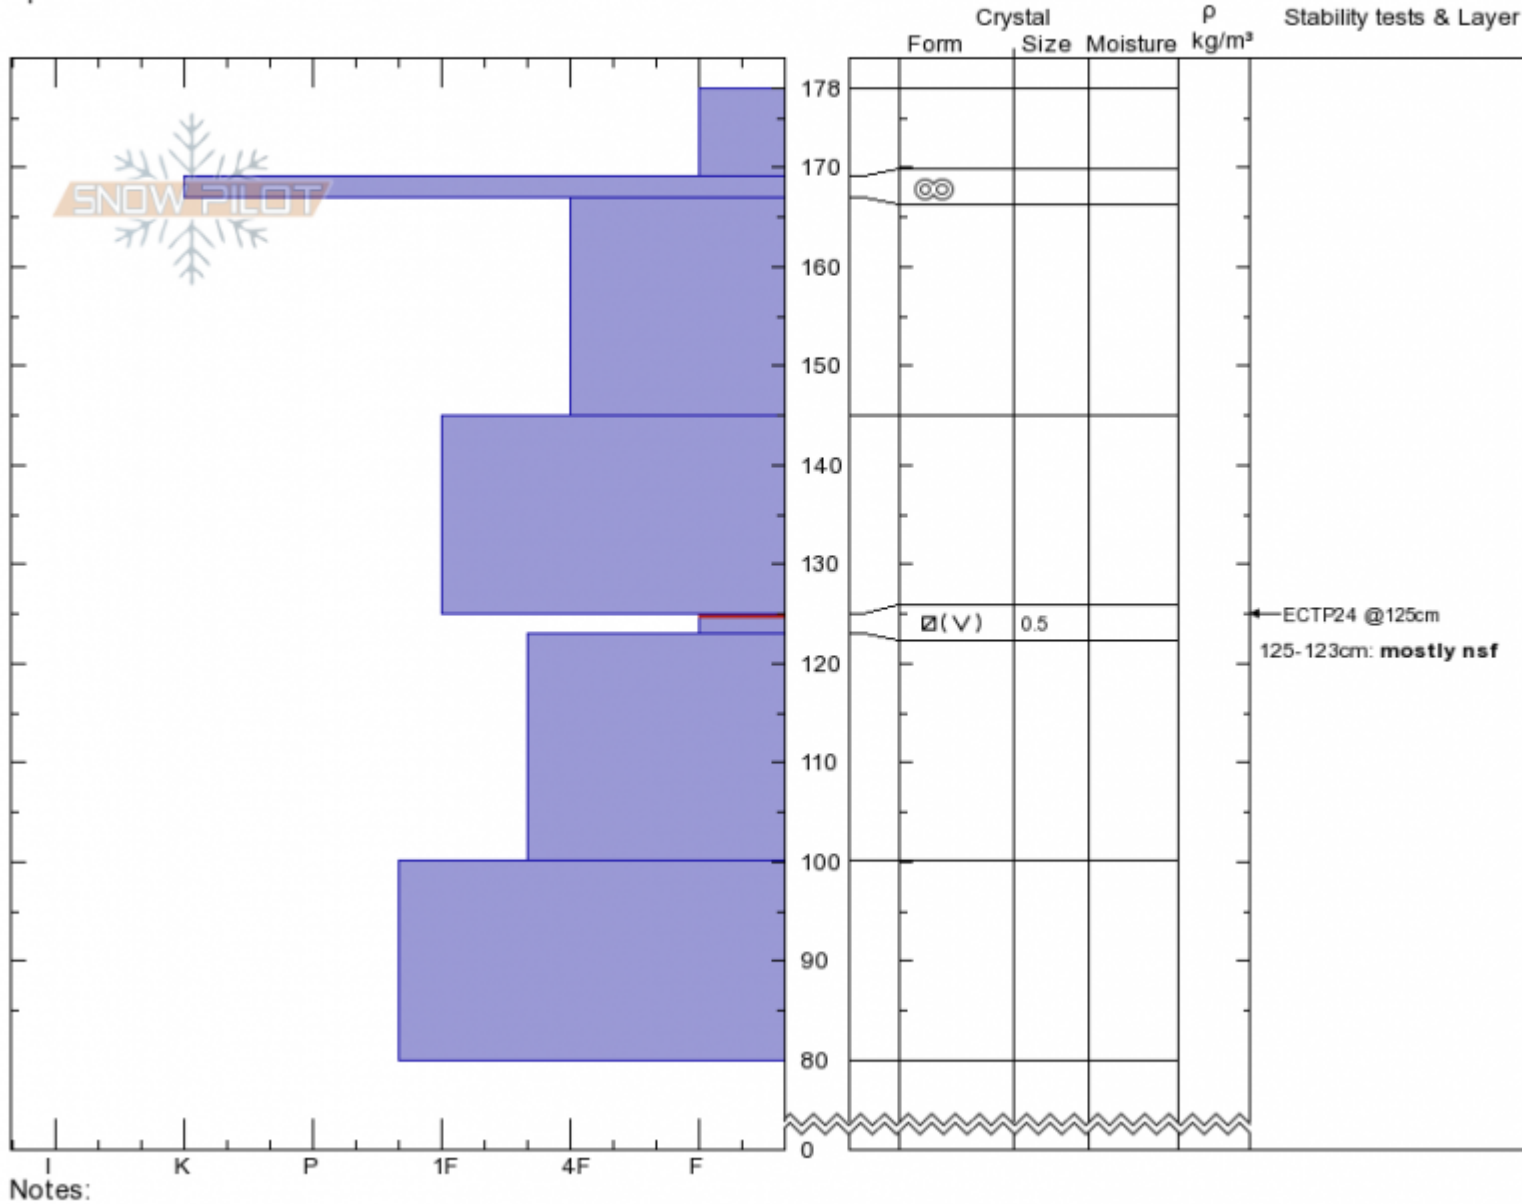

Marge
 Lionhead Range
 MT
 Elevation: 8918 ft
 Aspect: 75°
 Specifics:

Doug Chabot-Admin
 03/27/2020 - 12:30pm
 Co-ord: 44.71511N, -111.31721W
 Slope Angle: 28°
 Wind Loading: previous

Stability: Fair
 Air Temperature: 2°C
 Sky Cover: SCT
 Precipitation: NO
 Wind:

HS:178 Layer Notes:
 125-123cm: mostly nsf
 125-123cm: Problematic layer

Notes:
 Advisory Region
 Lionhead Range
 Longitude
 -111.32W
 Latitude
 44.71N
 Lionhead Range, 2020-03-28