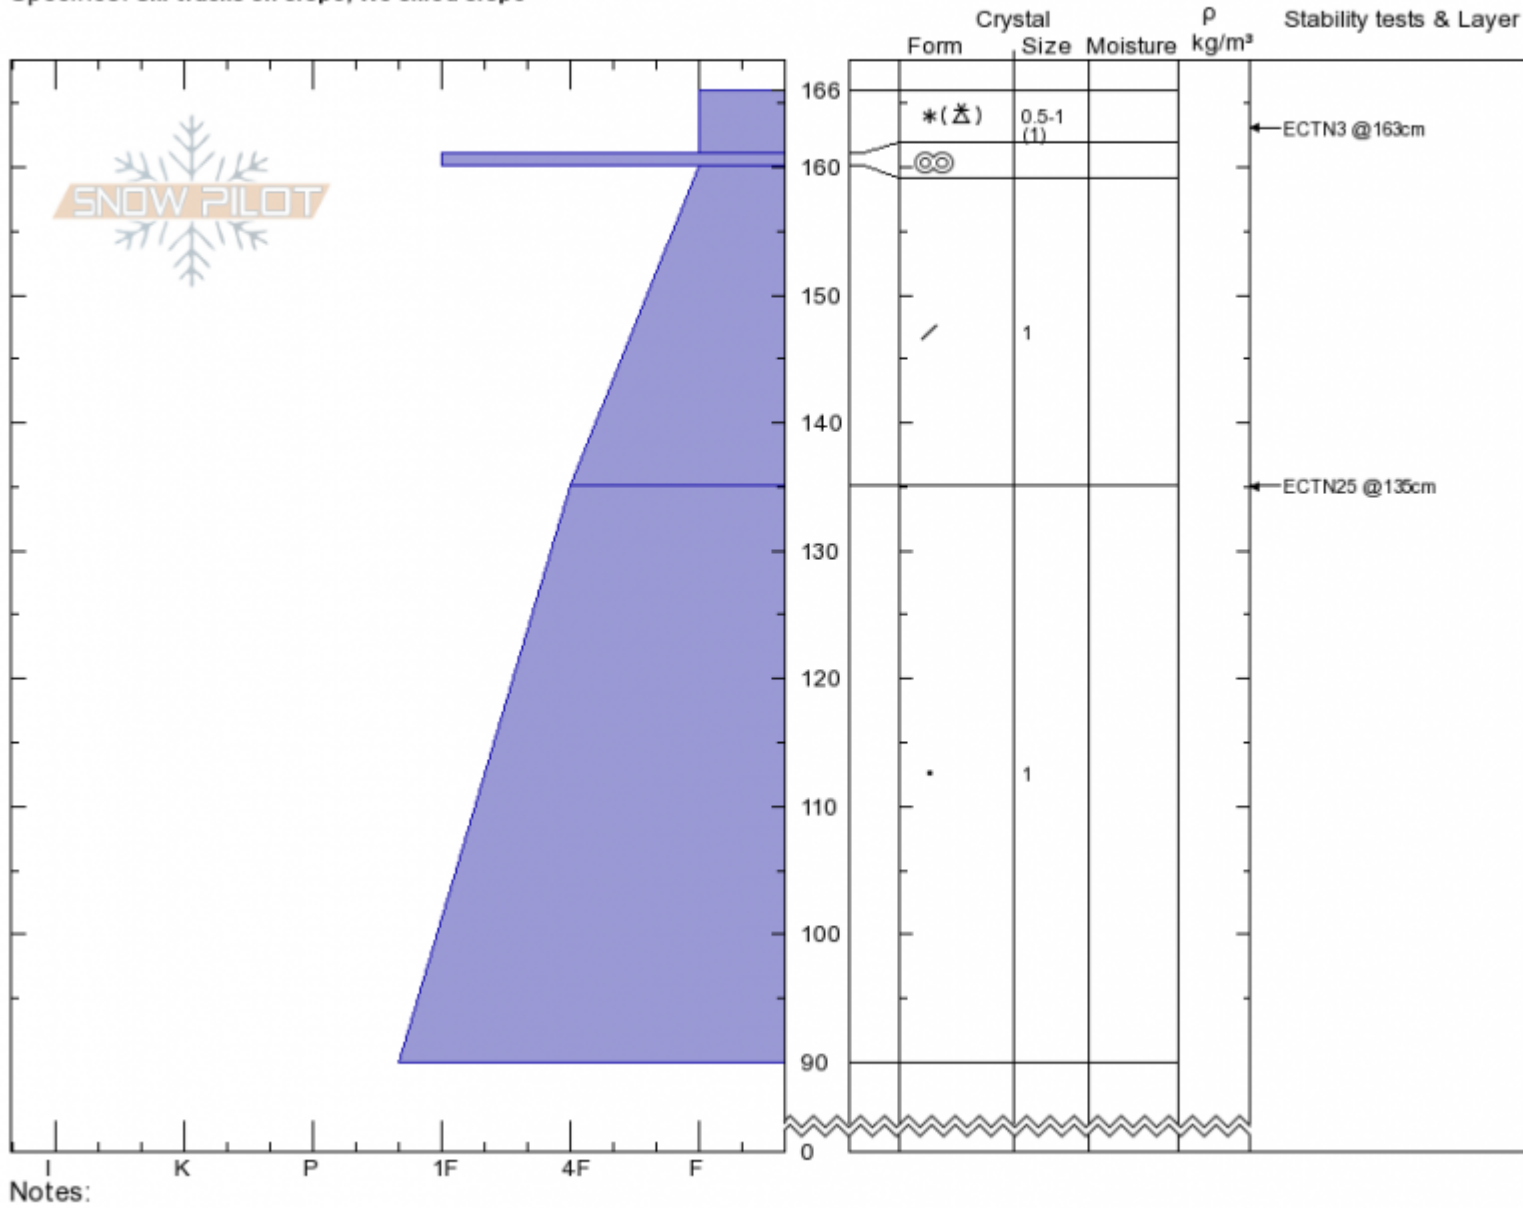

Hebgen Lake
Lionhead Range
MT
 Elevation: **9100 ft**
 Aspect: **20°**
 Specifics: **Ski tracks on slope; We skied slope**

Cole Oshiro-Leavitt
03/18/2020 - 2:28pm
 Co-ord: **44.83658N, -111.34500W**
 Slope Angle: **32°**
 Wind Loading:

Stability:
 Air Temperature: **-1°C**
 Sky Cover: **BKN**
 Precipitation: **S-1**
 Wind: **Calm**

HS:**166** Layer Notes:
 PF:**45** 160-135cm:**Problematic layer**

Advisory Region
 Lionhead Range
 Longitude
 -111.34W
 Latitude
 44.84N
 Lionhead Range, 2020-03-19