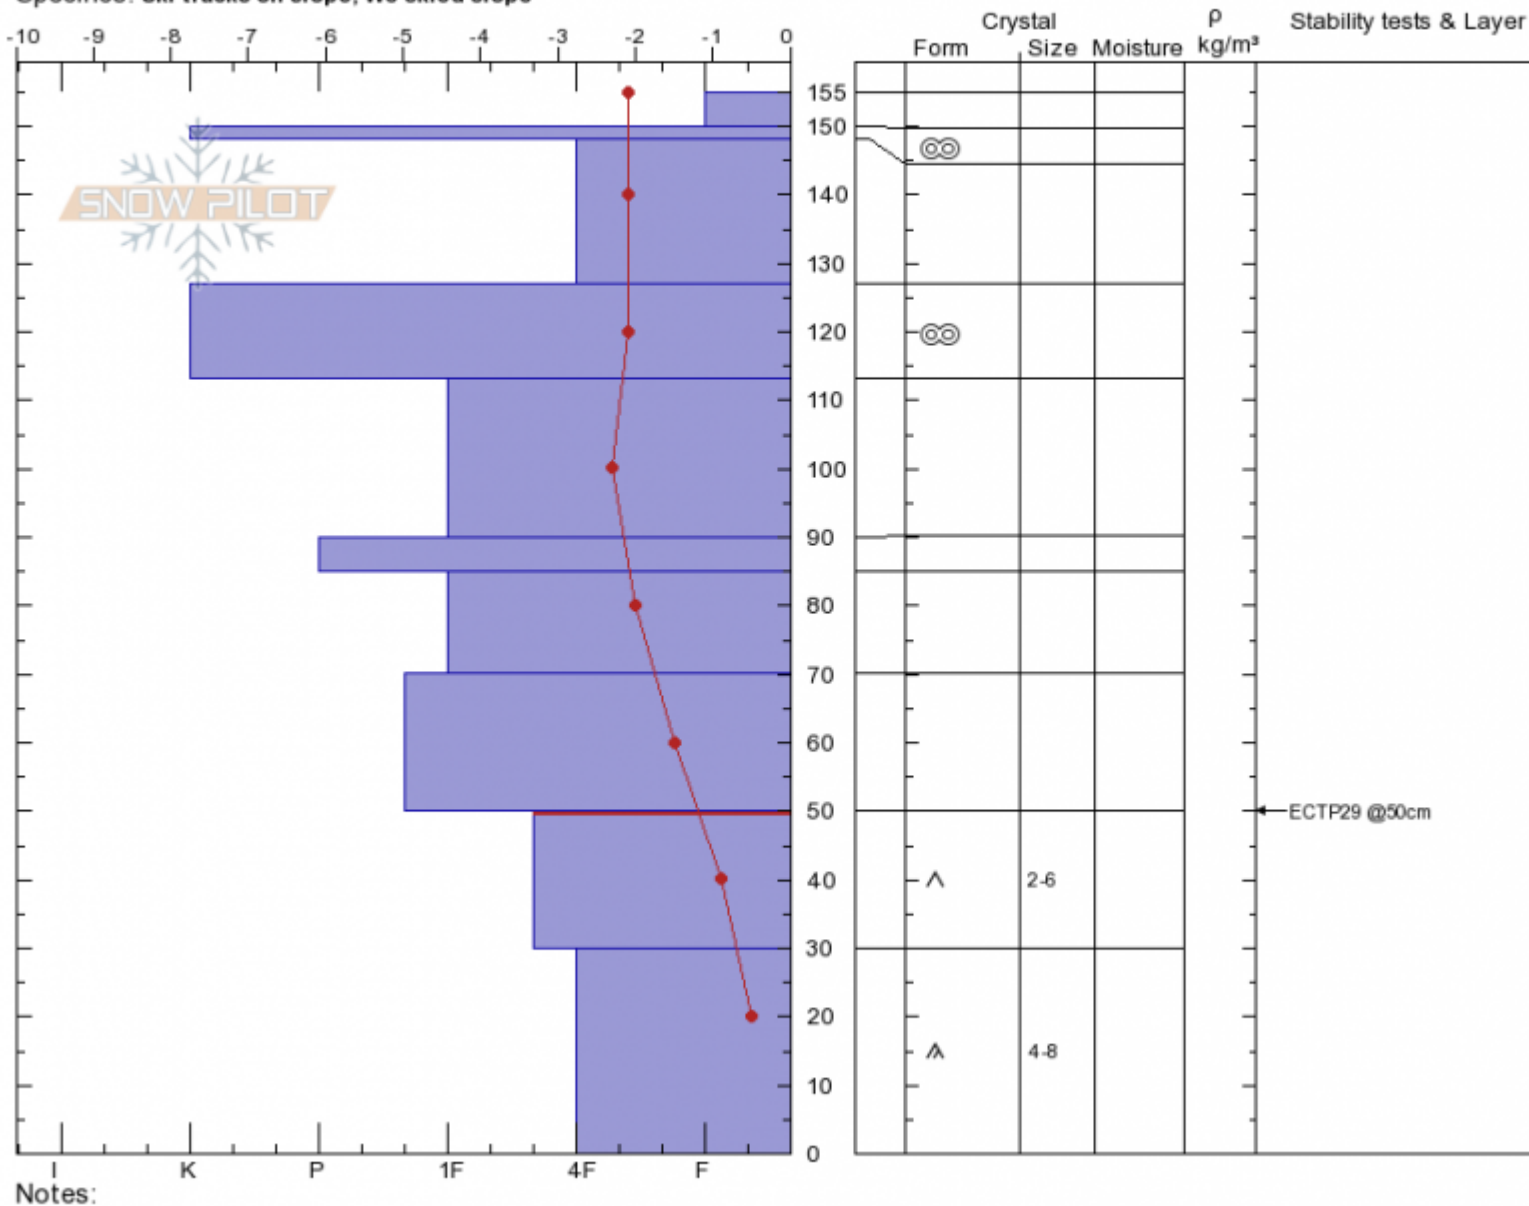

**Bacon Rind Meadow**  
**Madison Range-S**  
**MT**  
 Elevation: **8691 ft**  
 Aspect: **95°**  
 Specifics: **Ski tracks on slope; We skied slope**

**Doug Chabot-Admin**  
**03/18/2020 - 11:45am**  
 Co-ord: **44.96777N, -111.09633W**  
 Slope Angle: **17°**  
 Wind Loading:

Stability: **Good**  
 Air Temperature: **-4°C**  
 Sky Cover: **OVC**  
 Precipitation: **S1**  
 Wind:

HS: **155** Layer Notes:  
 50-30cm: **Problematic layer**

Advisory Region  
 Southern Madison  
 Longitude  
 -111.10W  
 Latitude  
 44.96N  
 Southern Madison, 2020-03-18