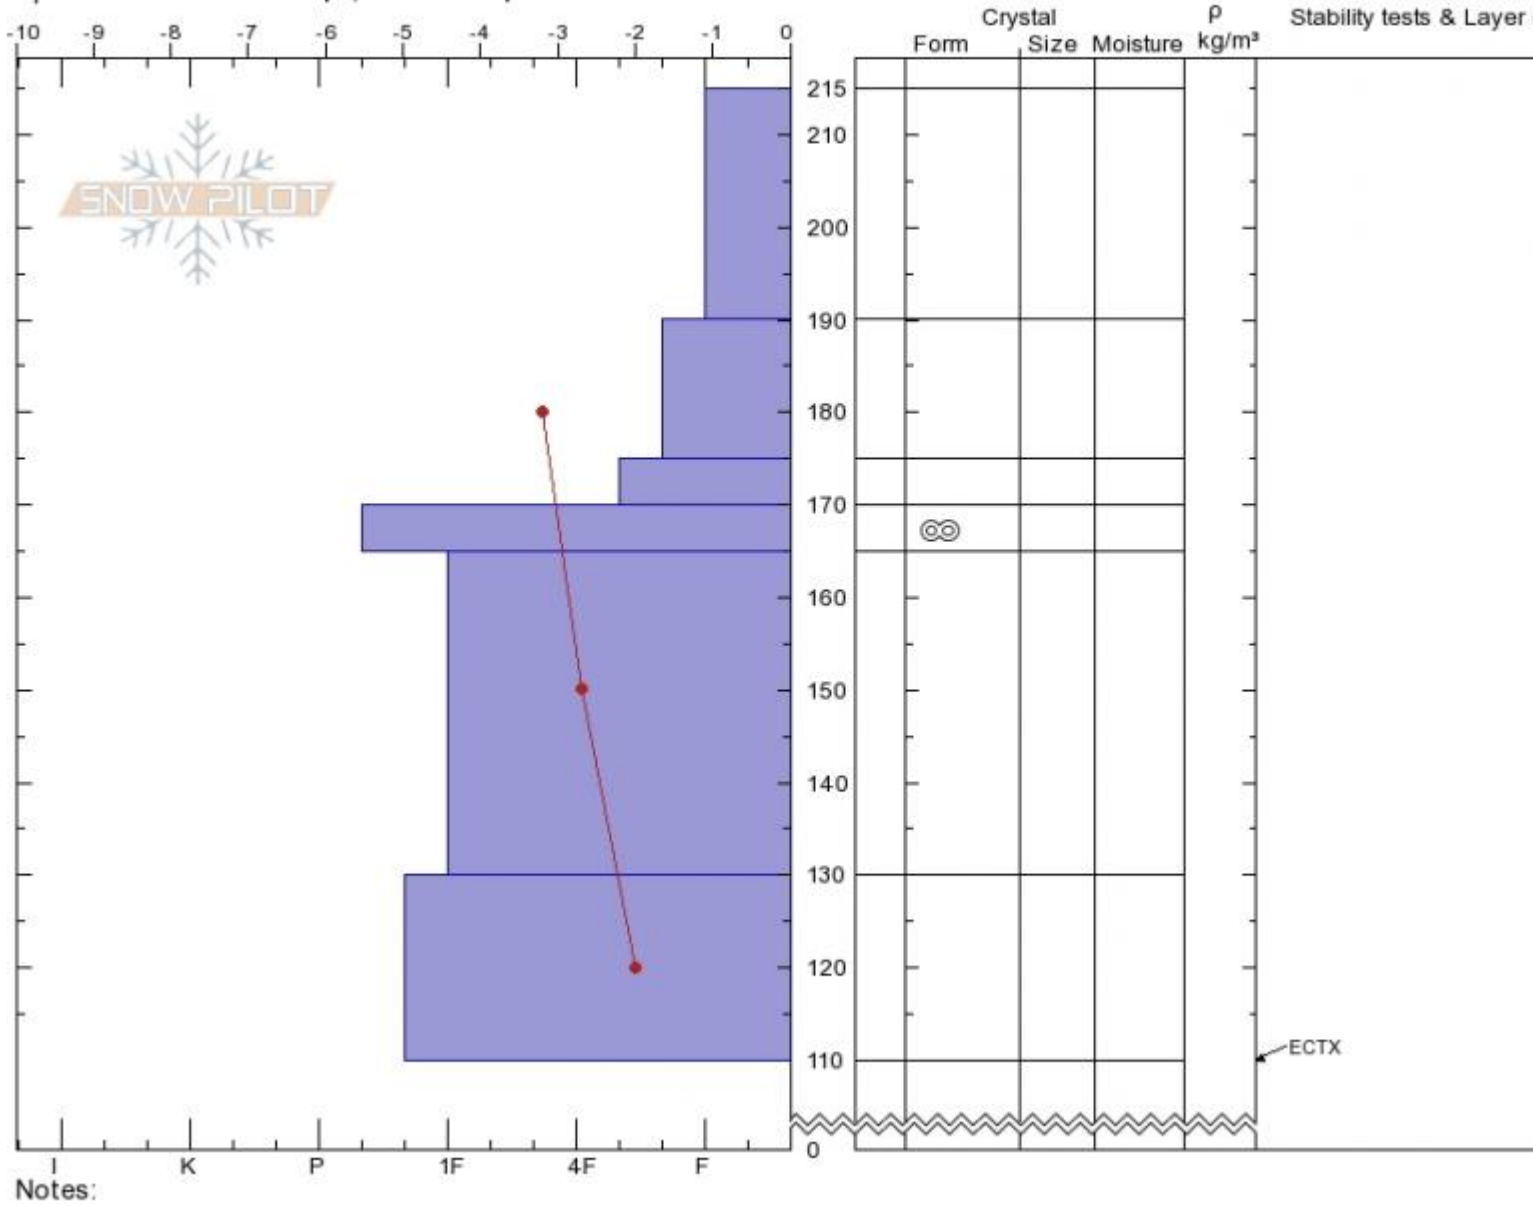

Spankys
 Madison Range-N
 MT
 Elevation: 9300 ft
 Aspect: 70°
 Specifics: Ski tracks on slope; We skied slope

Spencer Jonas
 03/15/2020 - 11:30am
 Co-ord: 45.32909N, -111.38120W
 Slope Angle: 33°
 Wind Loading: no

Stability: **Good**
 Air Temperature:
 Sky Cover: **OVC**
 Precipitation:
 Wind: **Calm**

HS:215 Layer Notes:

Advisory Region
 Northern Madison
 Longitude
 -111.38W
 Latitude
 45.35N
 Northern Madison, 2020-03-15